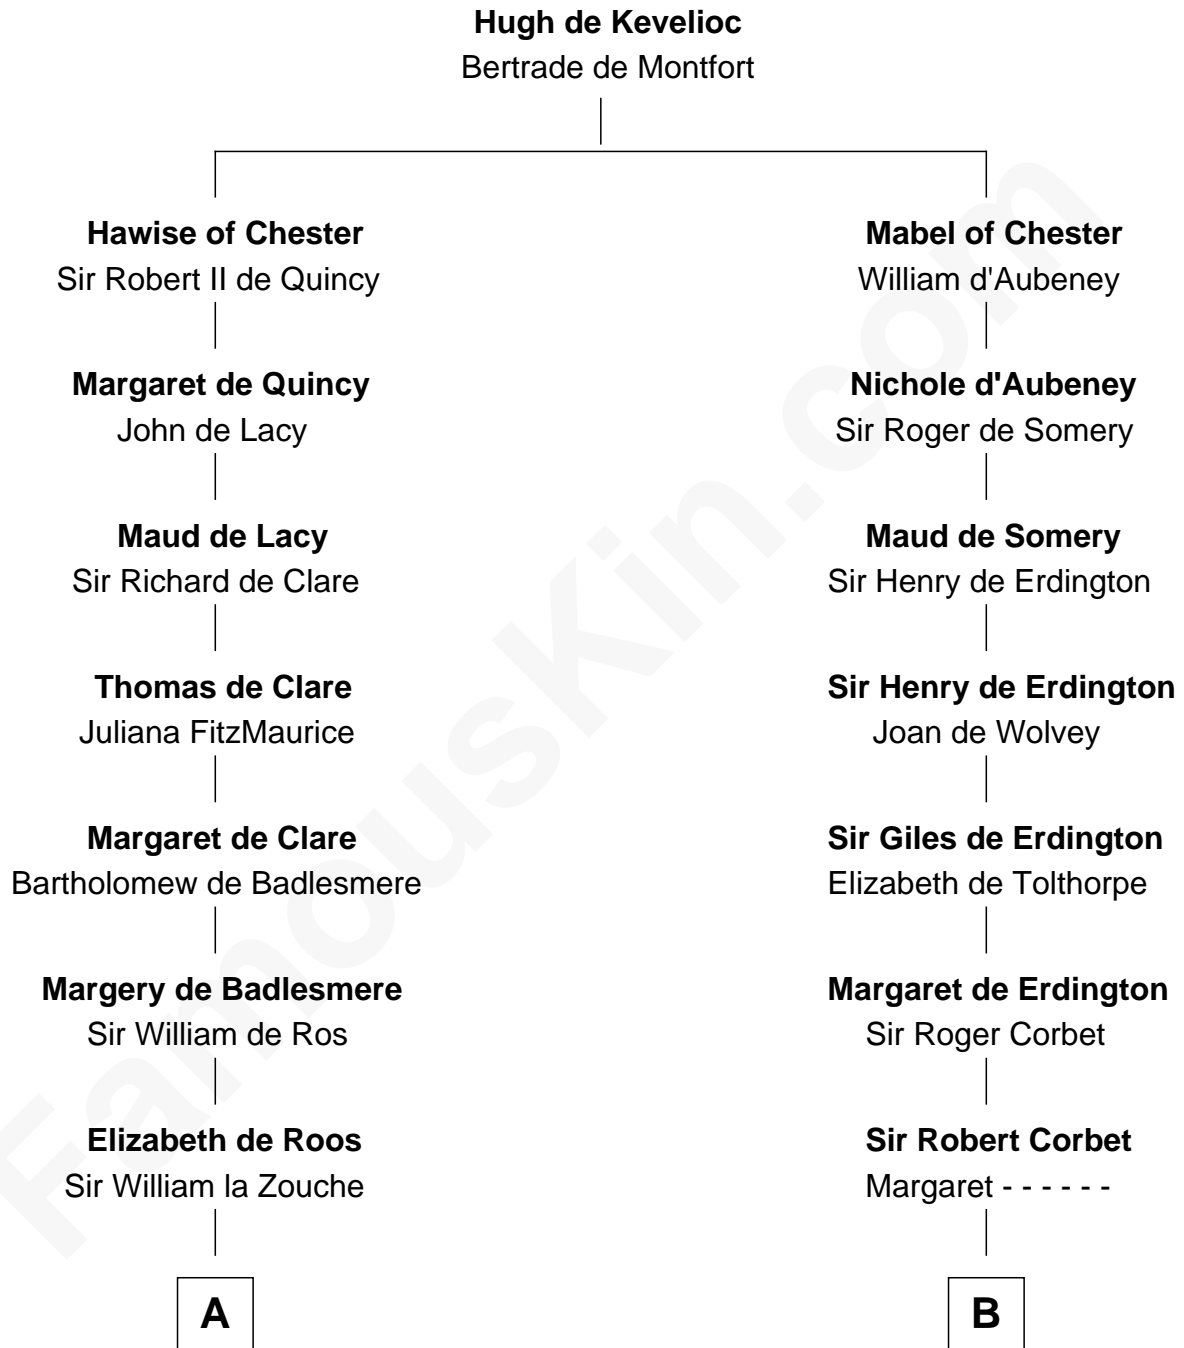

FamousKin.com Relationship Chart of

Robert Catesby

Leader of Gunpowder Plot

15th cousin 6 times removed of

John Davis Long

32nd Governor of Massachusetts

C

Simon Davis
Hannah Gates

David Davis
Abigail Brown

Simon Davis
Persis Temple

Julia Temple Davis
Zadoc Long

John Davis Long
32nd Governor of Massachusetts