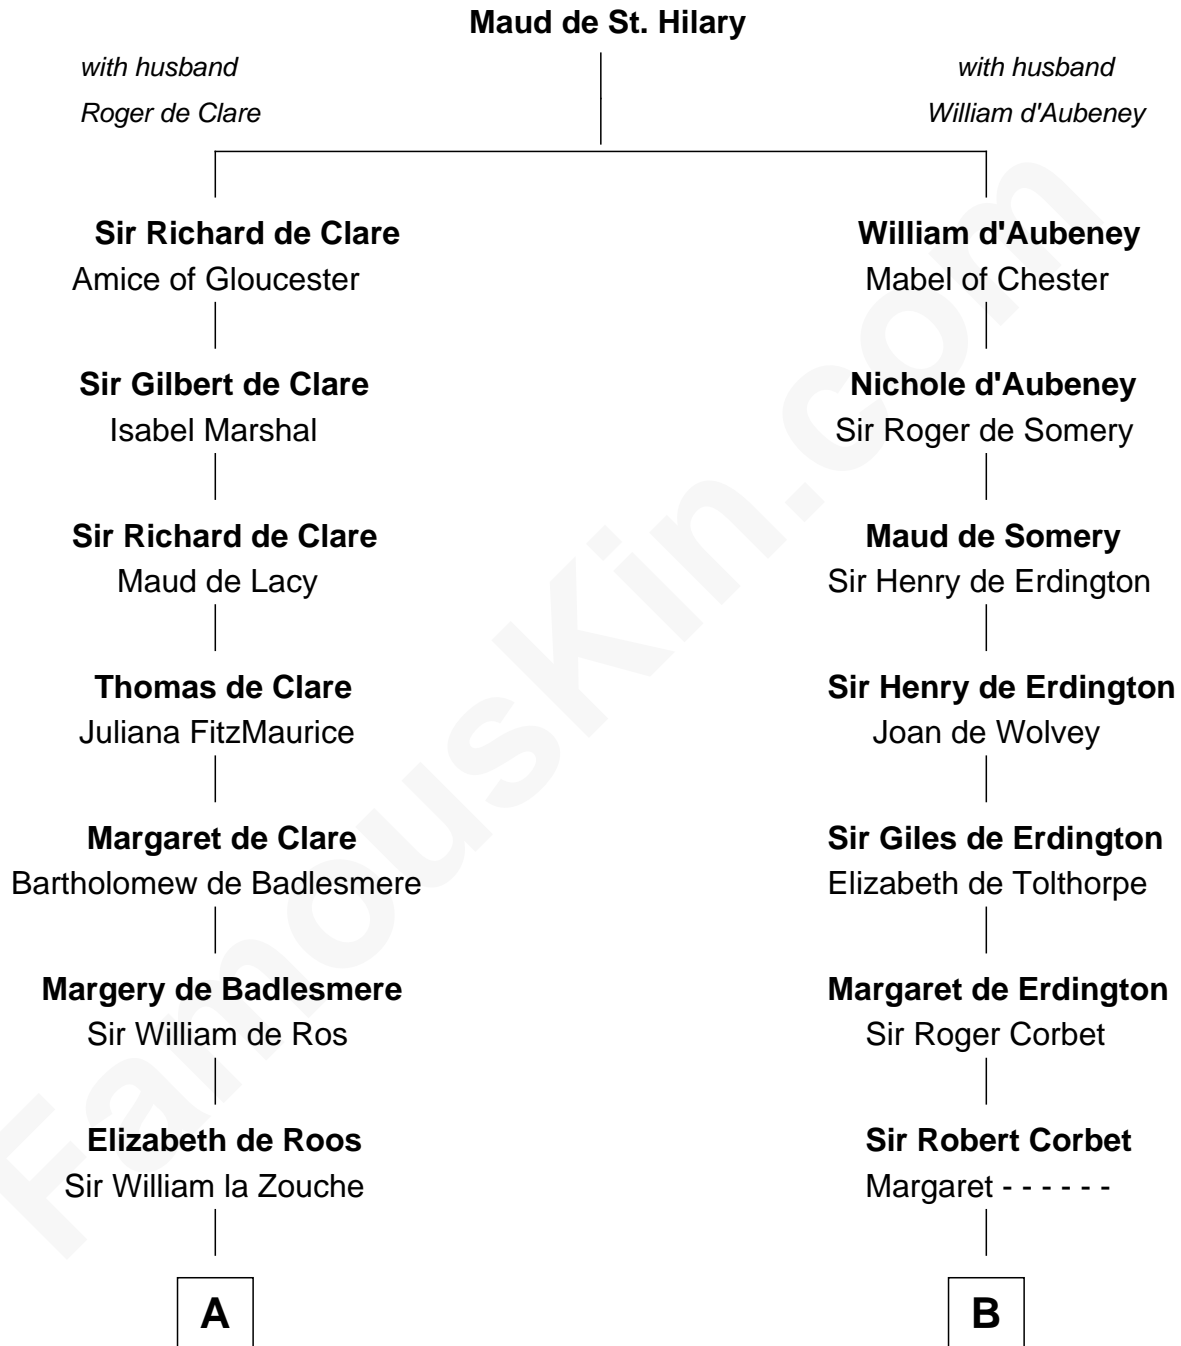

FamousKin.com Relationship Chart of

Robert Catesby

Leader of Gunpowder Plot

15th cousin 6 times removed of

John Davis Long

32nd Governor of Massachusetts

C

Simon Davis
Hannah Gates

David Davis
Abigail Brown

Simon Davis
Persis Temple

Julia Temple Davis
Zadoc Long

John Davis Long
32nd Governor of Massachusetts