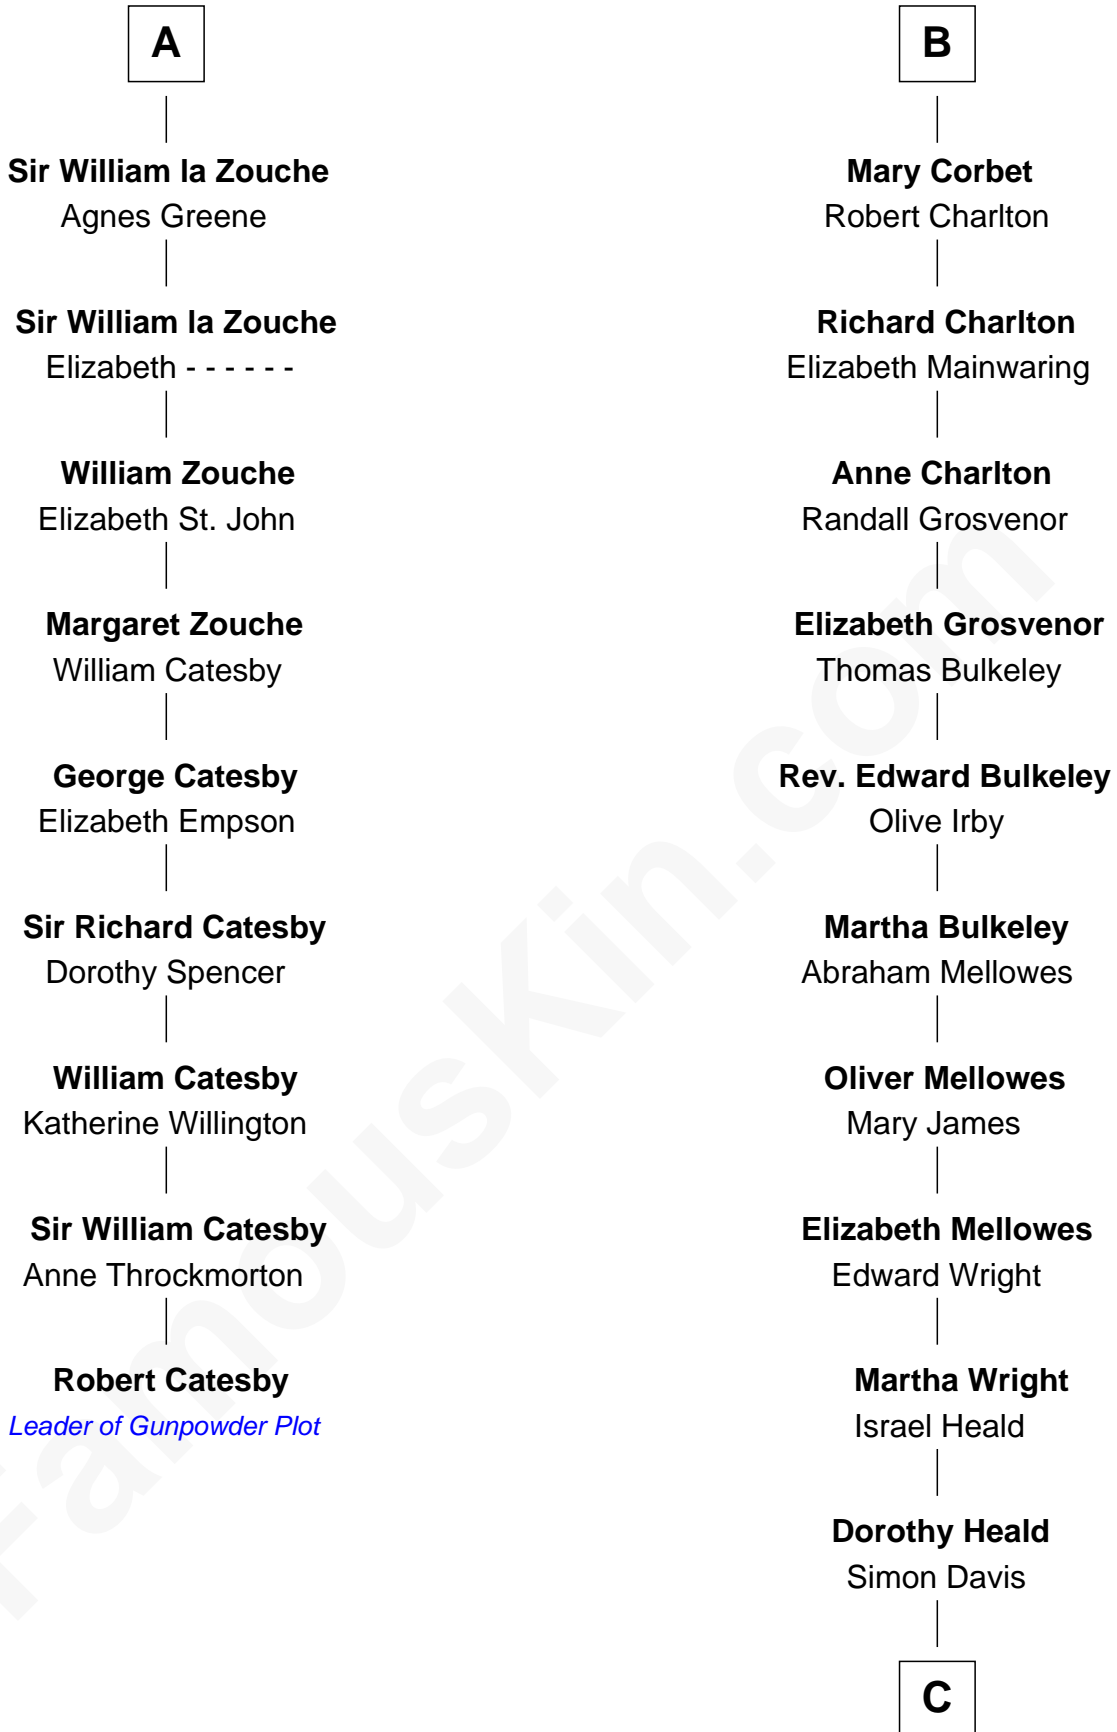

FamousKin.com Relationship Chart of

Robert Catesby

Leader of Gunpowder Plot

15th cousin 6 times removed of

John Davis Long

32nd Governor of Massachusetts

C

Simon Davis
Hannah Gates