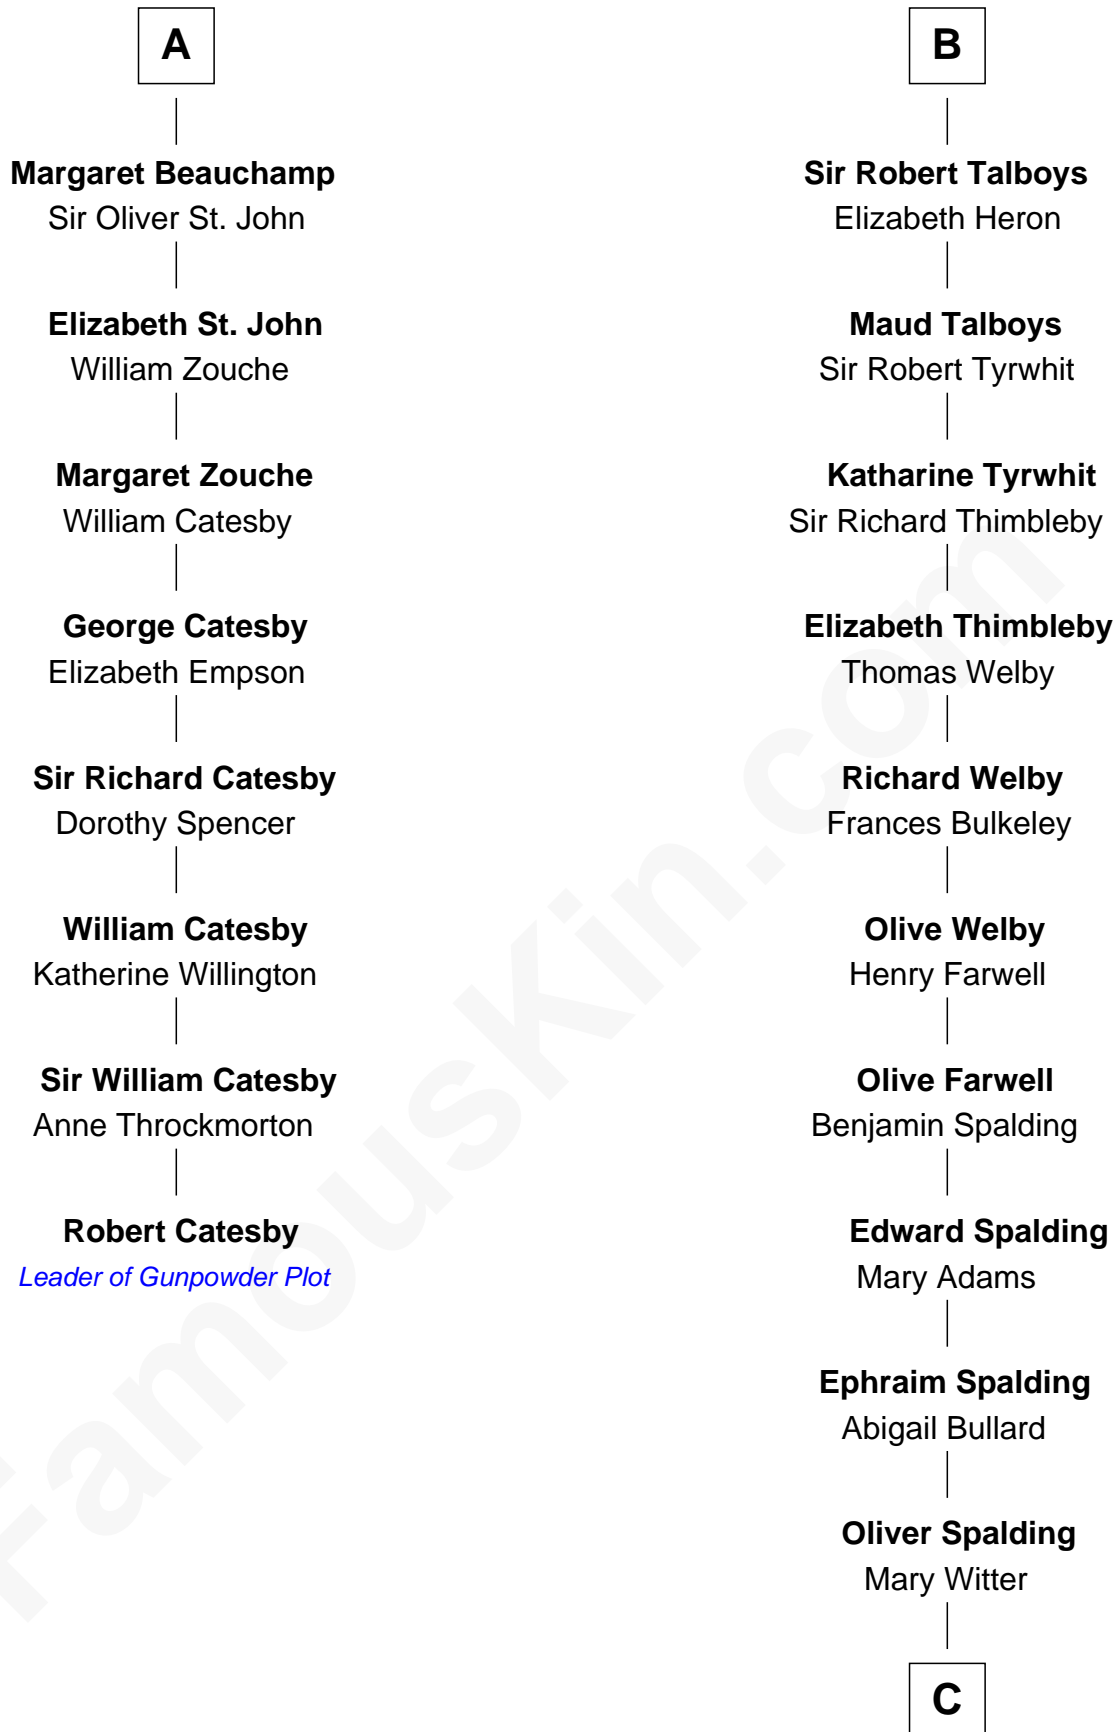

# FamousKin.com Relationship Chart of

**Robert Catesby**

*Leader of Gunpowder Plot*

14th cousin 7 times removed of

**Katharine Hepburn**

*Movie Actress*

**Sir Humphrey de Bohun**

Maud of Eu