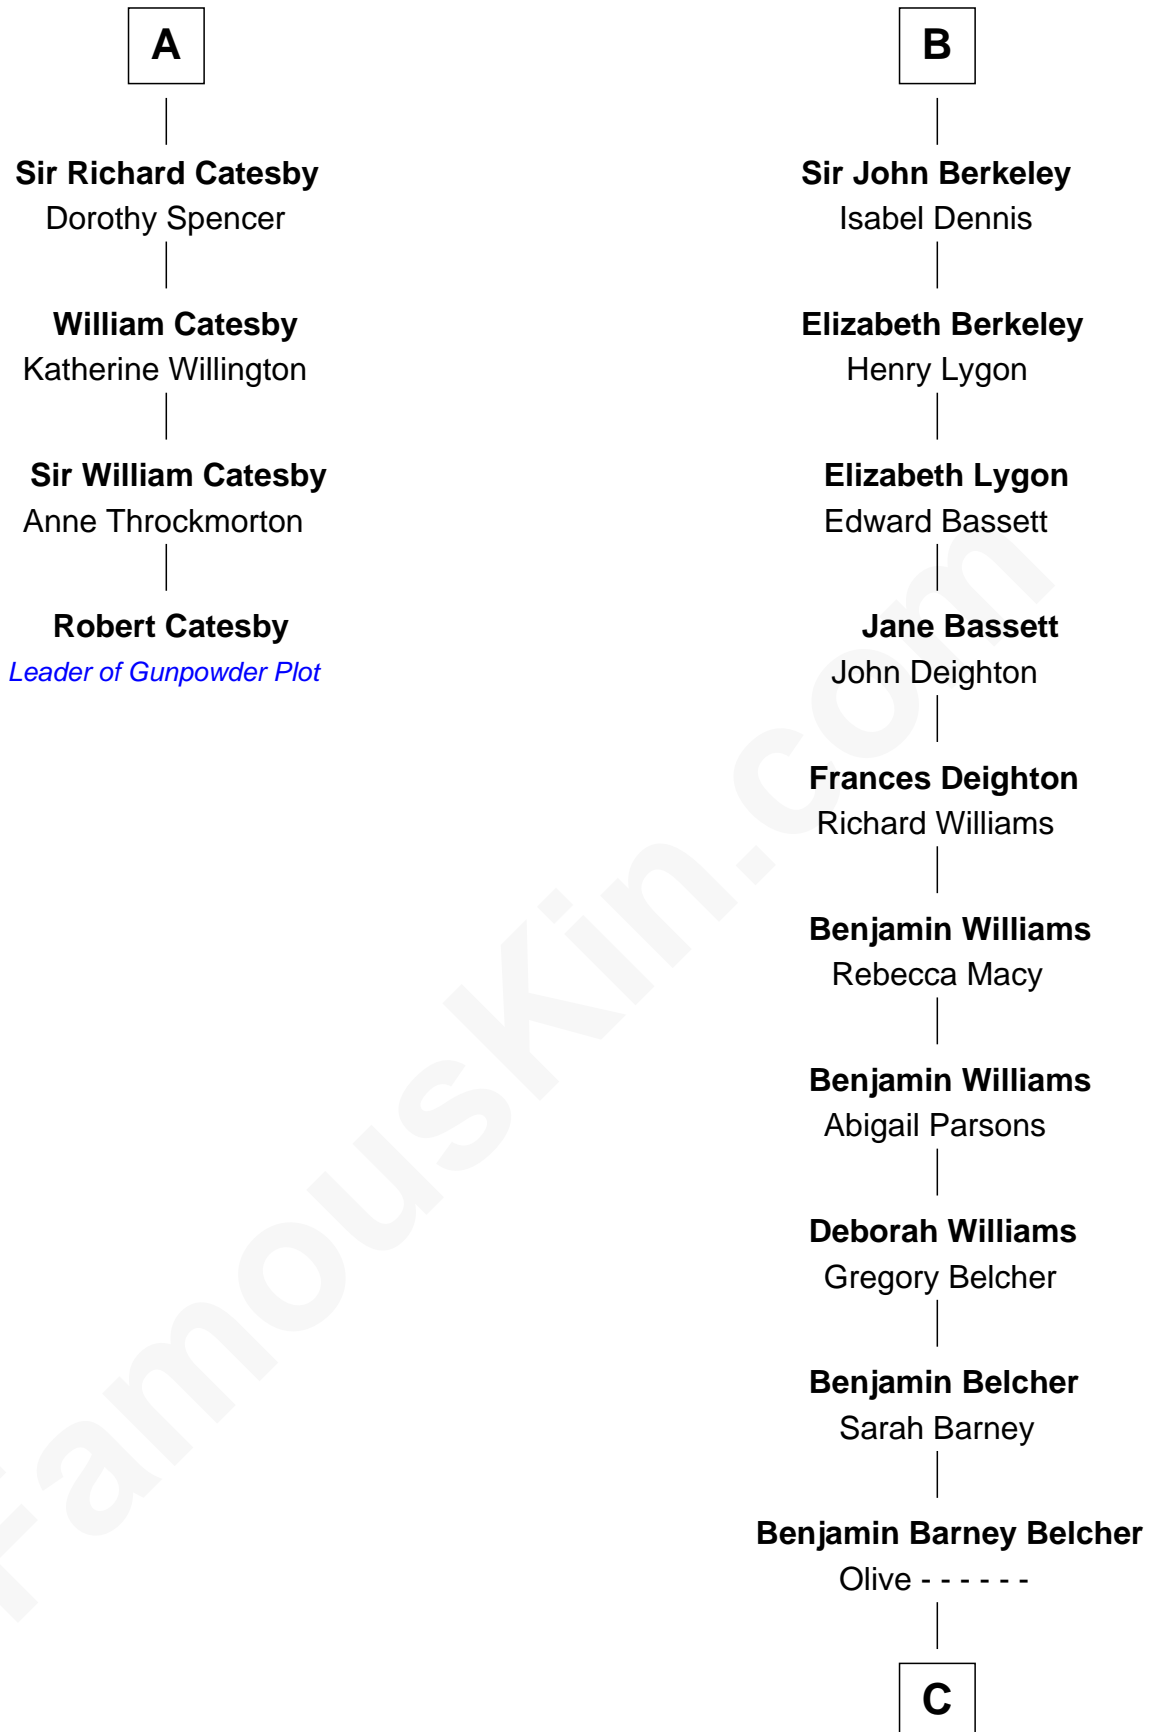

FamousKin.com

Relationship Chart of

Robert Catesby

Leader of Gunpowder Plot

10th cousin 9 times removed of

General Douglas MacArthur

U.S. Army - World War II

Eudo la Zouche
Milicent de Cantilupe

C

Aurelia Belcher
Arthur MacArthur

Gen. Arthur MacArthur
Mary Pinckney Hardy

General Douglas MacArthur
U.S. Army - World War II

FamousKin.com