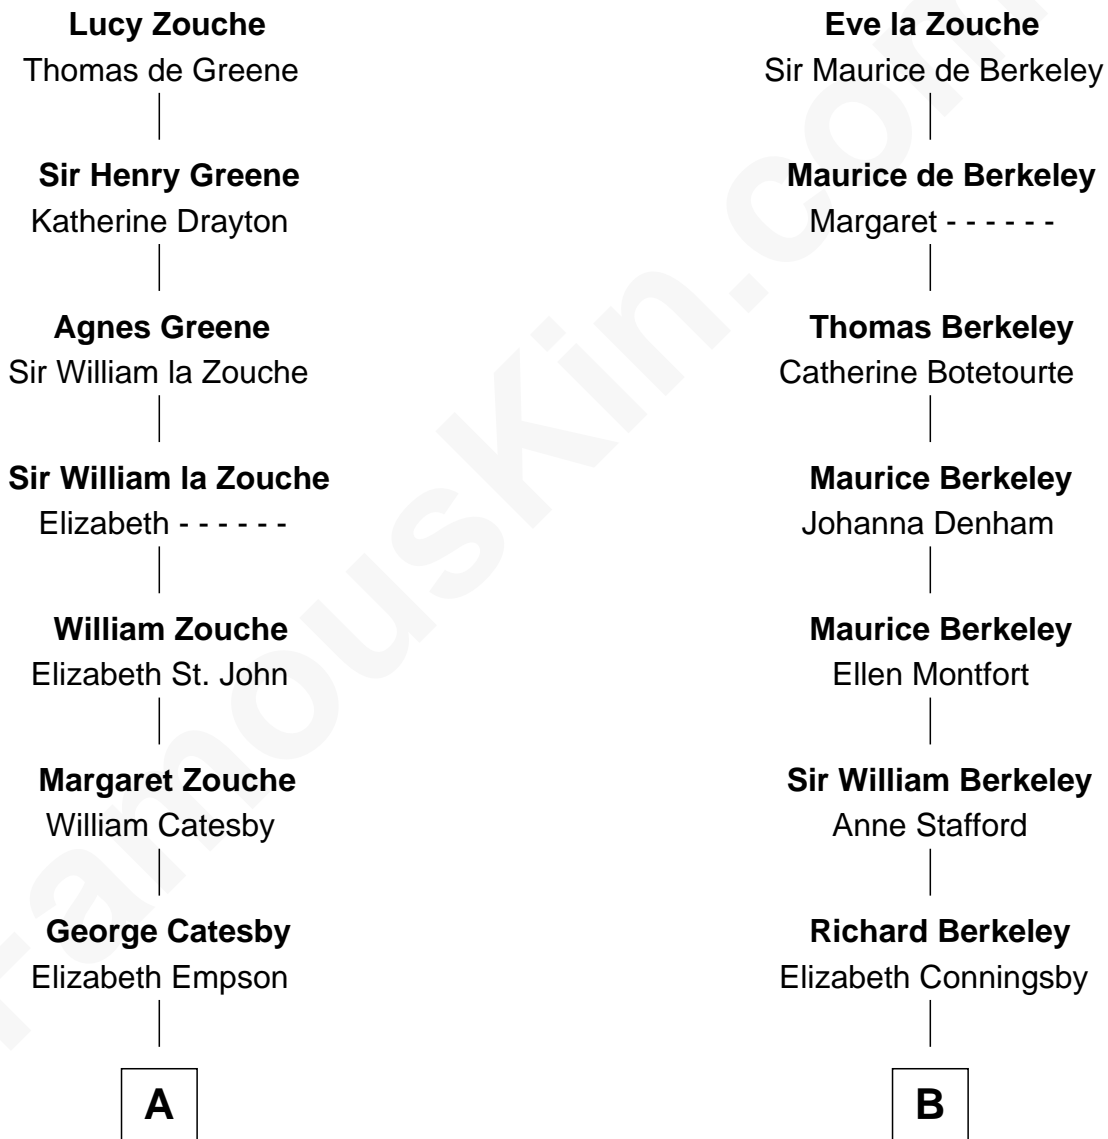

FamousKin.com

Relationship Chart of

Robert Catesby

Leader of Gunpowder Plot

10th cousin 9 times removed of

General Douglas MacArthur

U.S. Army - World War II

Eudo la Zouche
Milicent de Cantilupe