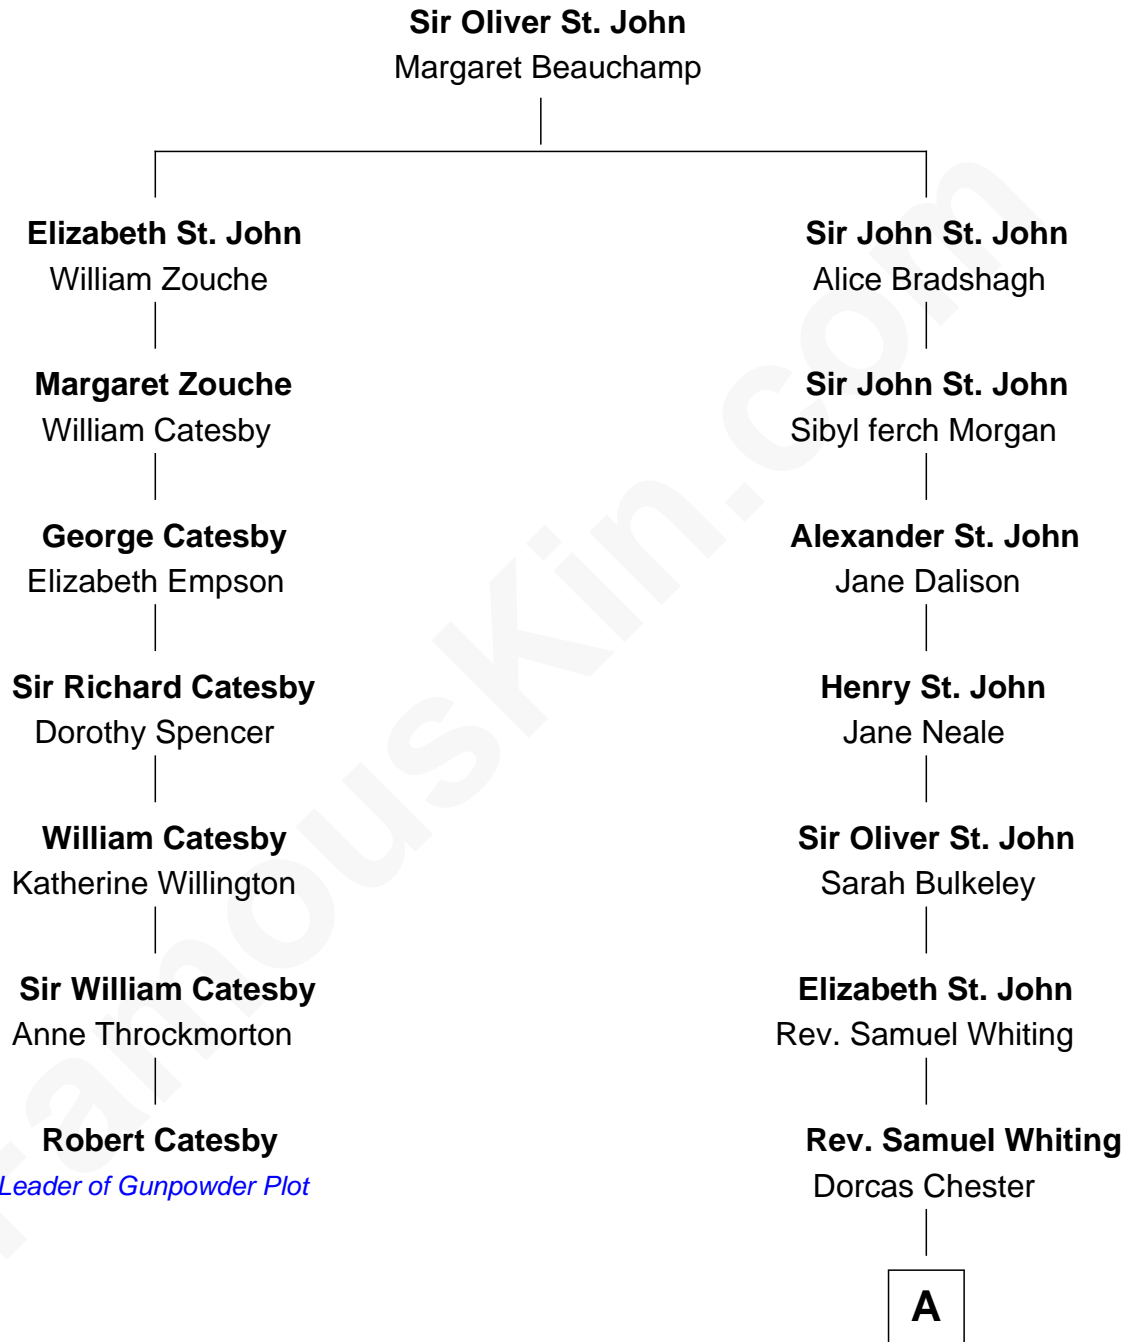

FamousKin.com Relationship Chart of

Robert Catesby

Leader of Gunpowder Plot

6th cousin 11 times removed of

Kyra Sedgwick

TV and Movie Actress

A

Samuel Whiting

Robert Gould Shaw

Francis George Shaw

Sarah Blake Sturgis

Susanna Shaw

Robert Bowne Minturn

Sarah May Minturn

Henry Dwight Sedgwick

Robert Minturn Sedgwick