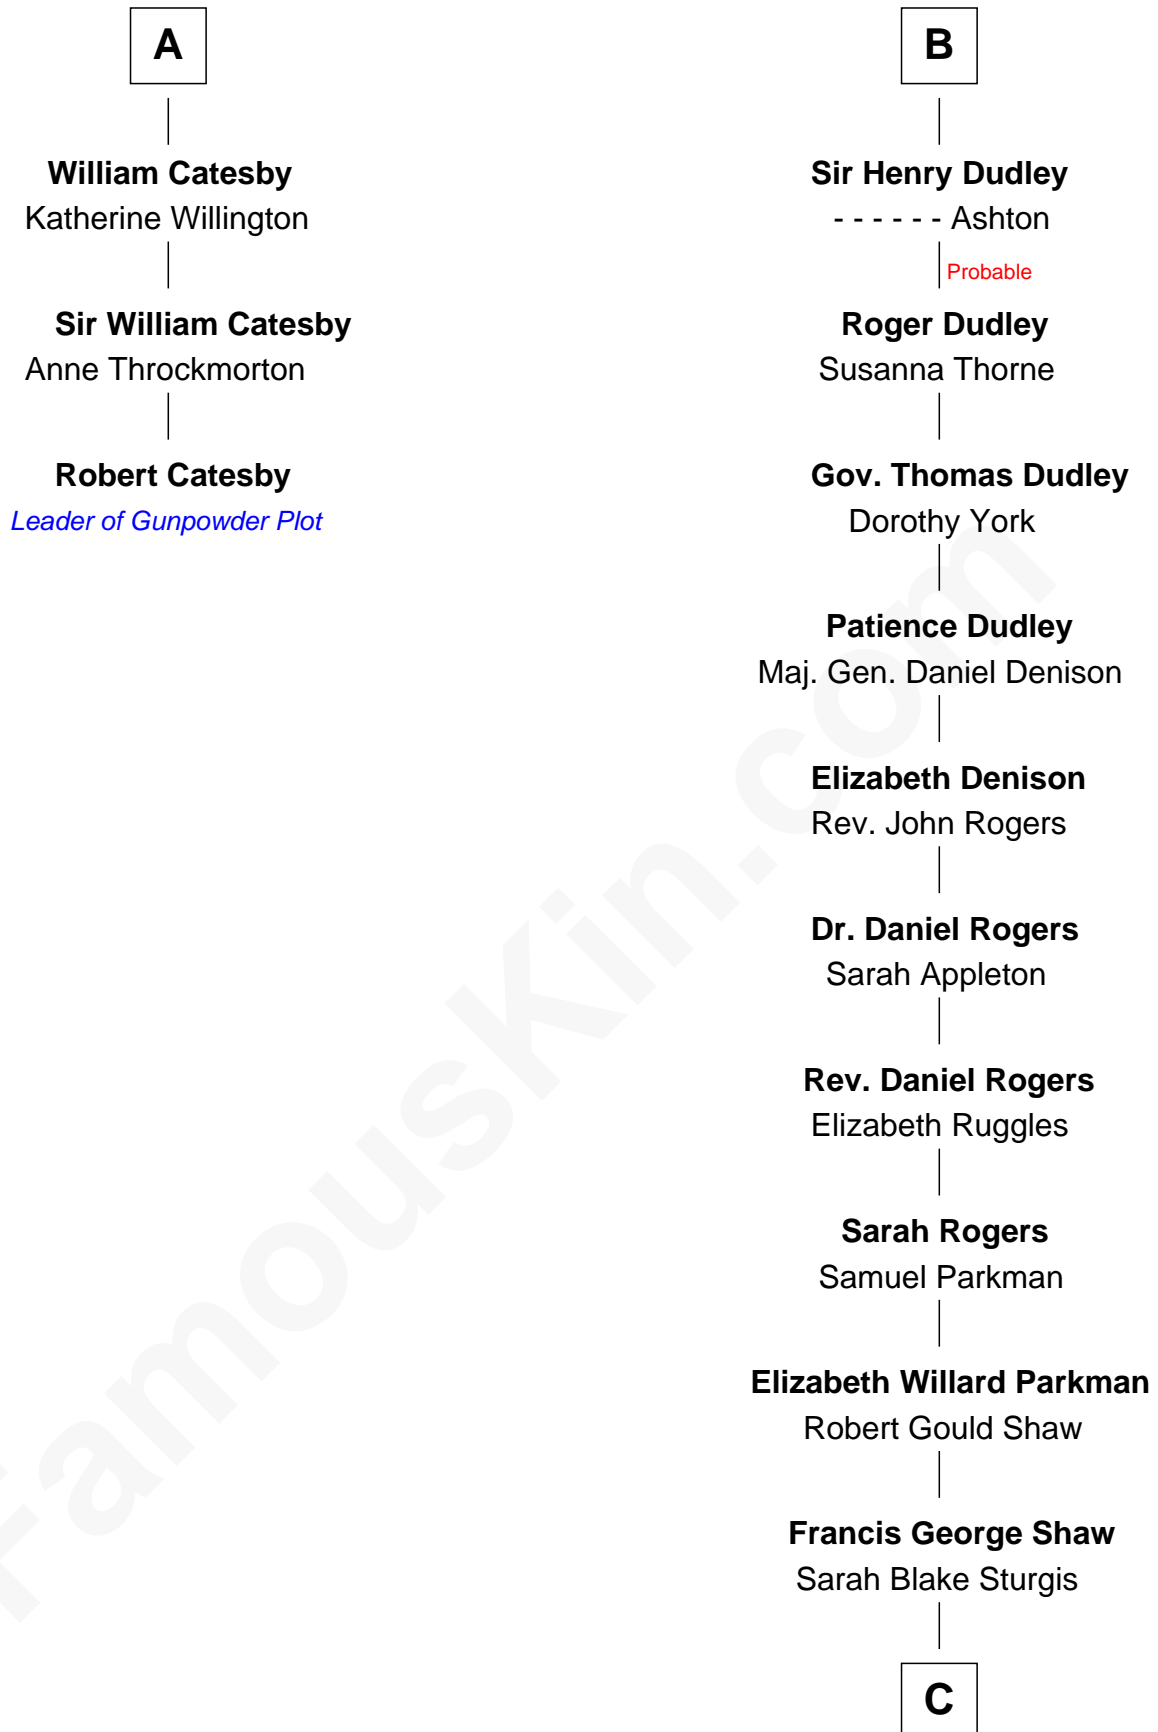

# FamousKin.com Relationship Chart of

**Robert Catesby**

*Leader of Gunpowder Plot*

9th cousin 12 times removed of

**Kyra Sedgwick**

*TV and Movie Actress*

**Sir William de Ros**  
Margery de Badlesmere

**Elizabeth de Roos**  
Sir William la Zouche

**Sir William la Zouche**  
Agnes Greene

**Sir William la Zouche**  
Elizabeth - - - - -

**William Zouche**  
Elizabeth St. John

**Margaret Zouche**  
William Catesby

**George Catesby**  
Elizabeth Empson

**Sir Richard Catesby**  
Dorothy Spencer

**A**

**Thomas de Ros**  
Beatrice de Stafford

**Margaret de Ros**  
Sir Reynold Grey

**Margaret Grey**  
Sir William Bonville

**William Bonville**  
Elizabeth Harington

**William Bonville**  
Katherine Neville

**Cecily Bonville**  
Thomas Grey

**Cecily Grey**  
Sir John Sutton

**B**

**C**

**Susanna Shaw**

Robert Bowne Minturn

**Sarah May Minturn**