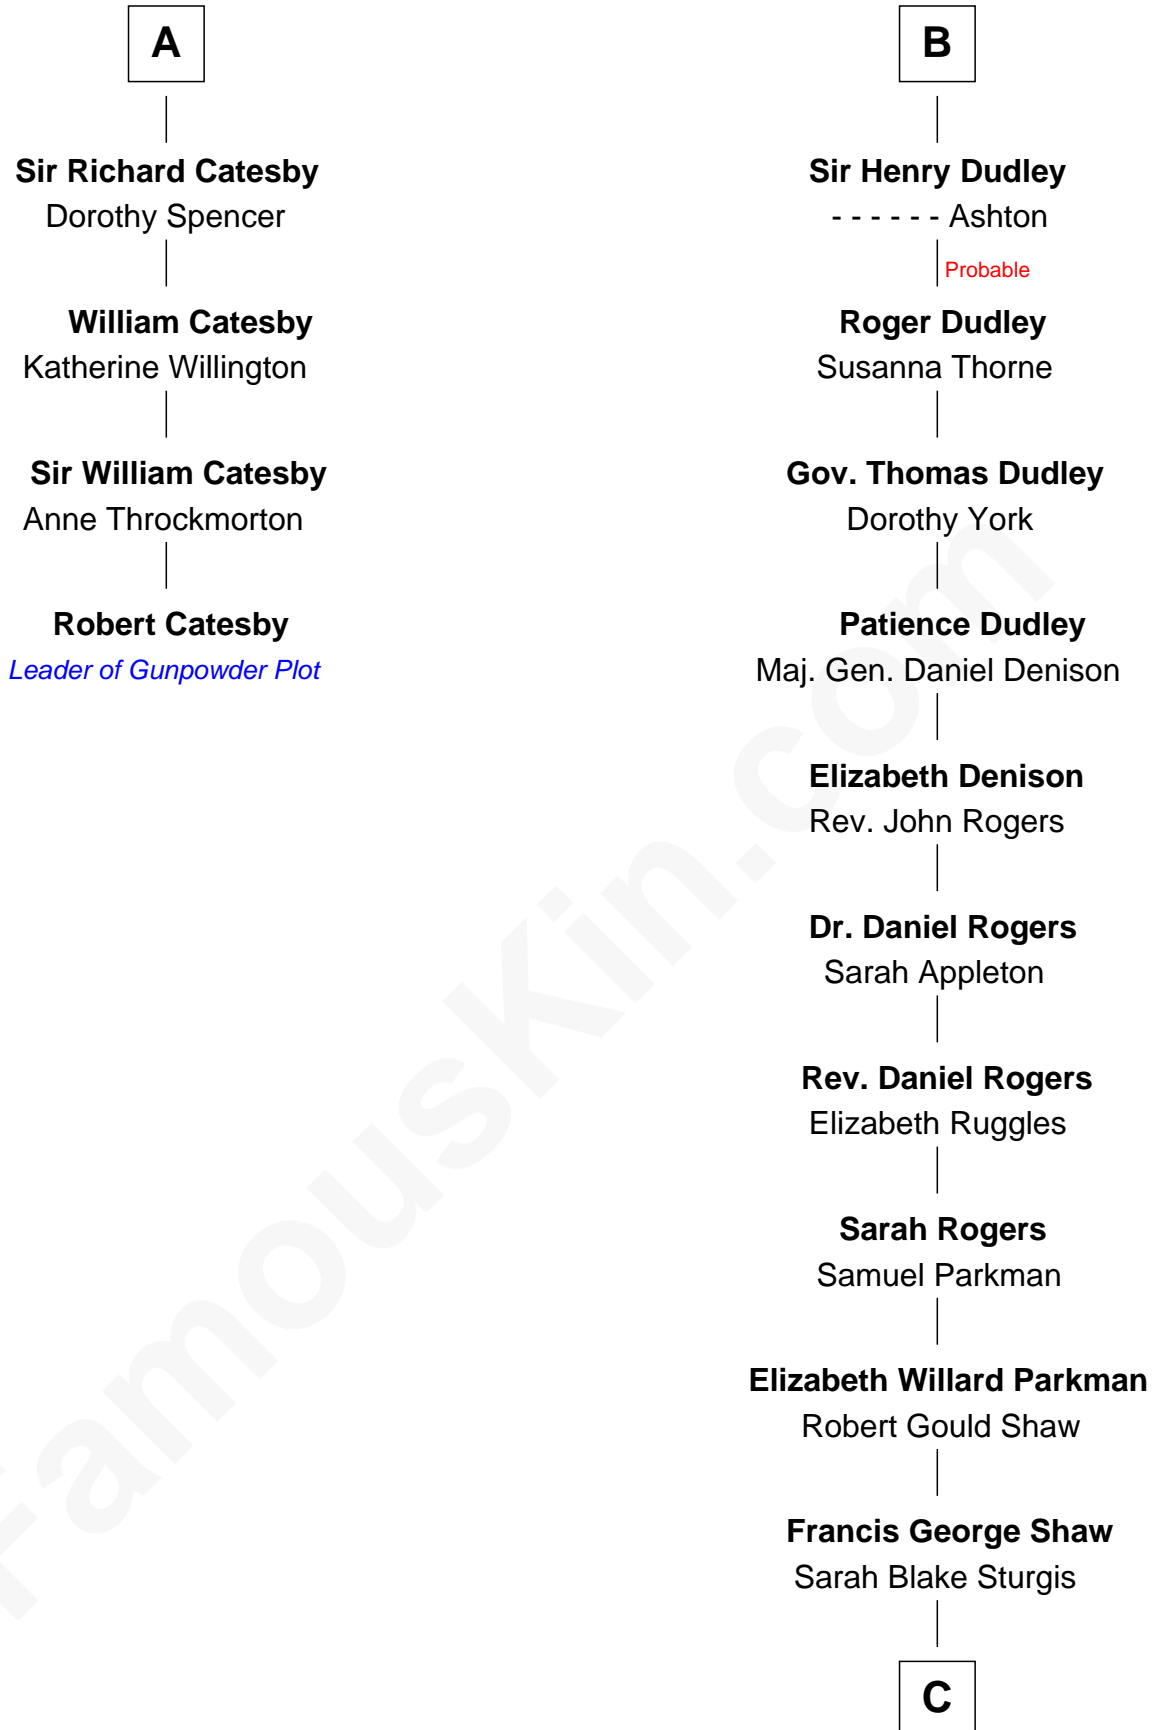

FamousKin.com Relationship Chart of

Robert Catesby

Leader of Gunpowder Plot

10th cousin 11 times removed of

Kyra Sedgwick

TV and Movie Actress

Eudo la Zouche
Milicent de Cantilupe

C

Susanna Shaw

Robert Bowne Minturn

Sarah May Minturn

Henry Dwight Sedgwick

Robert Minturn Sedgwick

Helen Peabody

Henry Dwight Sedgwick

Patricia Ann Rosenwald