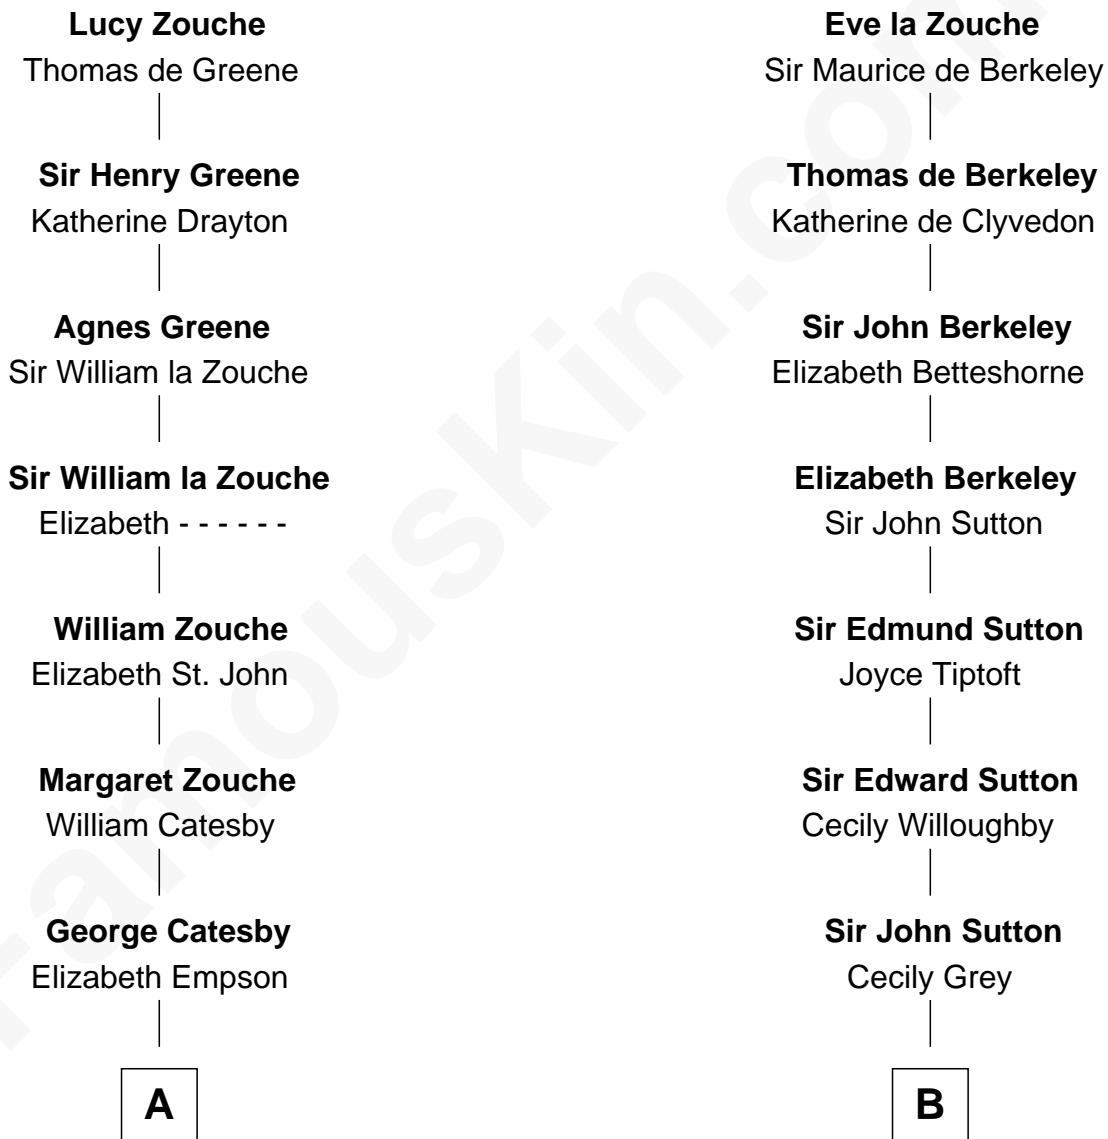

FamousKin.com Relationship Chart of

Robert Catesby

Leader of Gunpowder Plot

10th cousin 11 times removed of

Kyra Sedgwick

TV and Movie Actress

Eudo la Zouche
Milicent de Cantilupe

C

Susanna Shaw

Robert Bowne Minturn

Sarah May Minturn

Henry Dwight Sedgwick

Robert Minturn Sedgwick

Helen Peabody

Henry Dwight Sedgwick

Patricia Ann Rosenwald