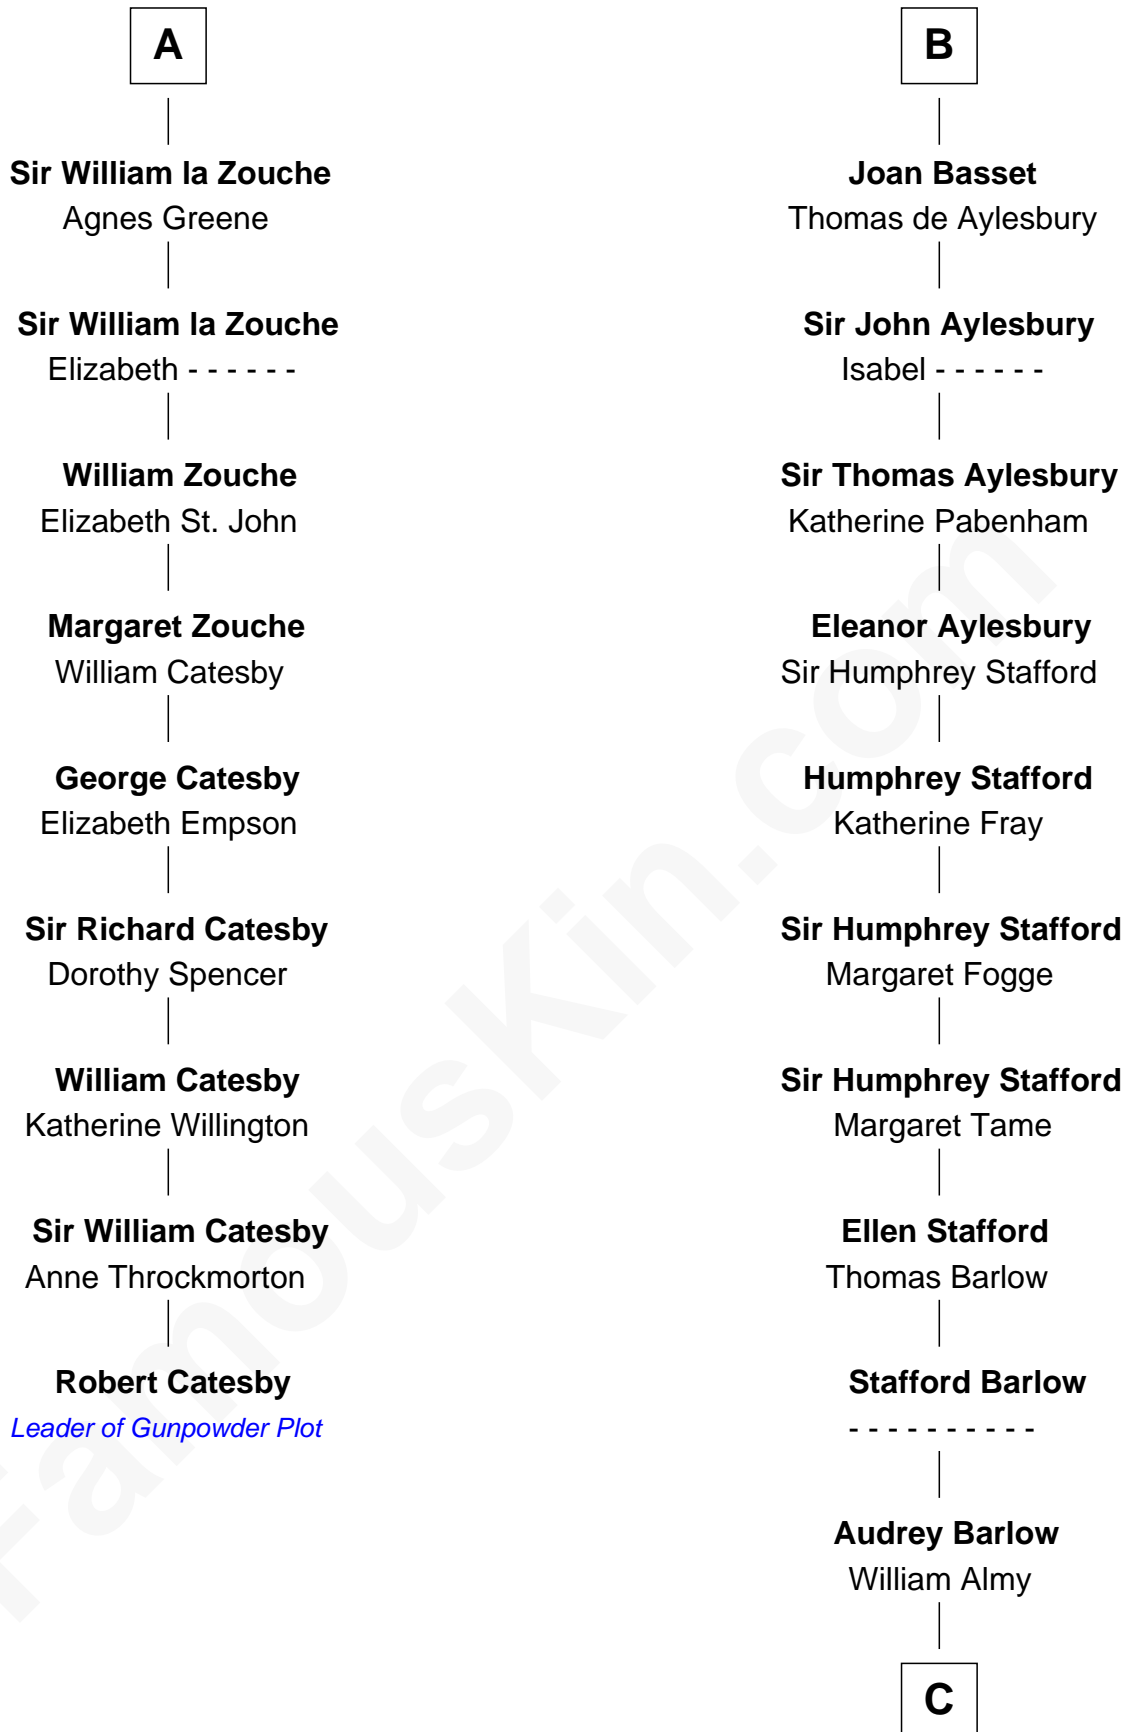

# FamousKin.com Relationship Chart of

**Robert Catesby**

*Leader of Gunpowder Plot*

15th cousin 5 times removed of

**William Ellery**

*Signer of the Declaration of Independence*

**C**

—  
**Christopher Almy**

Elizabeth Cornell

—  
**Col. Job Almy**

Ann Lawton

—  
**Elizabeth Almy**

William Ellery

—  
**William Ellery**

*Signer of Declaration of Independence*