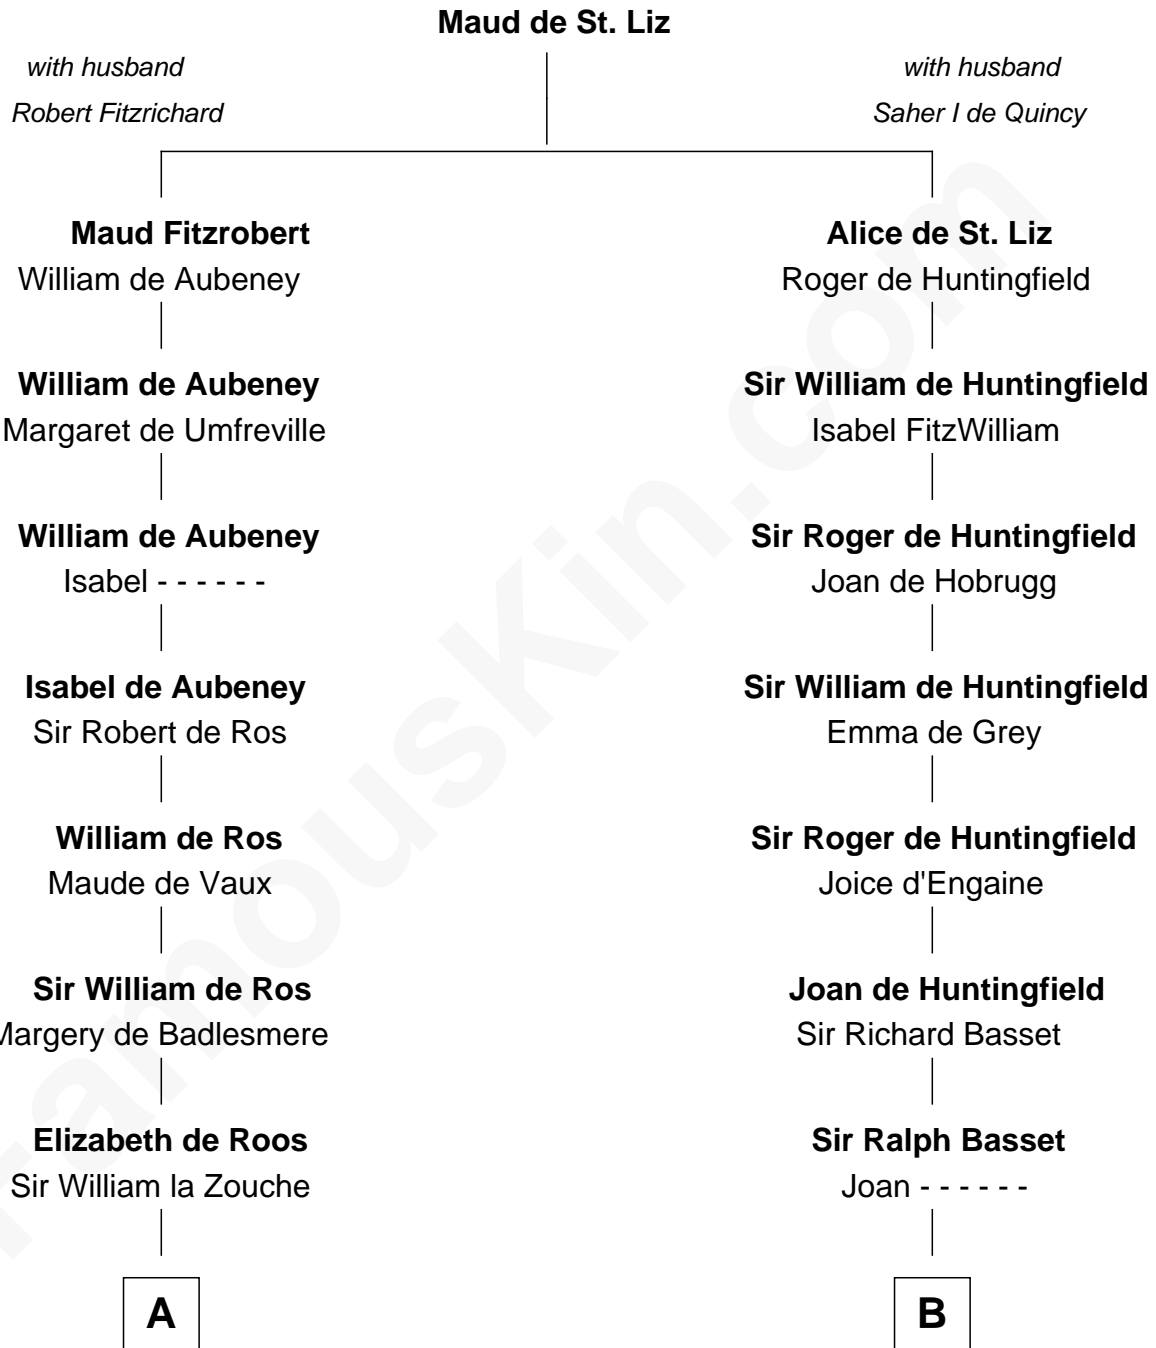

# FamousKin.com Relationship Chart of

**Robert Catesby**

*Leader of Gunpowder Plot*

15th cousin 5 times removed of

**William Ellery**

*Signer of the Declaration of Independence*

**C**

—  
**Christopher Almy**

Elizabeth Cornell

—  
**Col. Job Almy**

Ann Lawton

—  
**Elizabeth Almy**

William Ellery

—  
**William Ellery**

*Signer of Declaration of Independence*