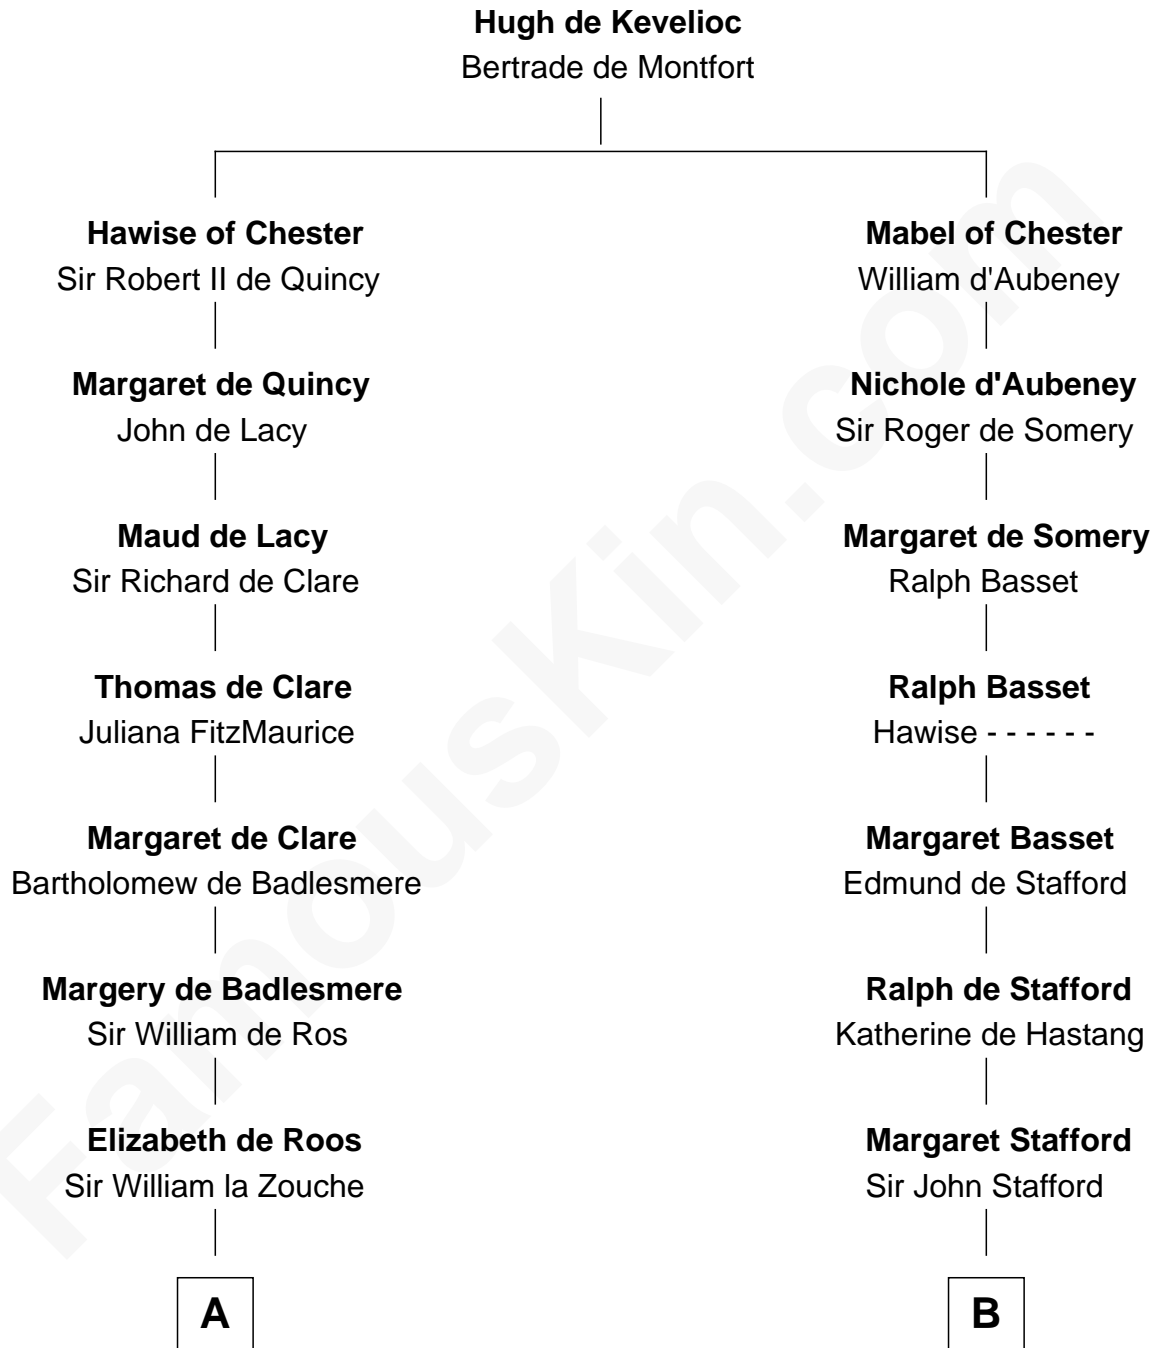

# FamousKin.com Relationship Chart of

**Robert Catesby**

*Leader of Gunpowder Plot*

15th cousin 4 times removed of

**William Ellery**

*Signer of the Declaration of Independence*

**C**

Col. Job Almy

Ann Lawton

Elizabeth Almy

William Ellery

William Ellery

*Signer of Declaration of Independence*

FamousKin.com