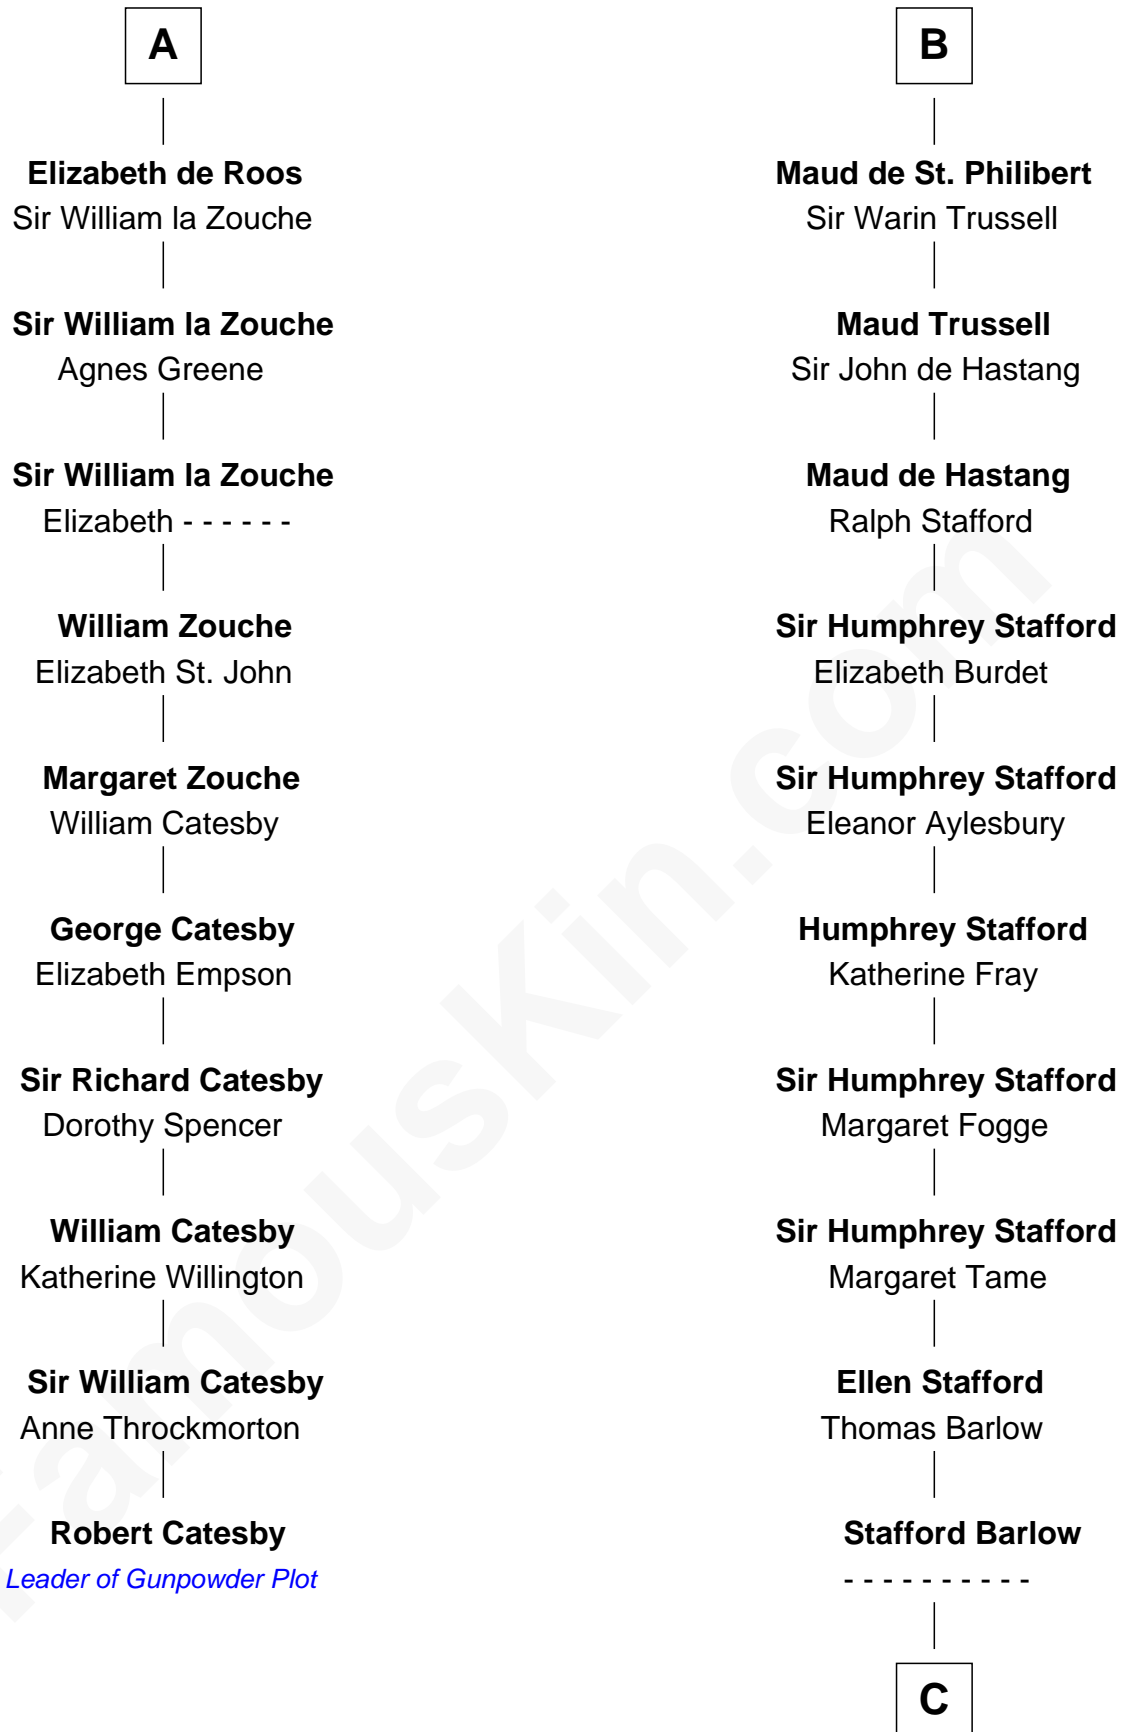

# FamousKin.com Relationship Chart of

**Robert Catesby**

*Leader of Gunpowder Plot*

16th cousin 5 times removed of

**William Ellery**

*Signer of the Declaration of Independence*

**Robert de Beaumont**

Amicia de Gael

Sir Ralph de Tony

**Ida de Tony**

Henry II, King of England

**Sir William Longespee**

Ela of Salisbury

**Ida Longespee**

Sir William de Beauchamp

**Beatrice de Beauchamp**

Thomas FitzOtto

**Maud FitzThomas**

John de Botetourte

**Ada de Botetourte**

Sir John de St. Philibert

**B**

**C**

**Audrey Barlow**

William Almy

**Christopher Almy**

Elizabeth Cornell

**Col. Job Almy**

Ann Lawton

**Elizabeth Almy**

William Ellery

**William Ellery**