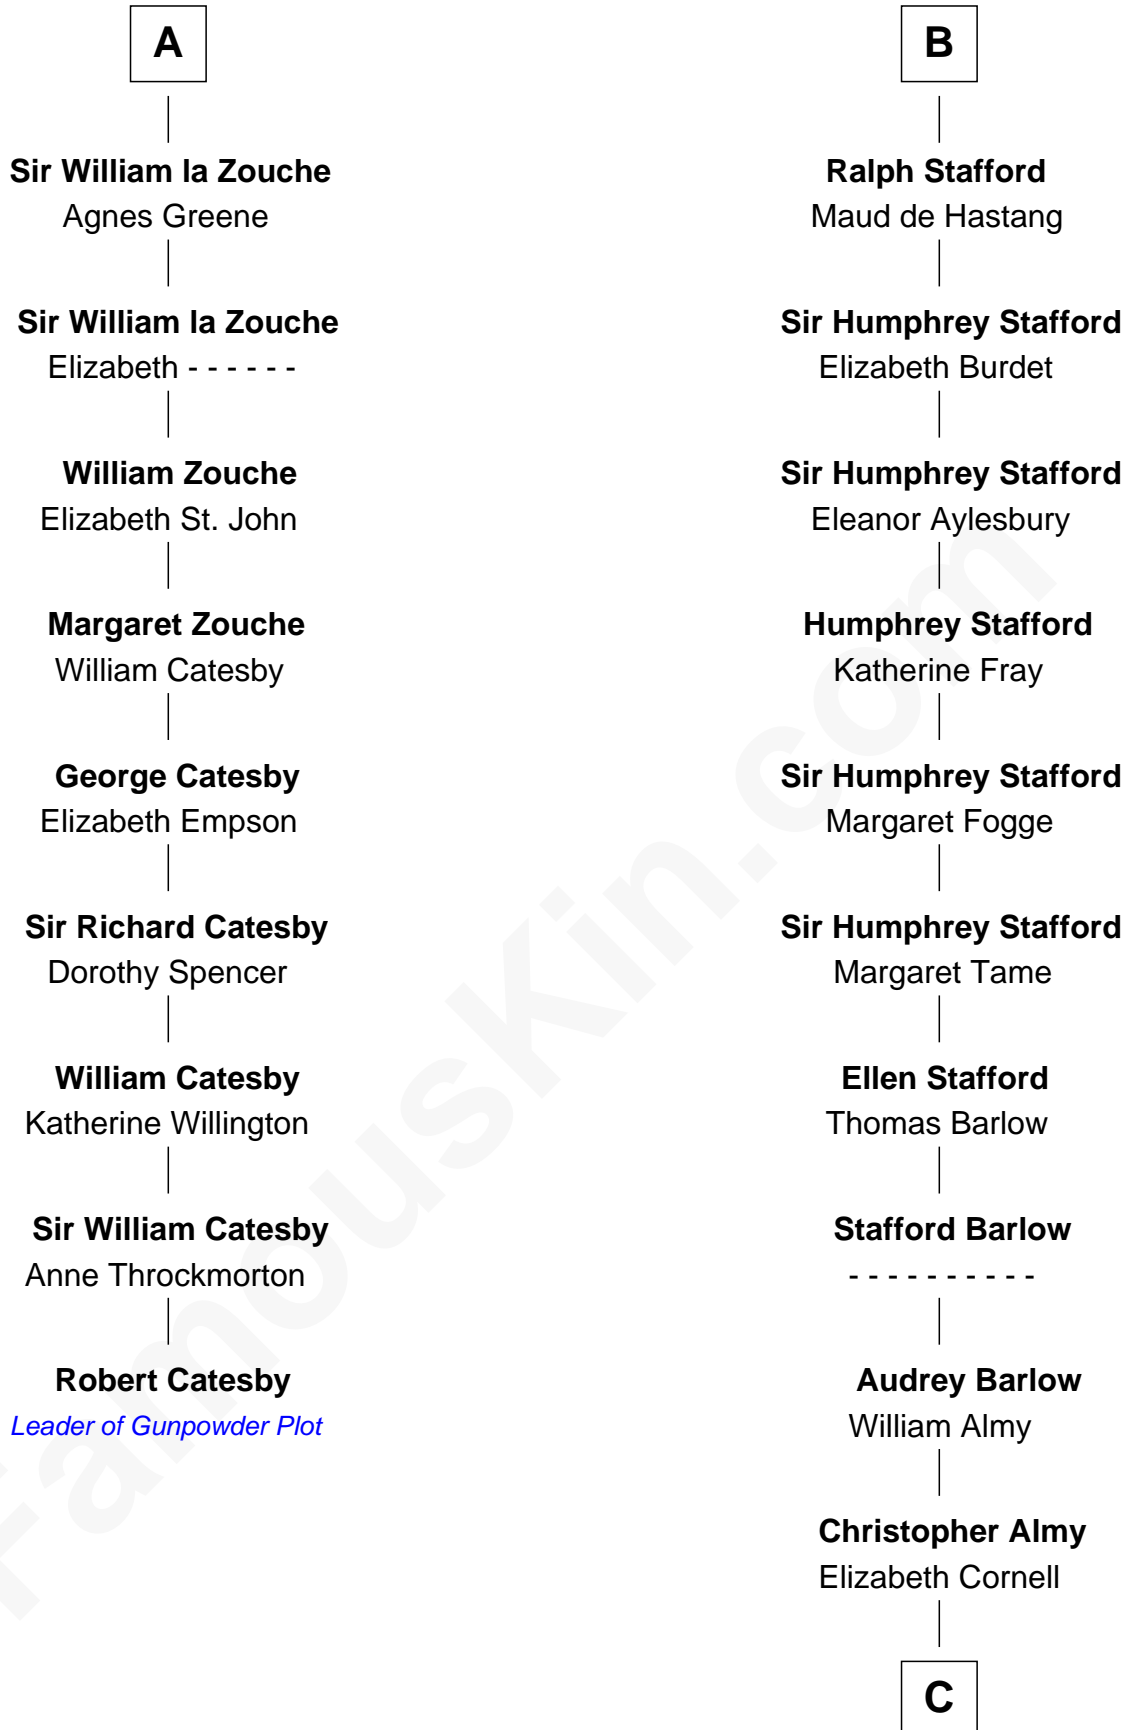

# FamousKin.com Relationship Chart of

**Robert Catesby**

*Leader of Gunpowder Plot*

15th cousin 4 times removed of

**William Ellery**

*Signer of the Declaration of Independence*

**C**

Col. Job Almy

Ann Lawton

Elizabeth Almy

William Ellery

William Ellery

*Signer of Declaration of Independence*

FamousKin.com