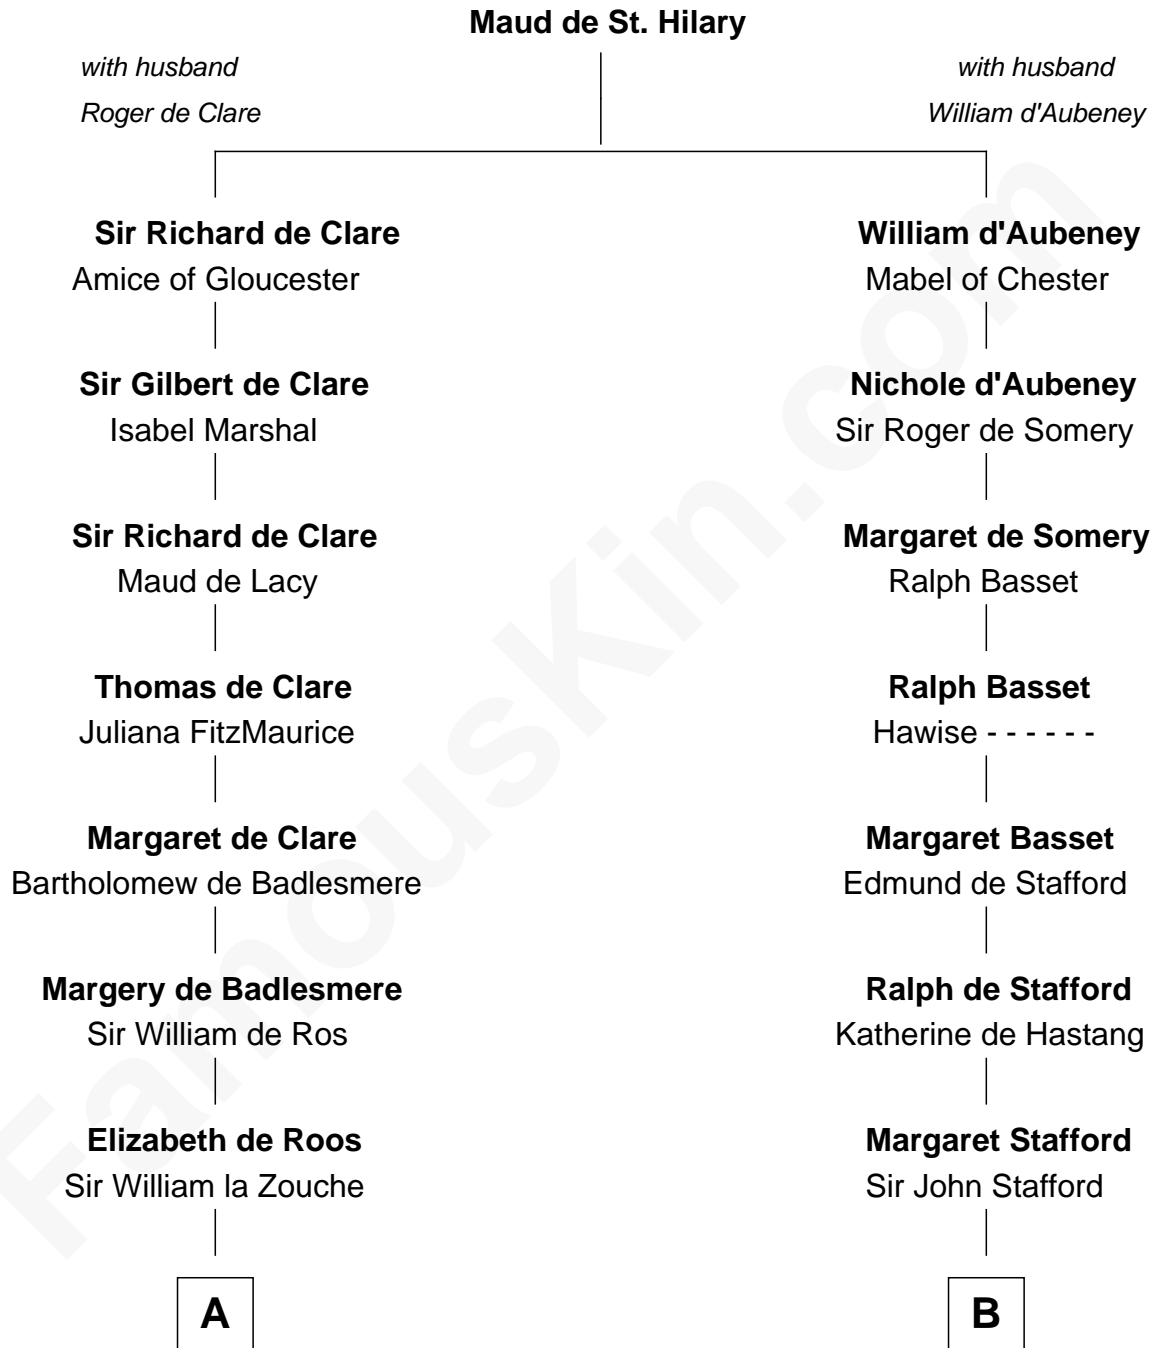

# FamousKin.com Relationship Chart of

**Robert Catesby**

*Leader of Gunpowder Plot*

15th cousin 4 times removed of

**William Ellery**

*Signer of the Declaration of Independence*

**C**

Col. Job Almy

Ann Lawton

Elizabeth Almy

William Ellery

William Ellery

*Signer of Declaration of Independence*

FamousKin.com