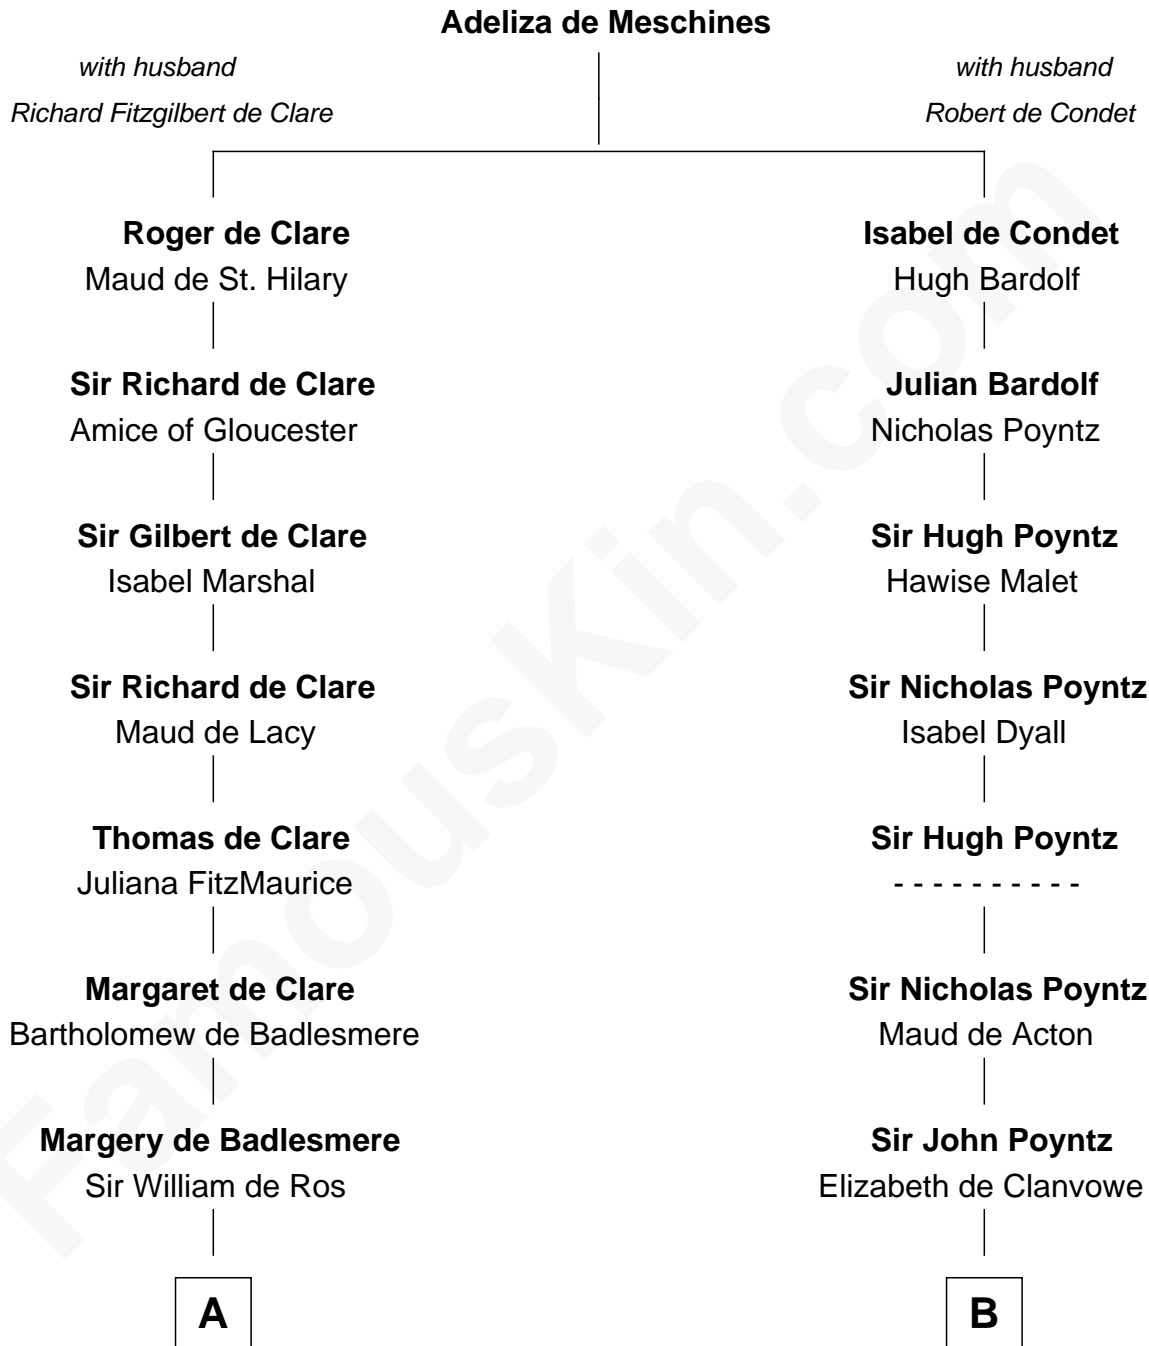

FamousKin.com Relationship Chart of

Robert Catesby

Leader of Gunpowder Plot

16th cousin 3 times removed of

William Ellery

Signer of the Declaration of Independence

C

Col. Job Almy

Ann Lawton

Elizabeth Almy

William Ellery

William Ellery

Signer of Declaration of Independence

FamousKin.com