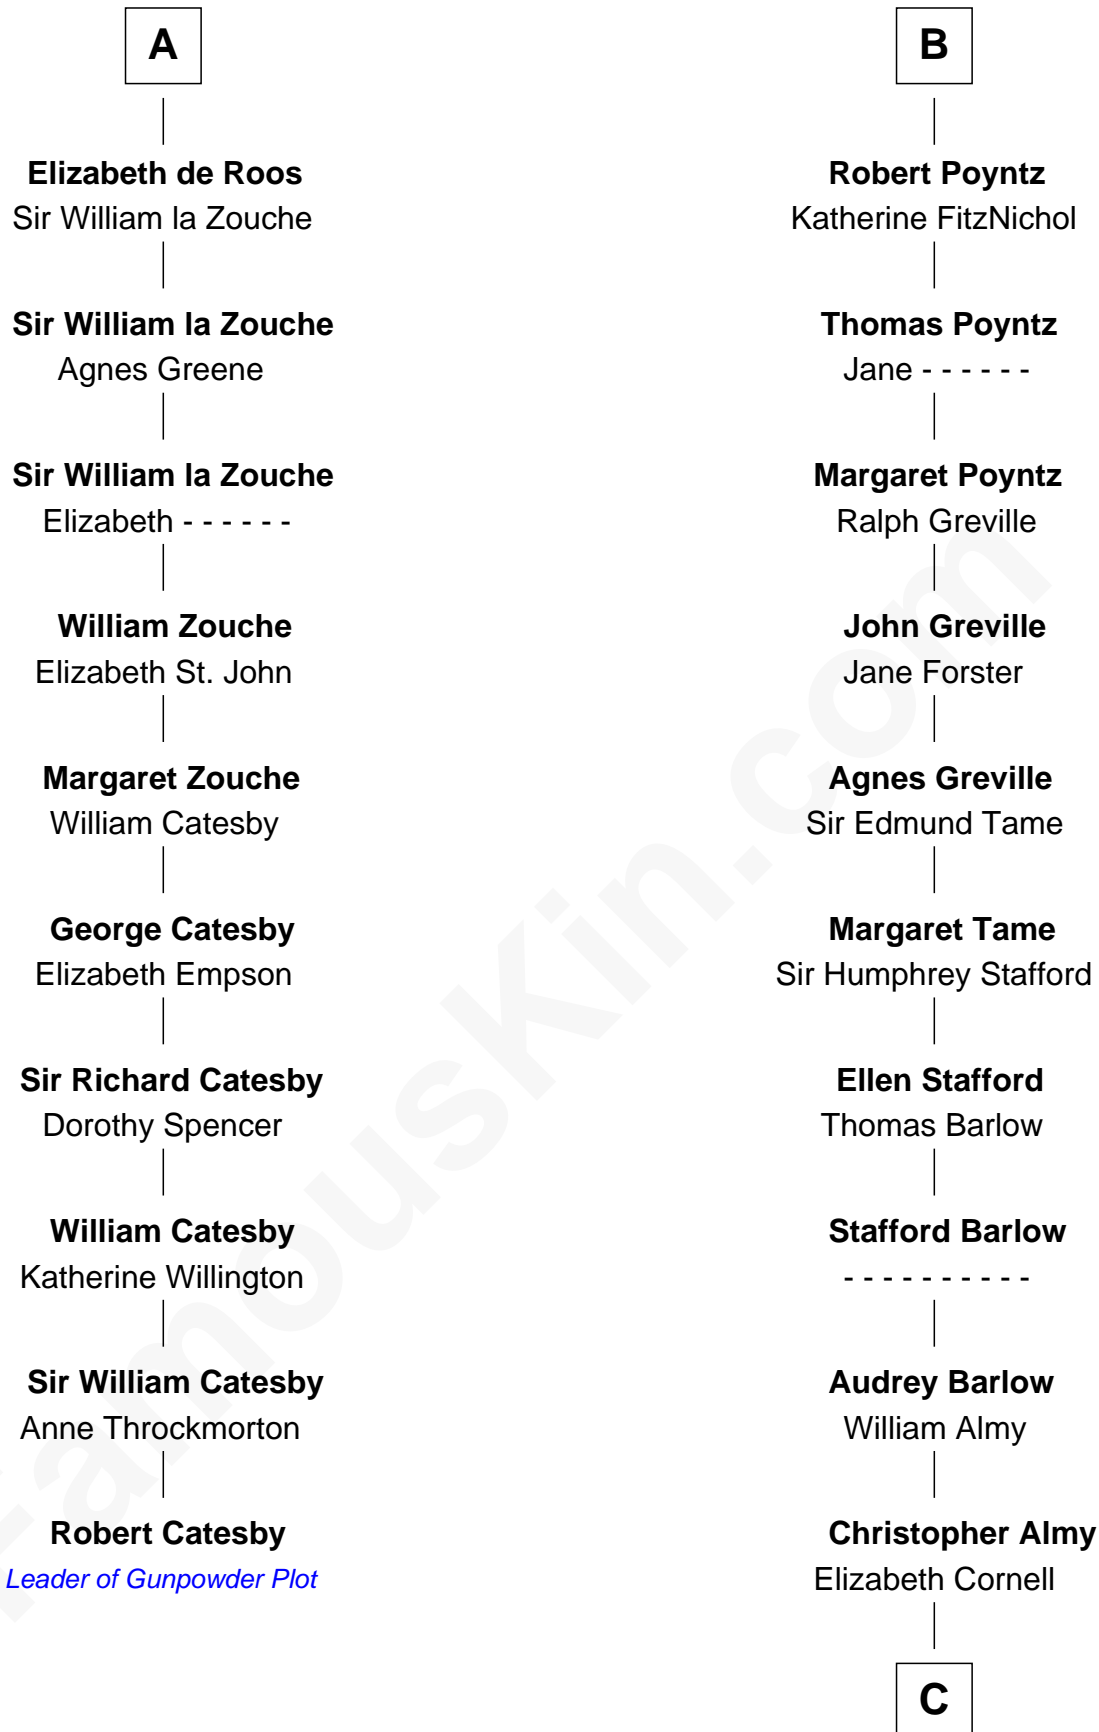

FamousKin.com Relationship Chart of

Robert Catesby

Leader of Gunpowder Plot

16th cousin 3 times removed of

William Ellery

Signer of the Declaration of Independence

C

Col. Job Almy

Ann Lawton

Elizabeth Almy

William Ellery

William Ellery

Signer of Declaration of Independence

FamousKin.com