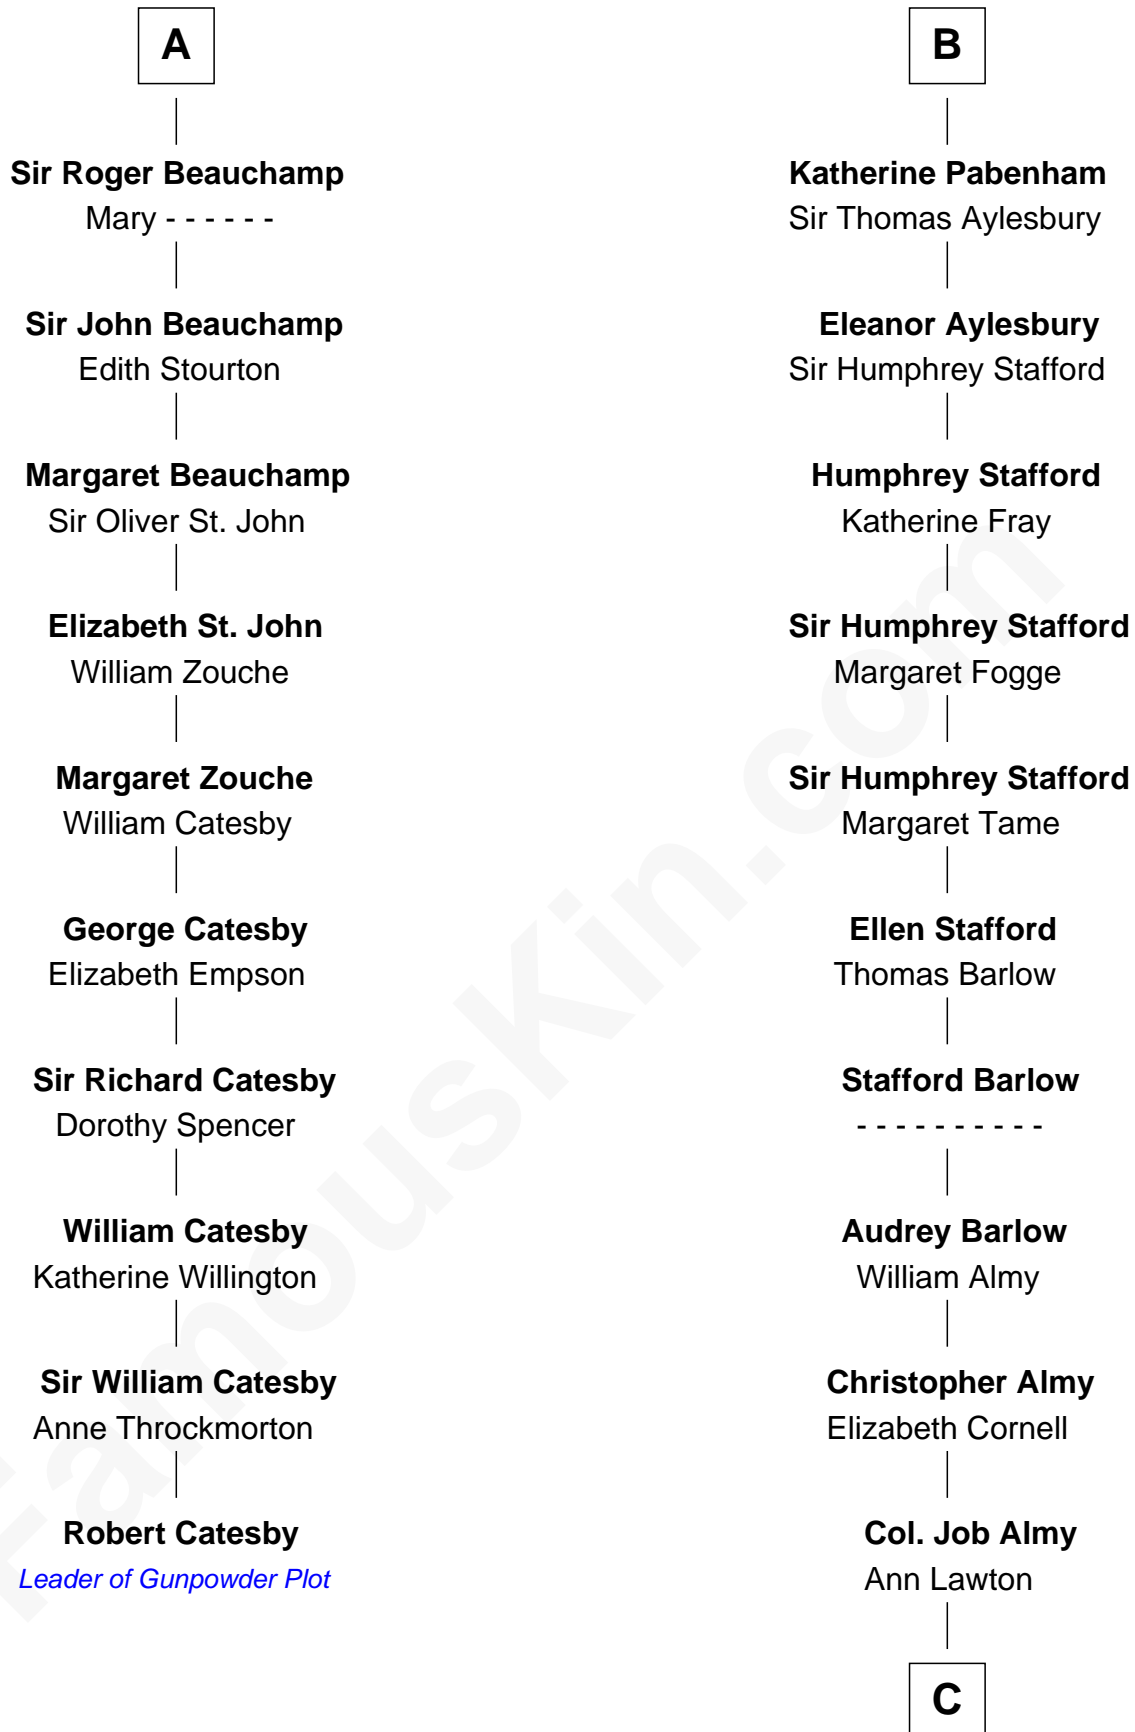

FamousKin.com Relationship Chart of

Robert Catesby

Leader of Gunpowder Plot

16th cousin 2 times removed of

William Ellery

Signer of the Declaration of Independence

Gundred de Warenne

with husband
Roger de Newburgh

Gilbert FitzRoger

Isabel Mauduit

Sir William de Beauchamp

Hawise de Lancaster

Peter II de Brus

Sir Walter de Beauchamp

Alice de Tony

Agnes de Brus

Walter de Fauconberge

Roger de Beauchamp

Anice de Fauconberge

Sir Nicholas Engaine

Sir Roger de Beauchamp

Sibyl de Pateshulle

Sir John d'Engaine

Joan Peveral

Sir Roger de Beauchamp

Joan de Clopton

Elizabeth d'Engaine

Sir Laurence de Pabenham

A

B

C

—
Elizabeth Almy