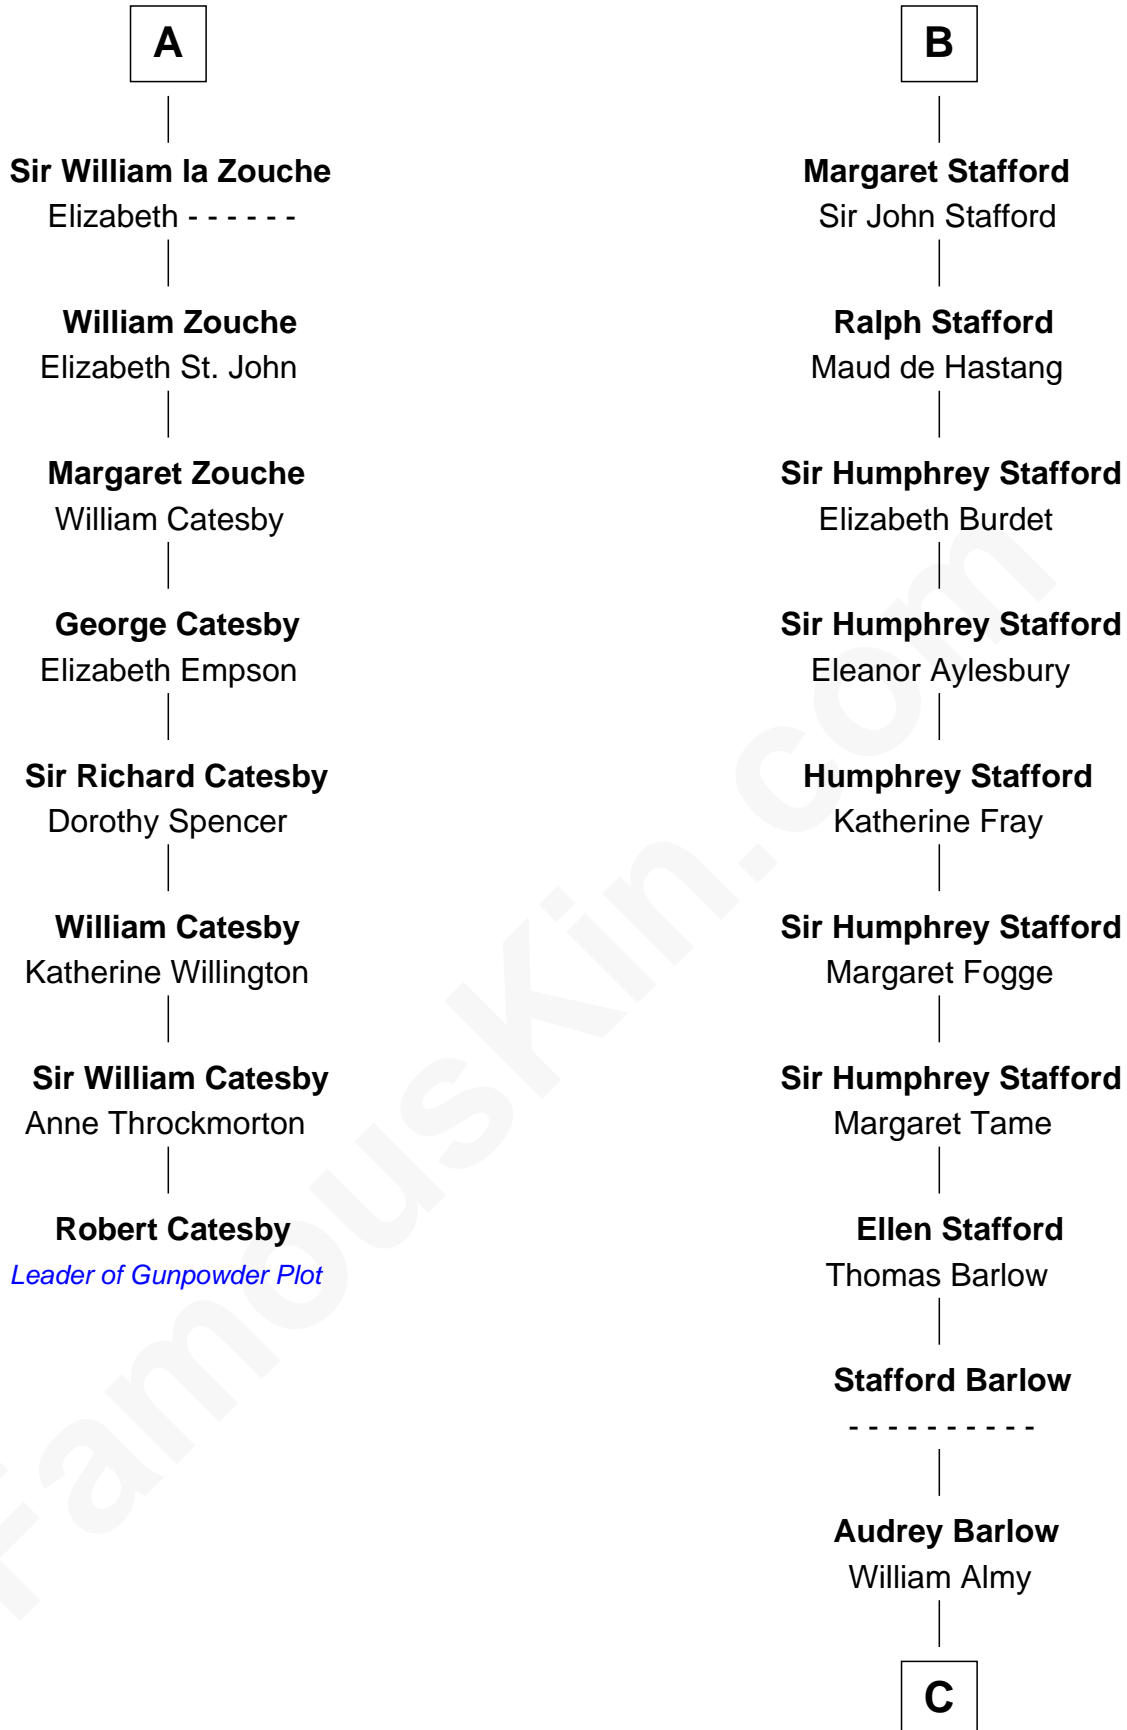

# FamousKin.com Relationship Chart of

**Robert Catesby**

*Leader of Gunpowder Plot*

14th cousin 6 times removed of

**William Ellery**

*Signer of the Declaration of Independence*

**John FitzGilbert**  
Sybilla of Salisbury

**C**

—  
**Christopher Almy**

Elizabeth Cornell

—  
**Col. Job Almy**

Ann Lawton

—  
**Elizabeth Almy**

William Ellery

—  
**William Ellery**