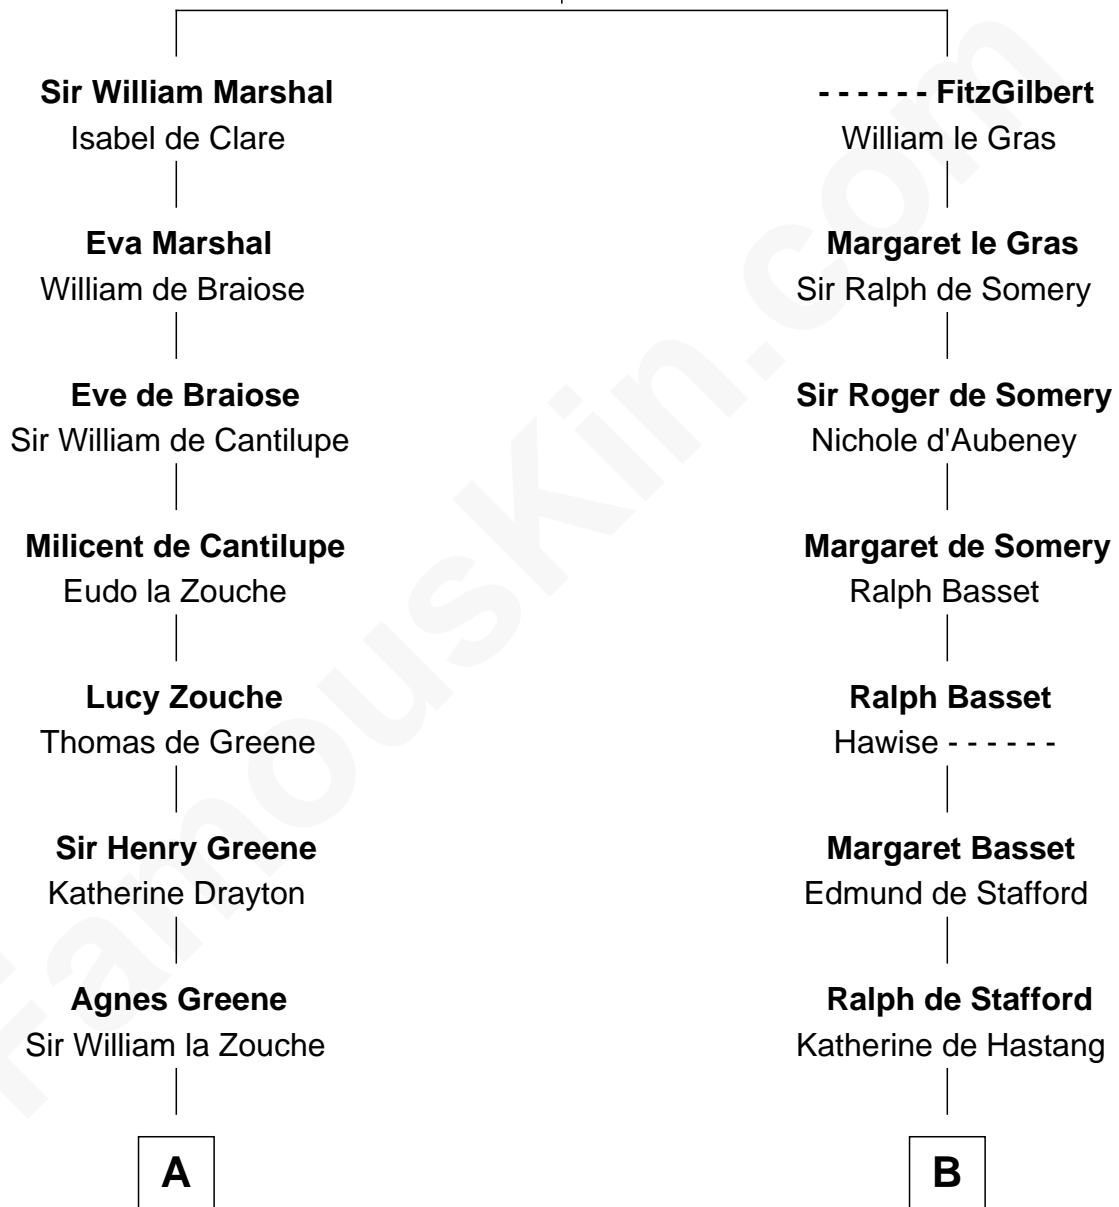

# FamousKin.com Relationship Chart of

**Robert Catesby**

*Leader of Gunpowder Plot*

14th cousin 6 times removed of

**William Ellery**

*Signer of the Declaration of Independence*

**John FitzGilbert**  
Sybilla of Salisbury

**C**

—  
**Christopher Almy**

Elizabeth Cornell

—  
**Col. Job Almy**

Ann Lawton

—  
**Elizabeth Almy**

William Ellery

—  
**William Ellery**