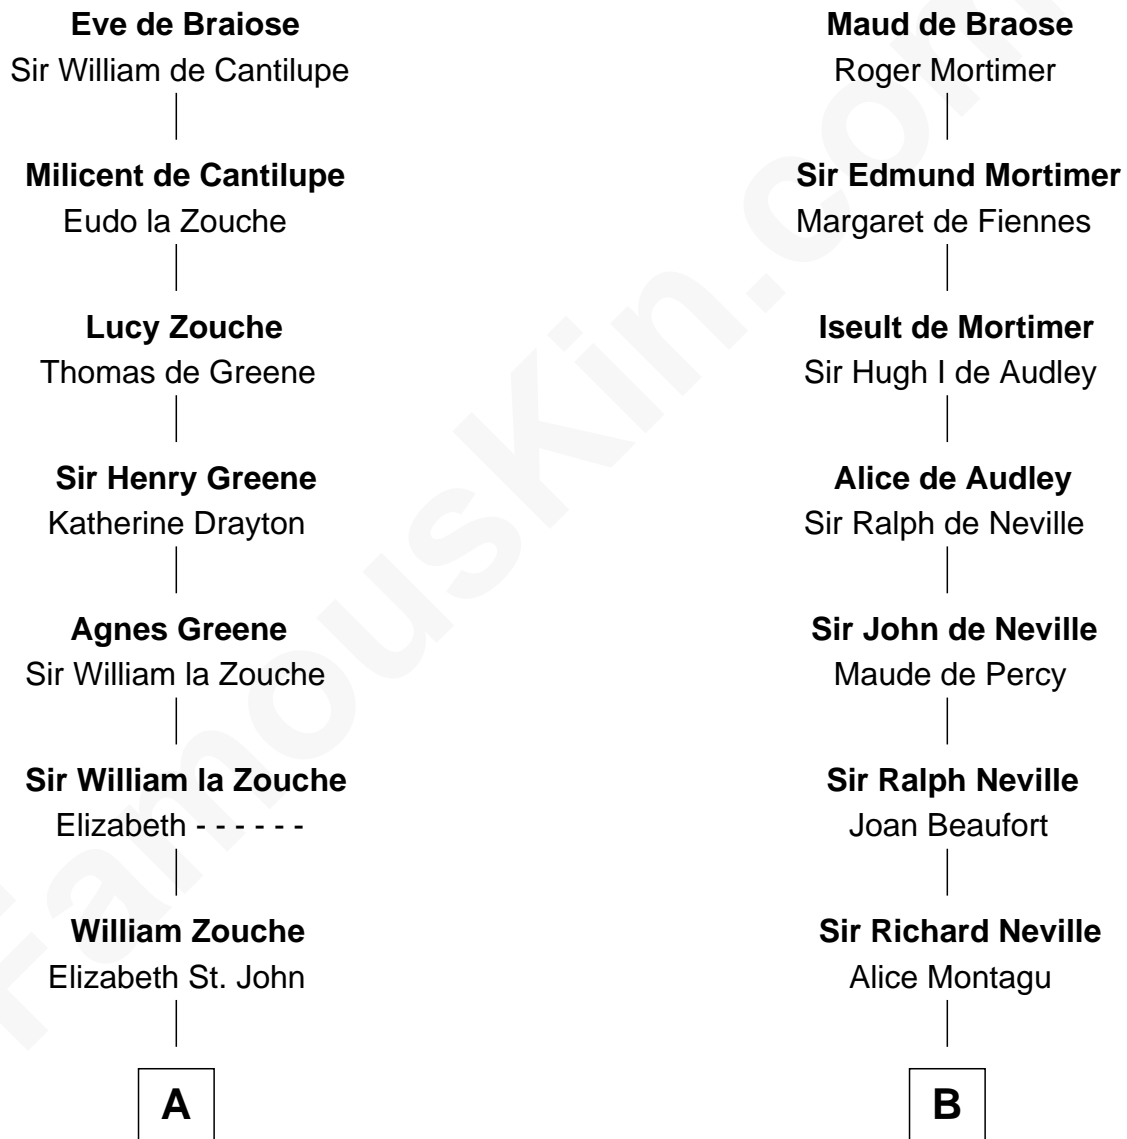

# FamousKin.com Relationship Chart of

**Robert Catesby**

*Leader of Gunpowder Plot*

12th cousin 6 times removed of

**Fletcher Christian**

*Leader of the mutiny on the Bounty*

**William de Braiose**

Eva Marshal

**C**

**Charles Christian**

Anne Dixon

**Fletcher Christian**

*Leader of the mutiny on the Bounty*

FamousKin.com