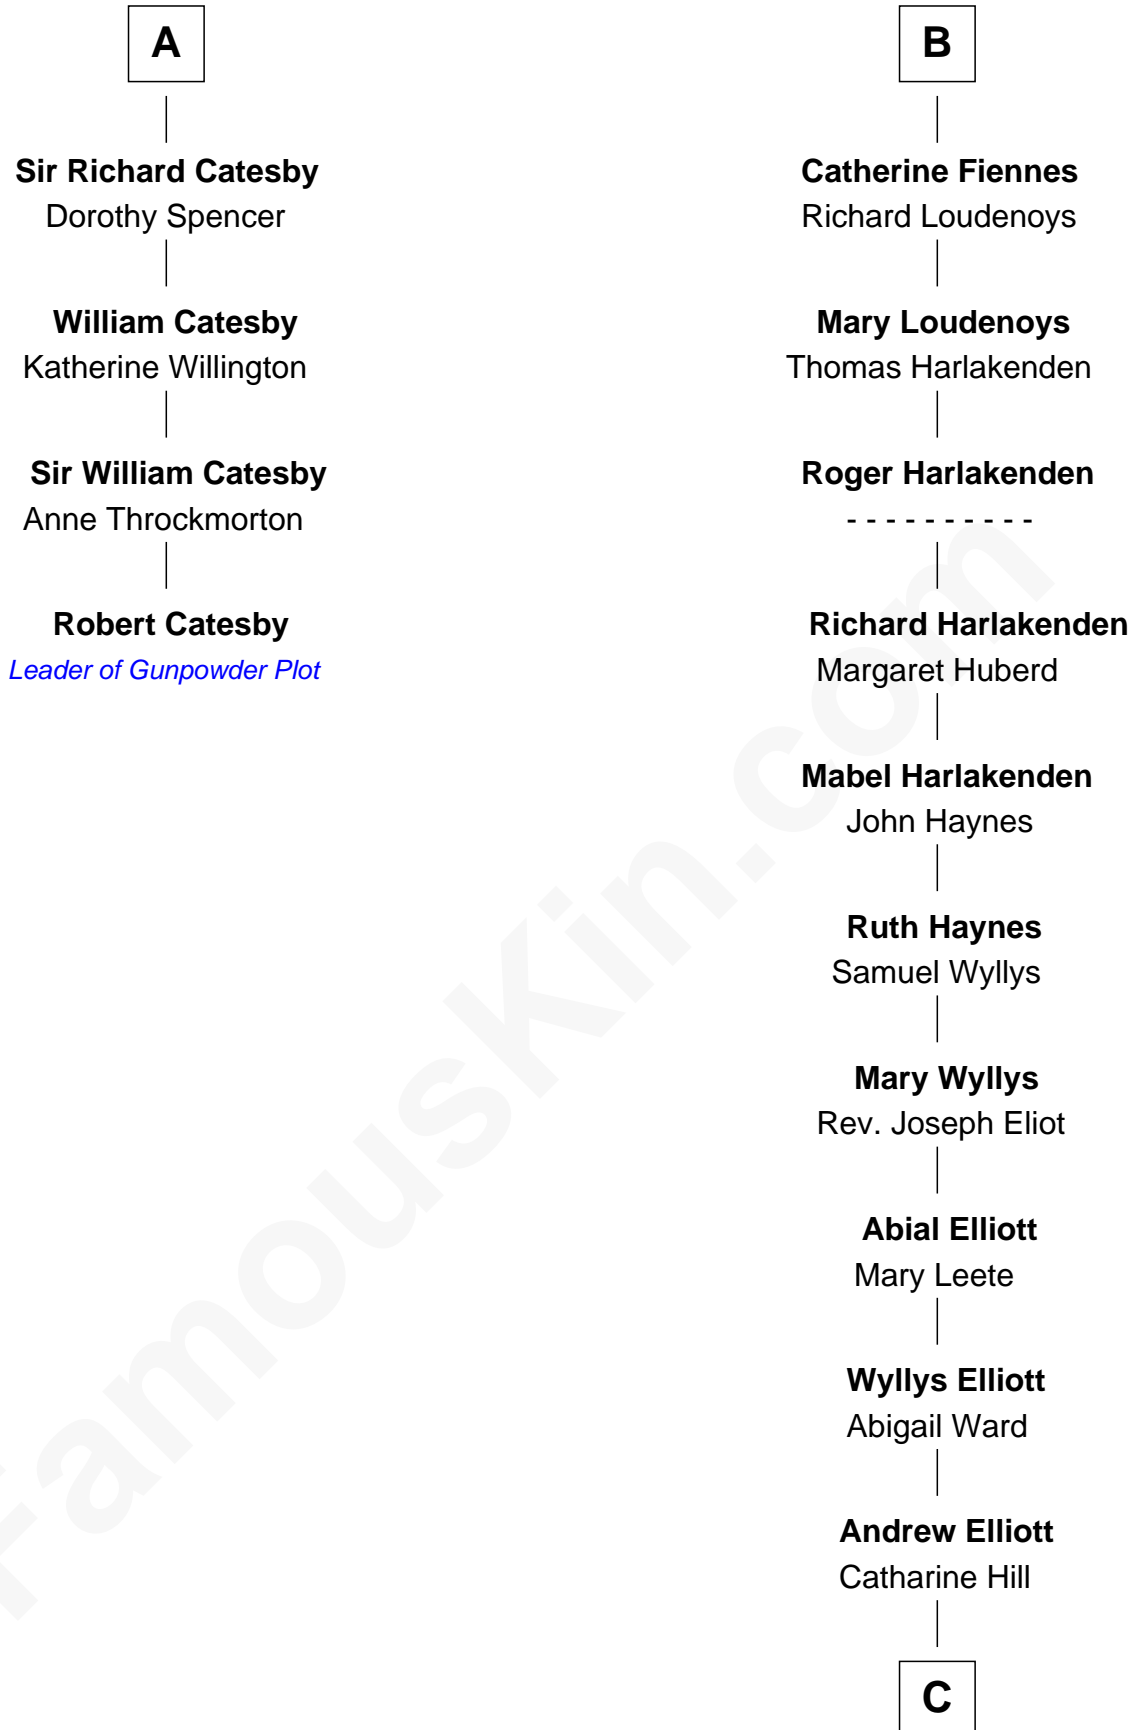

FamousKin.com Relationship Chart of

Robert Catesby

Leader of Gunpowder Plot

10th cousin 11 times removed of

Ali Wentworth

TV Actress and Comedienne

Bartholomew de Badlesmere

Margaret de Clare

Sir William de Bohun

Humphrey de Bohun

Joan Fitzalan

Eleanor de Bohun

Sir Thomas Plantagenet

Anne Plantagenet

Sir William Bouchier

Sir John Bouchier

Margaret Berners

Sir Humphrey Bouchier

Elizabeth Tilney

Anne Bouchier

Thomas Fiennes

B

C

Charles Wyllys Elliott

Mary Green White

Howard Elliott

Janet January

Janet January Elliott

Richard Bryant Hobart

Mable Bryant Hobart

Eric Bartlett Wentworth

Ali Wentworth