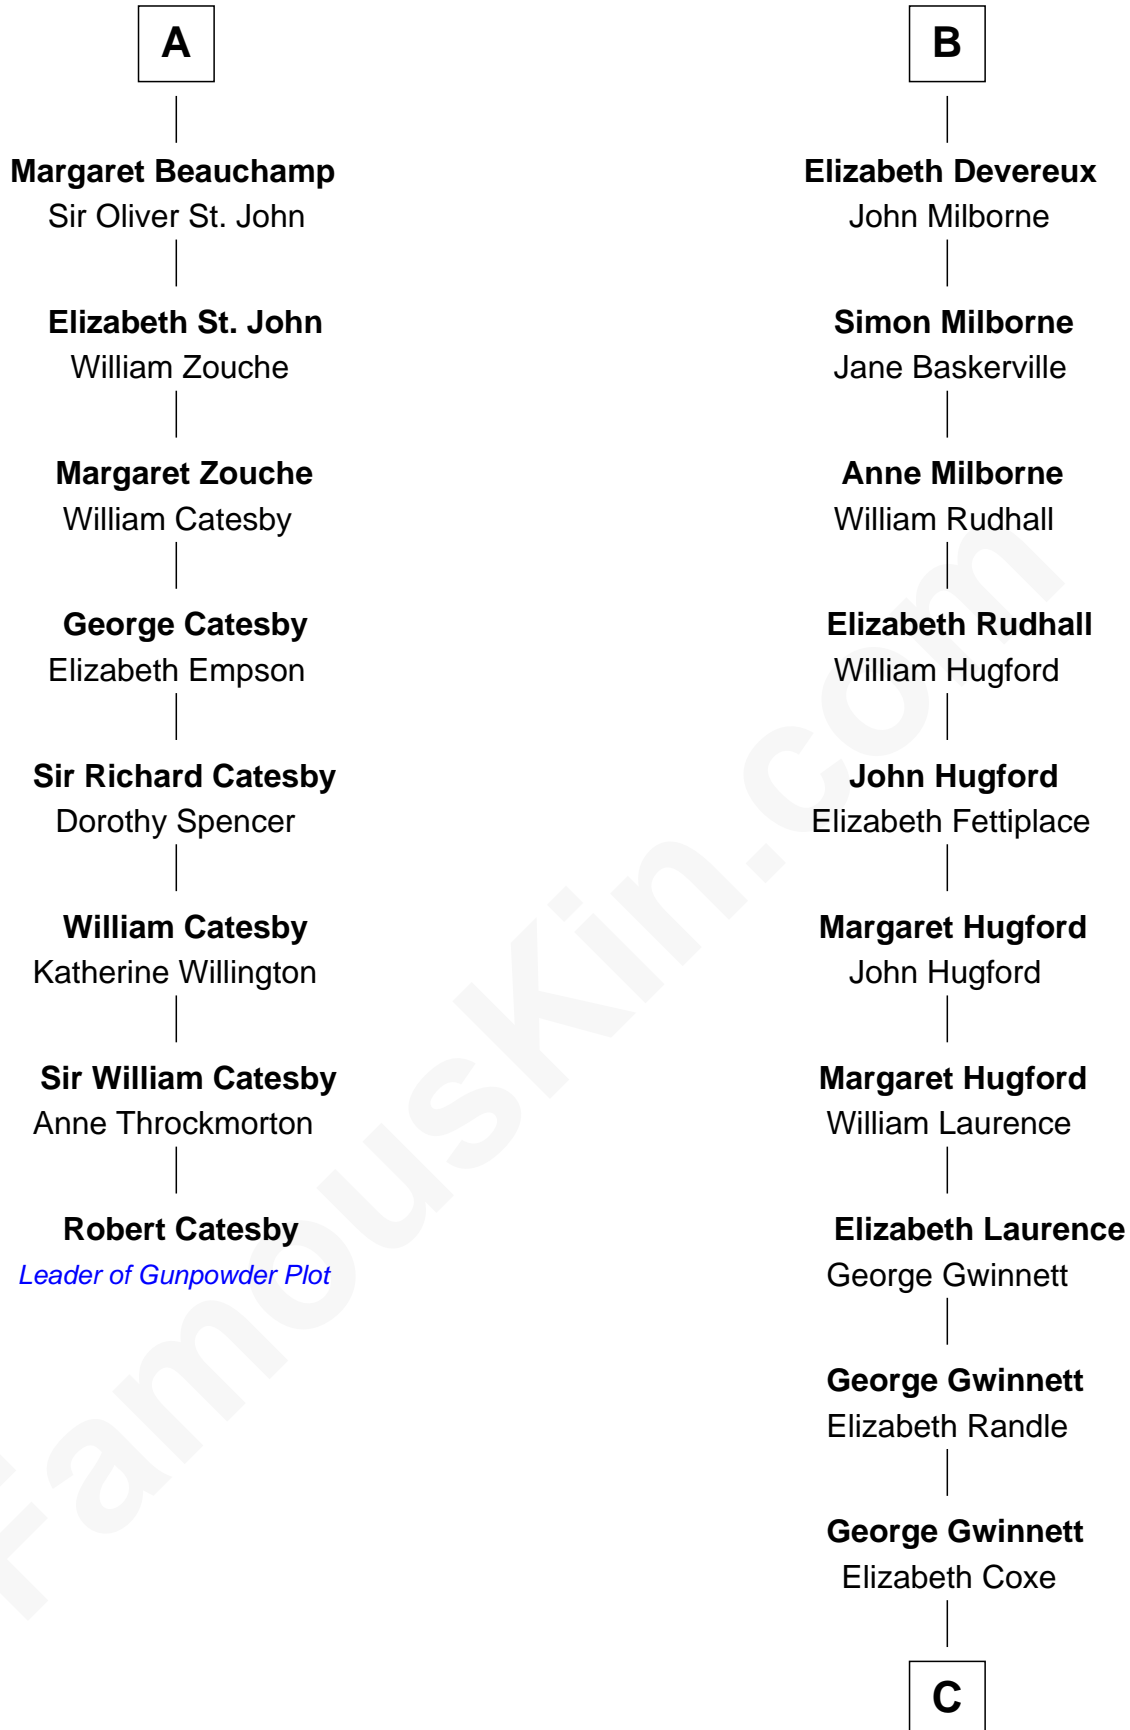

# FamousKin.com Relationship Chart of

**Robert Catesby**

*Leader of Gunpowder Plot*

14th cousin 4 times removed of

**Button Gwinnett**

*Signer of the Declaration of Independence*

**Sir Humphrey de Bohun**

Maud of Eu

**C**

Rev. Samuel Gwinnett

Anne Eames

**Button Gwinnett**

*Signer of Declaration of Independence*

FamousKin.com