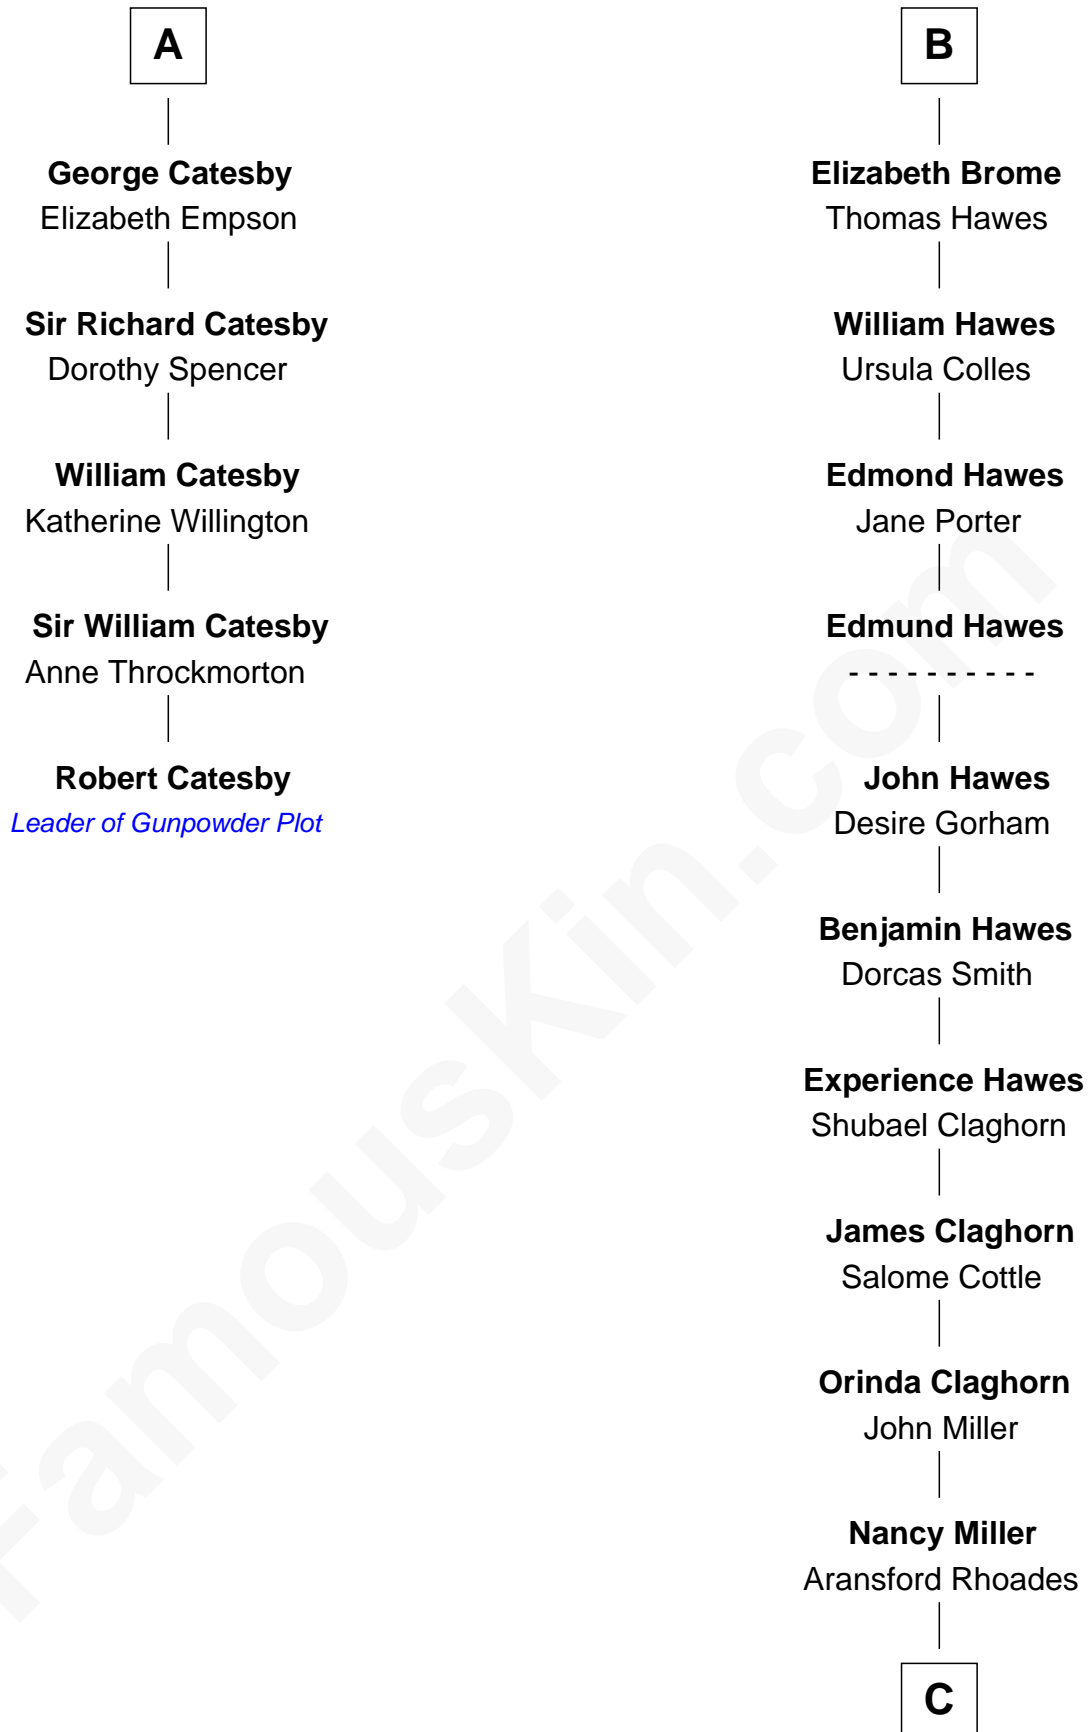

# FamousKin.com Relationship Chart of

**Robert Catesby**

*Leader of Gunpowder Plot*

11th cousin 10 times removed of

**Penn Jillette**

*Magician*

**Sir Robert de Ros**

Isabel de Aubeney

**C**

**Ellen L. Rhoades**  
Marshall I. Jenkins

**Cora Ellen Jenkins**

-----  
**Elizabeth Jenkins**  
Robert Henry Parks

**Valda Ruth Parks**  
Samuel Herbert Jillette

**Penn Jillette**  
*Magician*

FamousKin.com