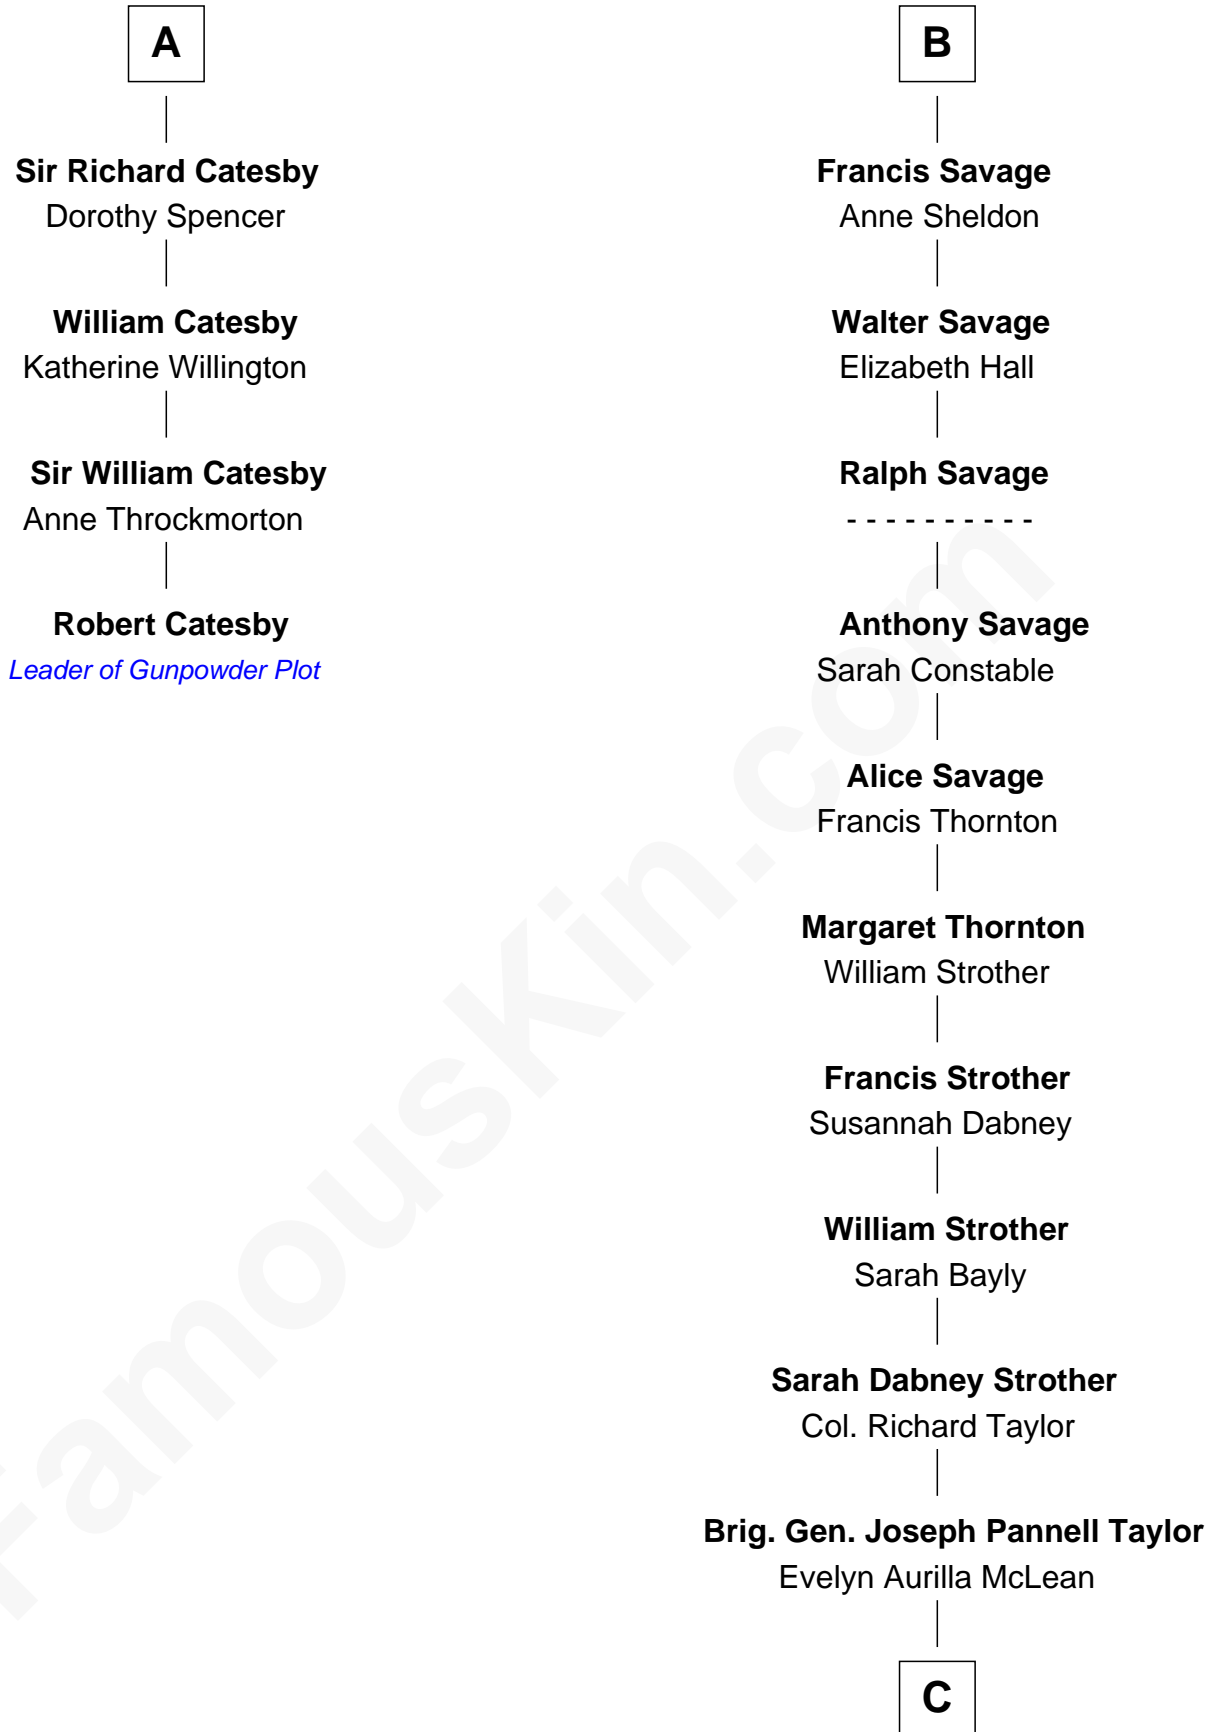

FamousKin.com Relationship Chart of

Robert Catesby

Leader of Gunpowder Plot

10th cousin 11 times removed of

Parker Stevenson

TV and Movie Actor

Bartholomew de Badlesmere

Margaret de Clare

Margery de Badlesmere

Sir William de Ros

Elizabeth de Roos

Sir William la Zouche

Sir William la Zouche

Agnes Greene

Sir William la Zouche

Elizabeth - - - - -

Sir John Savage

Sir Christopher Savage

Anne Stanley

Sir Christopher Savage

Anne Lygon

B

C

Col. Joseph Hancock Taylor

Mary Montgomery Meigs

Evelyn Taylor

Eli Kirk Price

Philip Price

Sarah Meade Harrison

Sarah Meade Price

Richard Stevenson Parker

Parker Stevenson