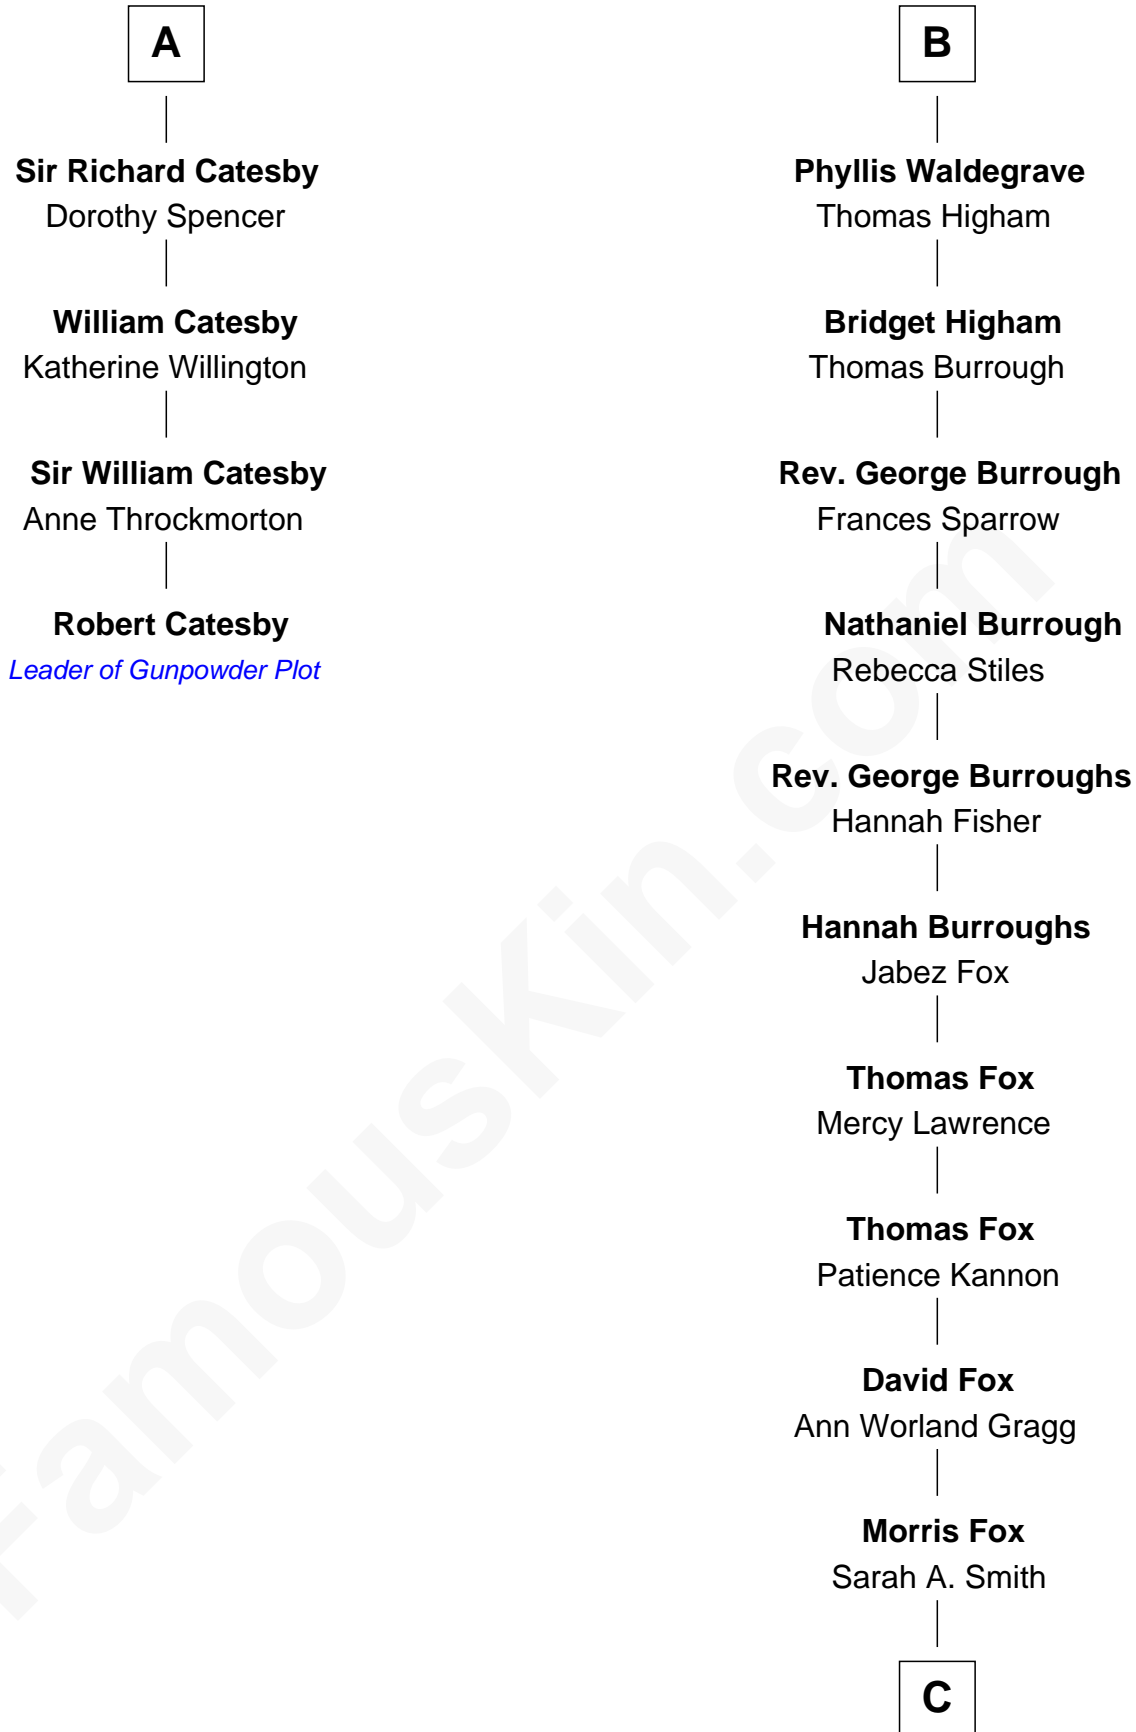

FamousKin.com Relationship Chart of

Robert Catesby

Leader of Gunpowder Plot

10th cousin 10 times removed of

Bob Moore

Co-Founder, Bob's Red Mill

Sir William la Zouche

Maud Lovel

Sir William Deincourt

Margaret Deincourt

Sir Robert de Tibetot

Elizabeth de Tibetot

Sir Philip le Despencer

Margery Despencer

Sir Roger Wentworth

Henry Wentworth

Elizabeth Howard

Margery Wentworth

Sir William Waldegrave

George Waldegrave

Anne Drury

B

C

Violette Fox

Daniel Francis Learnard

Clinton Morris Learnard

Gertrude Maud Yost

Doris Dell Learnard

Kenneth Earl Moore

Bob Moore

Co-Founder, Bob's Red Mill