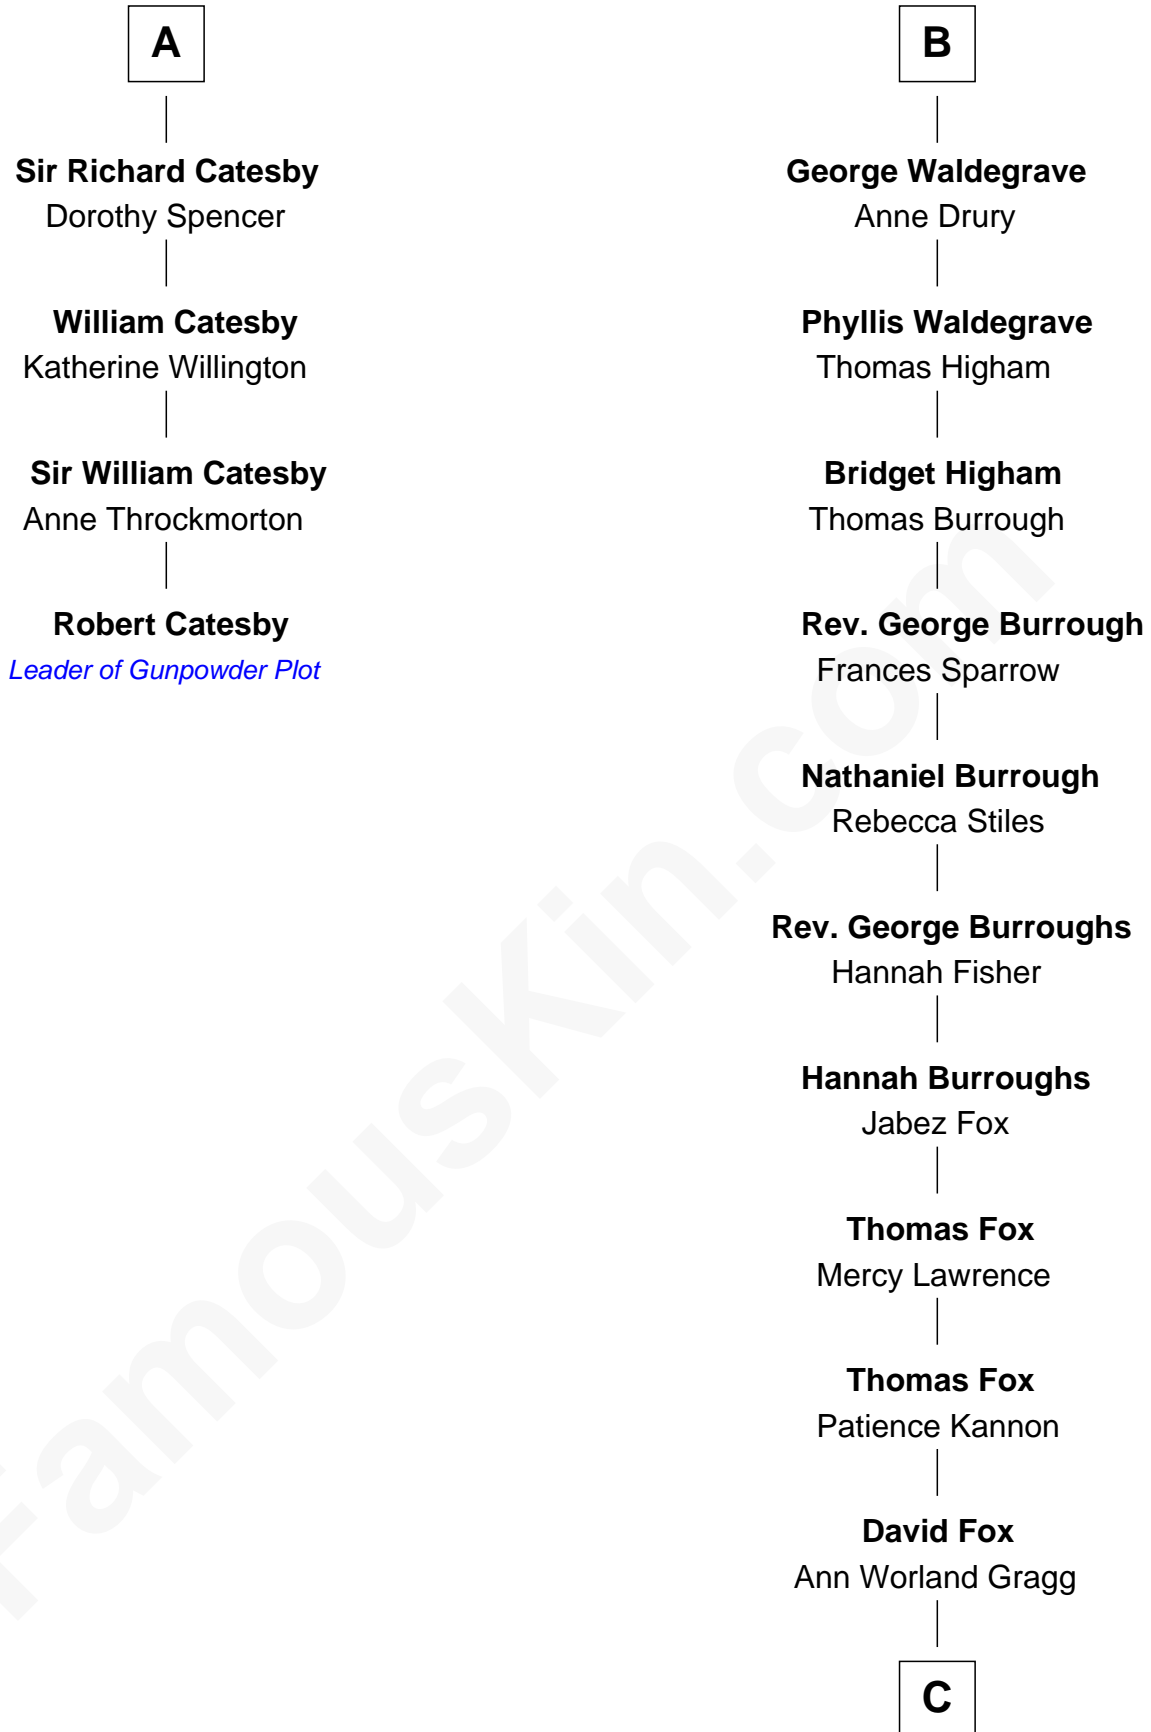

FamousKin.com Relationship Chart of

Robert Catesby

Leader of Gunpowder Plot

10th cousin 11 times removed of

Bob Moore

Co-Founder, Bob's Red Mill

William de Ros
Maude de Vaux

Sir William de Ros
Margery de Badlesmere

A

Agnes de Ros
Pain de Tibetot

Sir John de Tibetot
Margaret de Badlesmere

Sir Robert de Tibetot
Margaret Deincourt

Elizabeth de Tibetot
Sir Philip le Despencer

Margery Despencer
Sir Roger Wentworth

Henry Wentworth
Elizabeth Howard

Margery Wentworth
Sir William Waldegrave

B

C

Morris Fox

Sarah A. Smith

Violette Fox

Daniel Francis Learnard

Clinton Morris Learnard