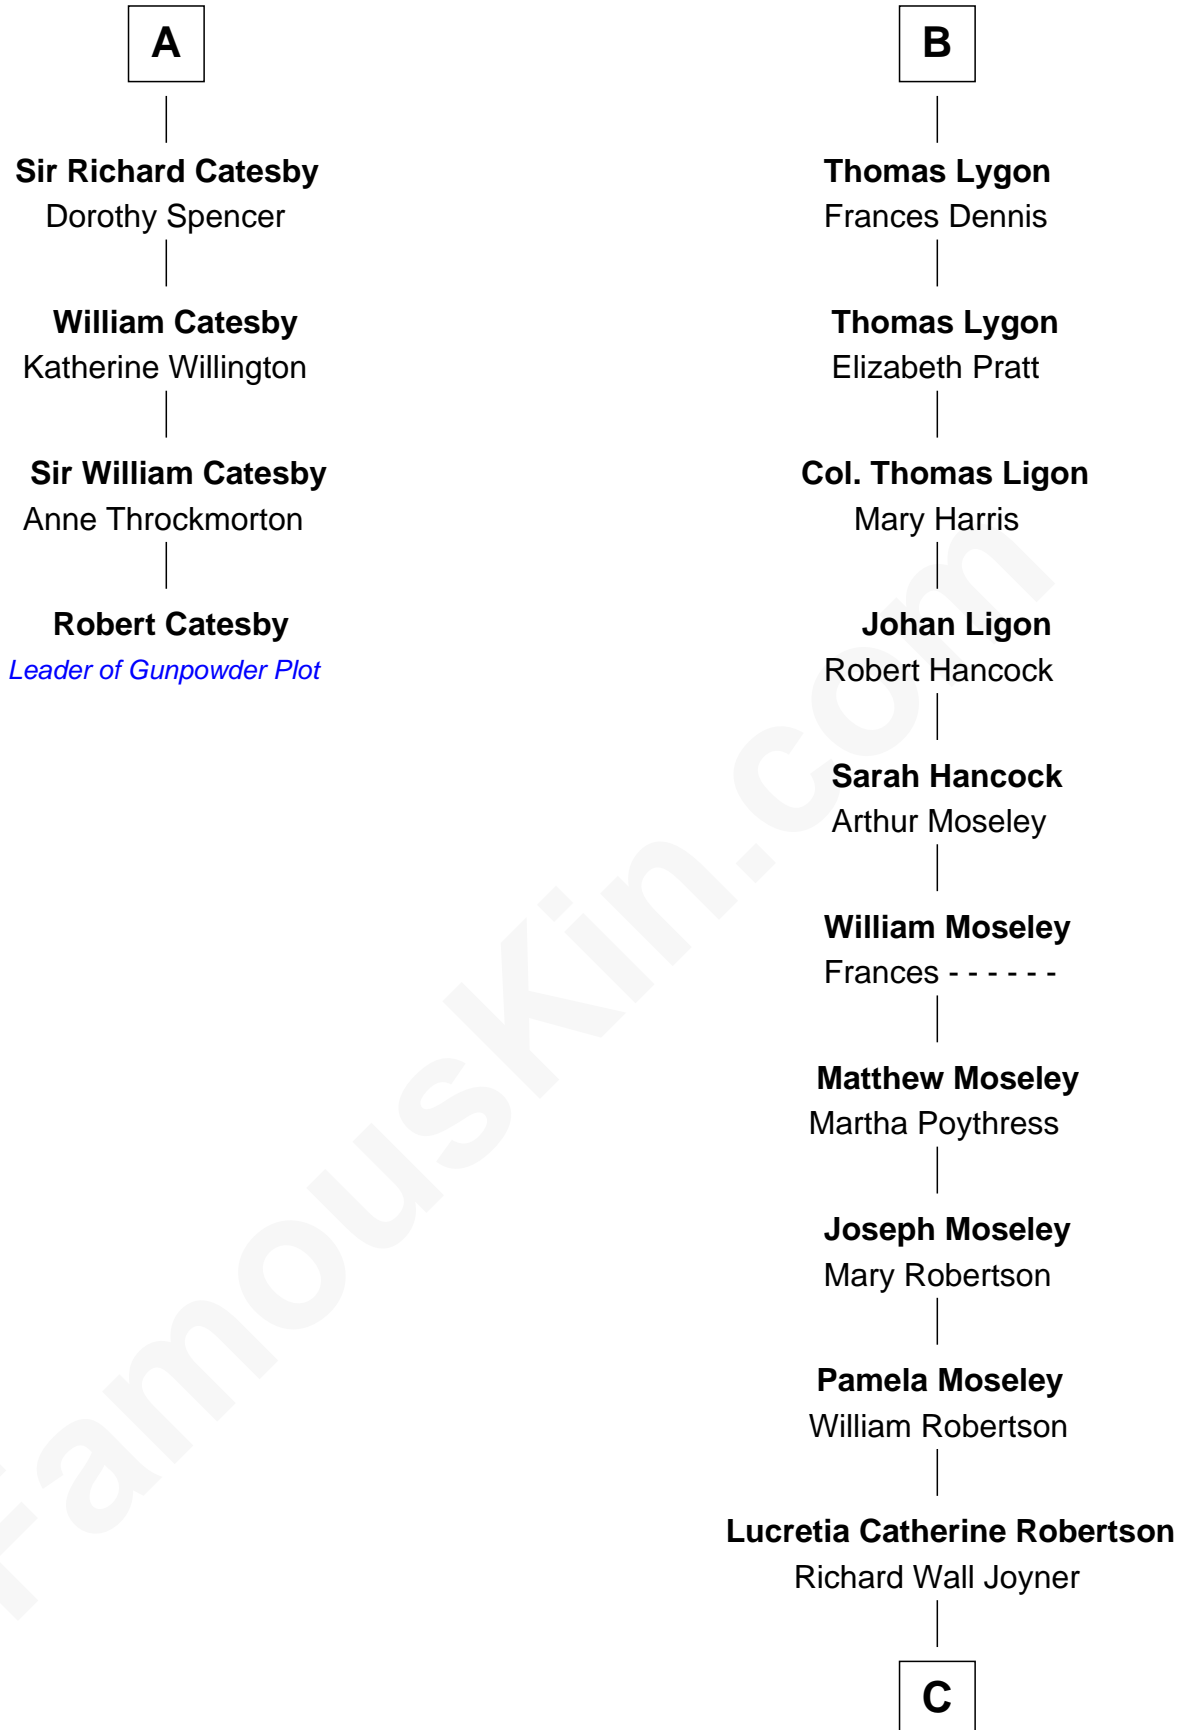

FamousKin.com Relationship Chart of

Robert Catesby

Leader of Gunpowder Plot

10th cousin 11 times removed of

Glenn Close

Movie, Television, and Stage Actress

Bartholomew de Badlesmere

Margaret de Clare

Isabel Mead

Anne Berkeley

Sir William Dennis

Eleanor Dennis

William Lygon

B

C

Elizabeth Irvin Joyner

William Murray Mitchell

Catherine Mitchell

Edwin Munford Taliaferro

Elizabeth Taliaferro

Edward Bennett Close

Dr. William Taliaferro Close

Elizabeth Mary H. Moore

Glenn Close