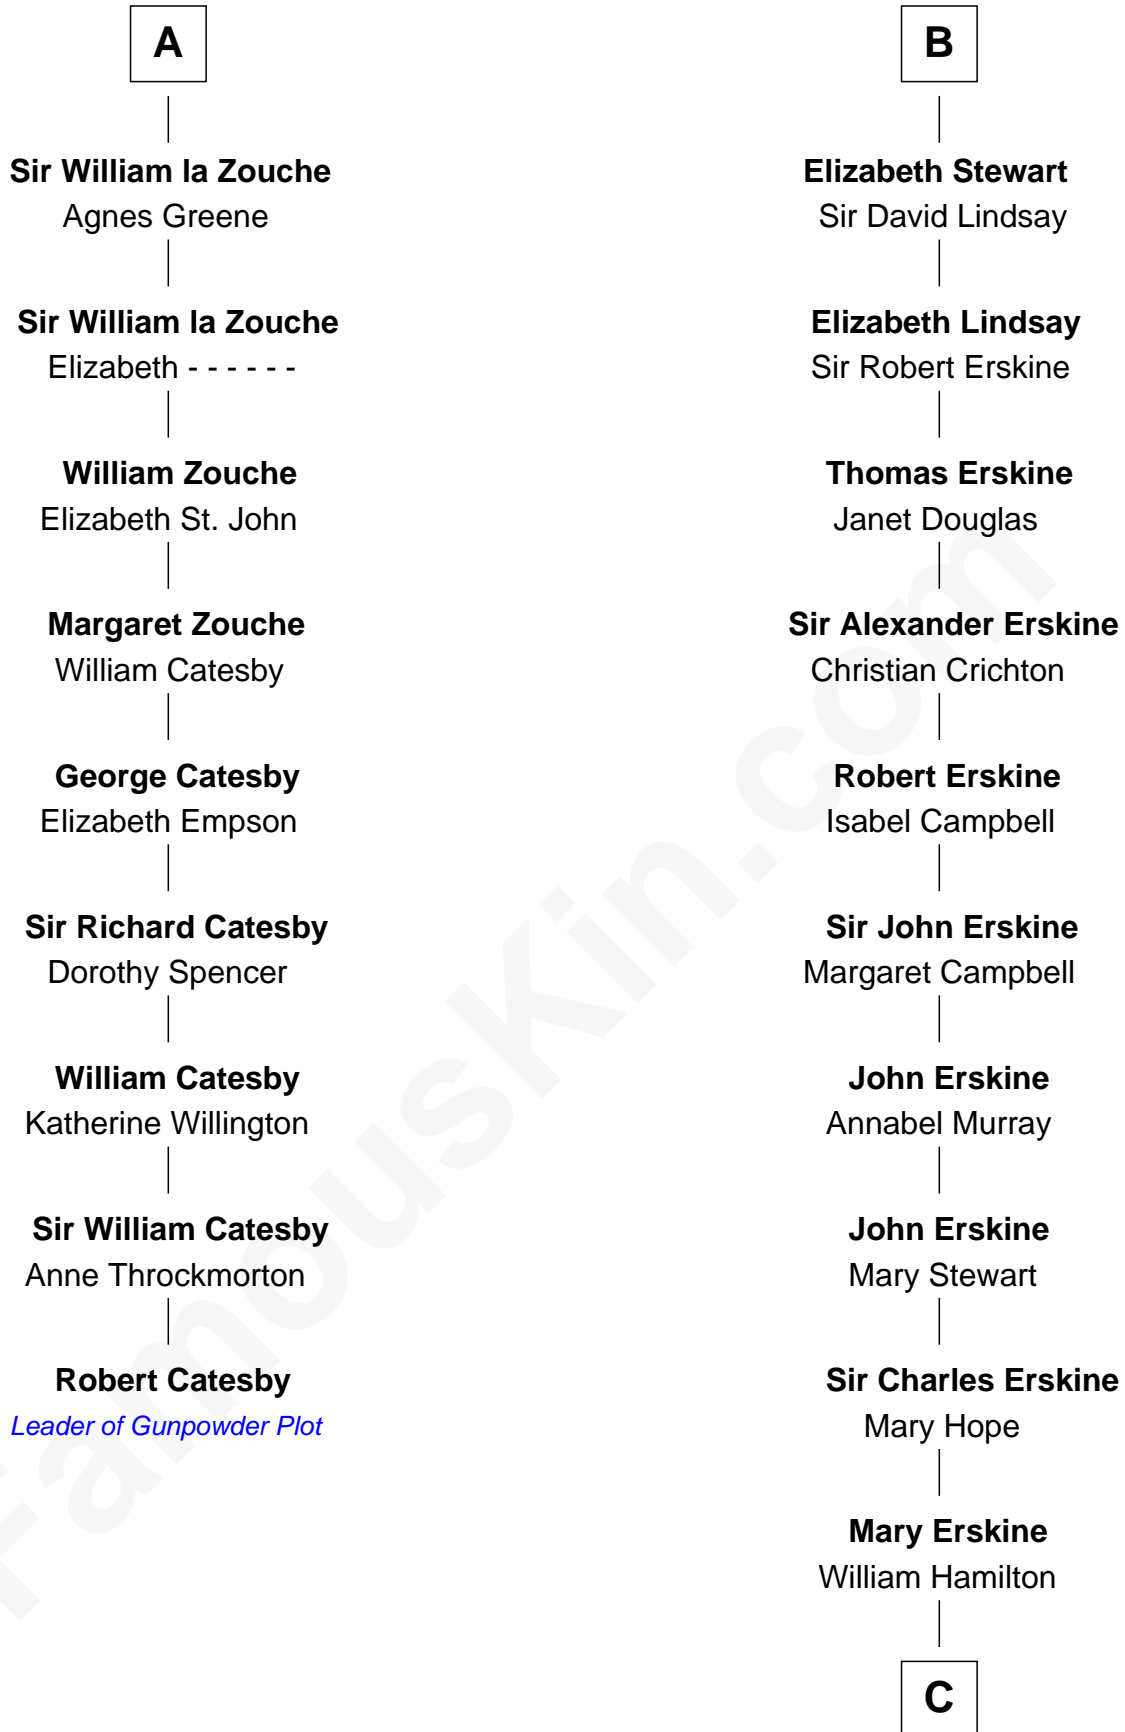

# FamousKin.com Relationship Chart of

**Robert Catesby**

*Leader of Gunpowder Plot*

15th cousin 3 times removed of

**Major John Pitcairn**

*British Commander at Battle of Lexington*

**C**

**Katherine Hamilton**

Rev. David Pitcairn

**Major John Pitcairn**

*British Commander at Lexington*

FamousKin.com