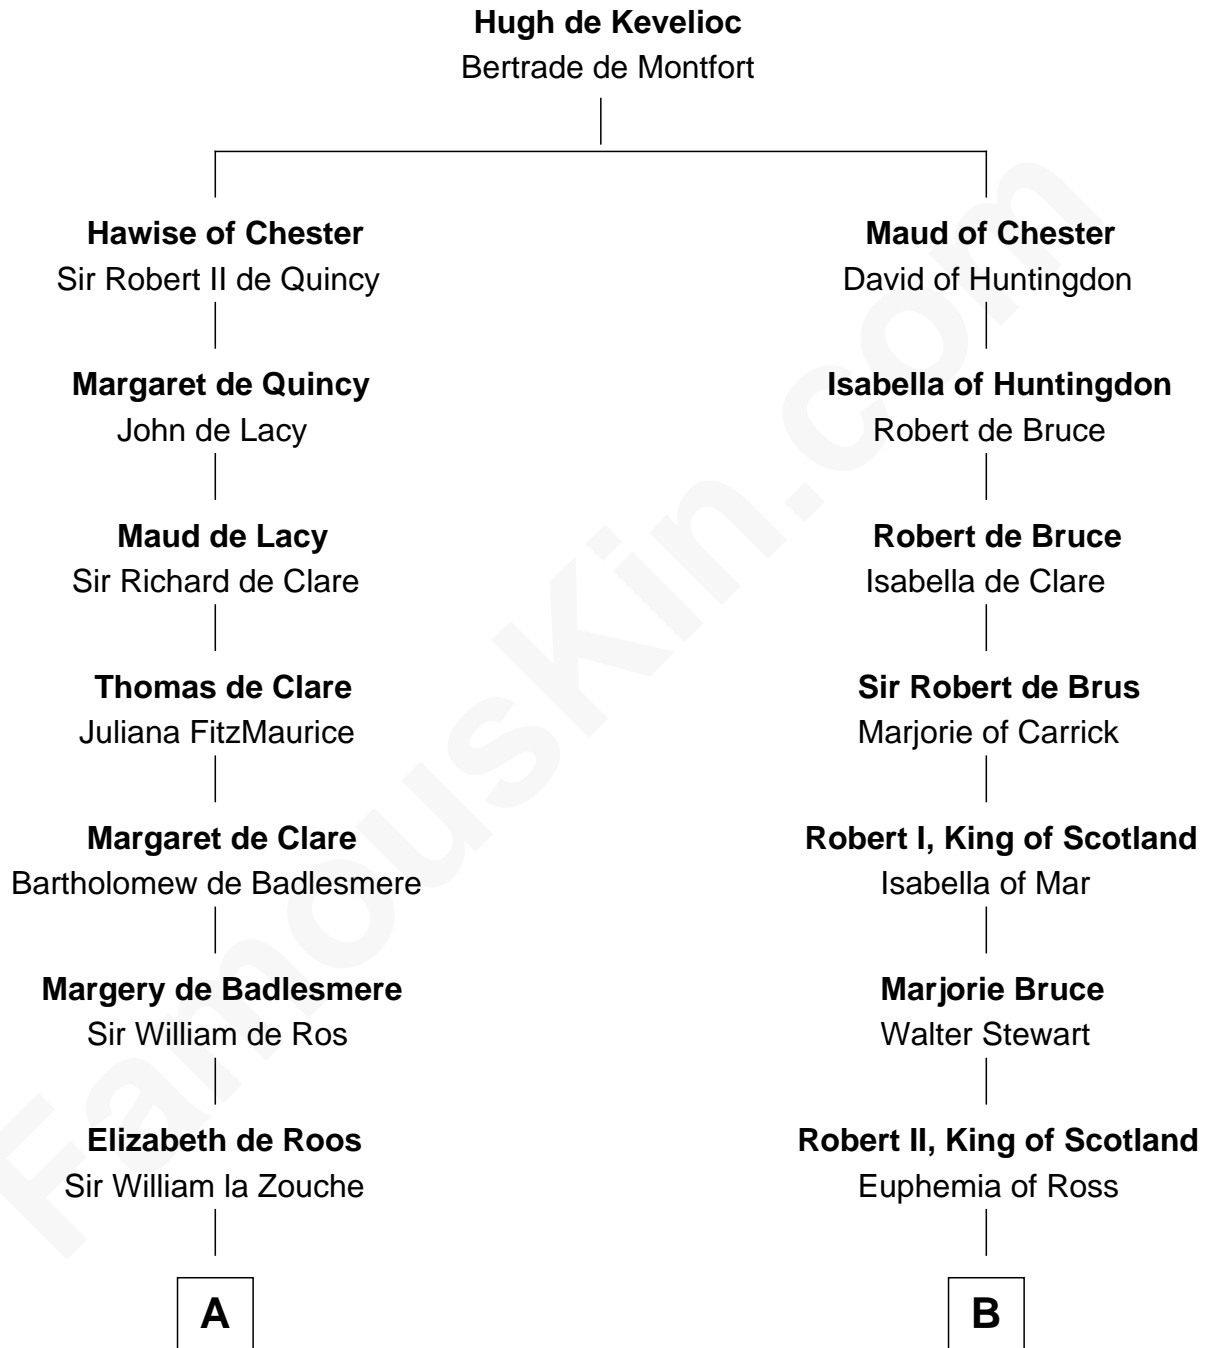

# FamousKin.com Relationship Chart of

**Robert Catesby**

*Leader of Gunpowder Plot*

15th cousin 3 times removed of

**Major John Pitcairn**

*British Commander at Battle of Lexington*

**C**

**Katherine Hamilton**

Rev. David Pitcairn

**Major John Pitcairn**

*British Commander at Lexington*

FamousKin.com