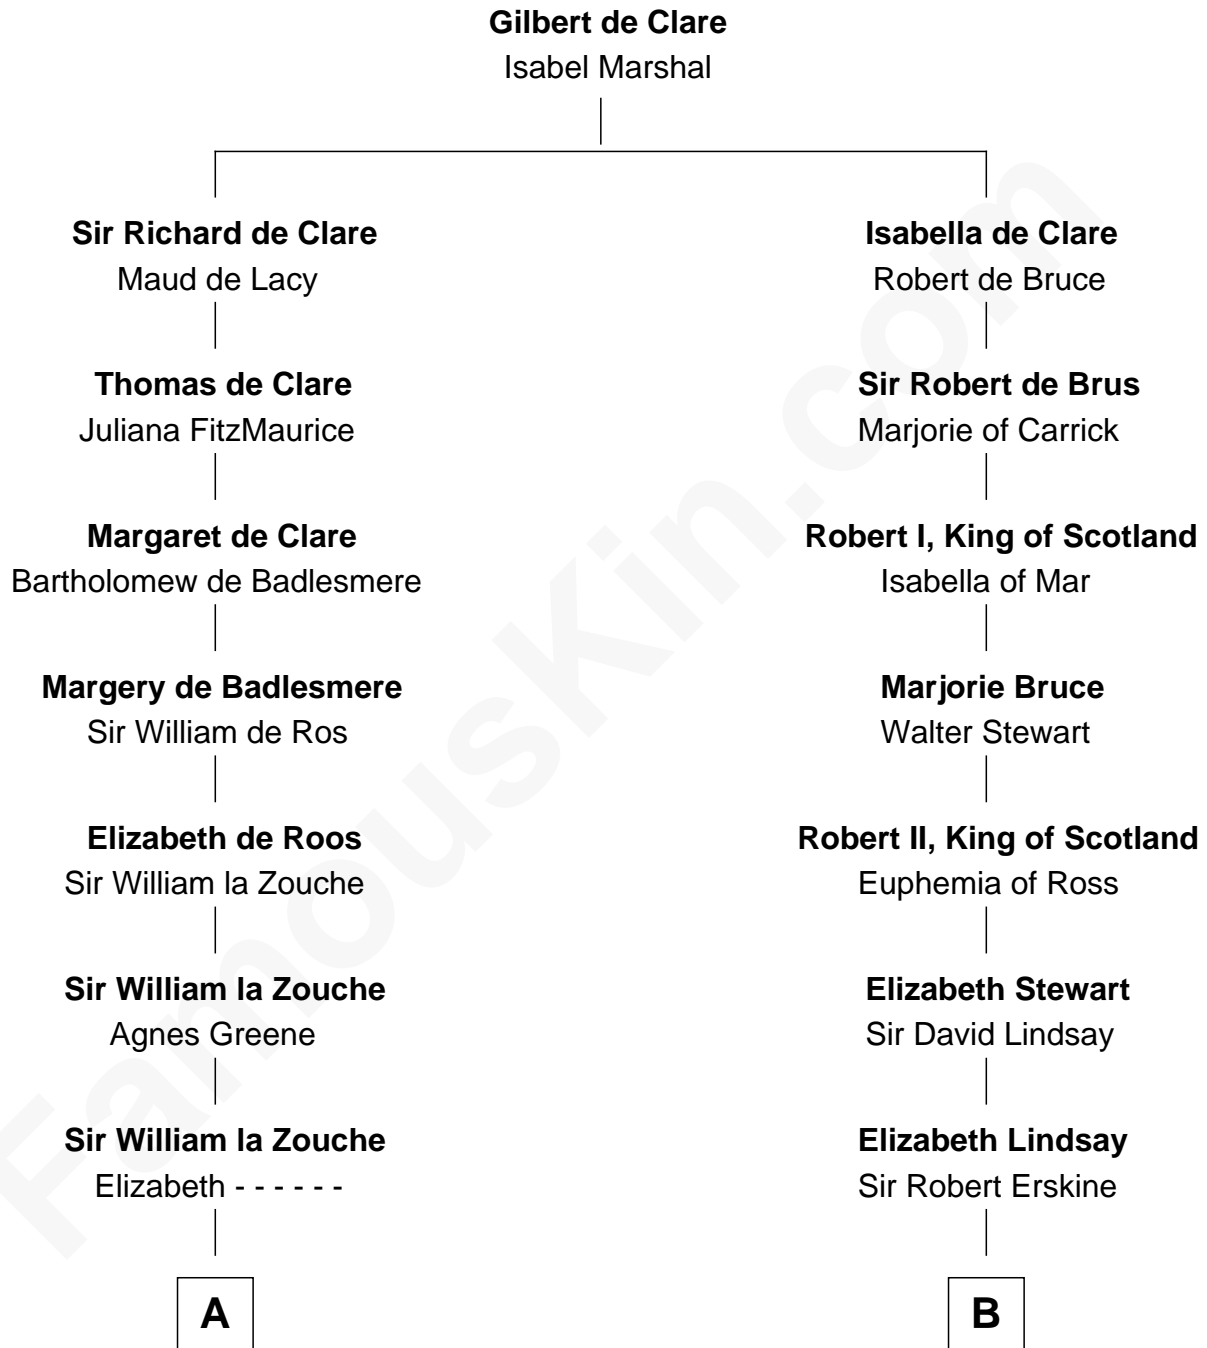

FamousKin.com Relationship Chart of

Robert Catesby

Leader of Gunpowder Plot

13th cousin 3 times removed of

Major John Pitcairn

British Commander at Battle of Lexington

A

William Zouche
Elizabeth St. John

Margaret Zouche
William Catesby

George Catesby
Elizabeth Empson

Sir Richard Catesby
Dorothy Spencer

William Catesby
Katherine Willington

Sir William Catesby
Anne Throckmorton

Robert Catesby
Leader of Gunpowder Plot