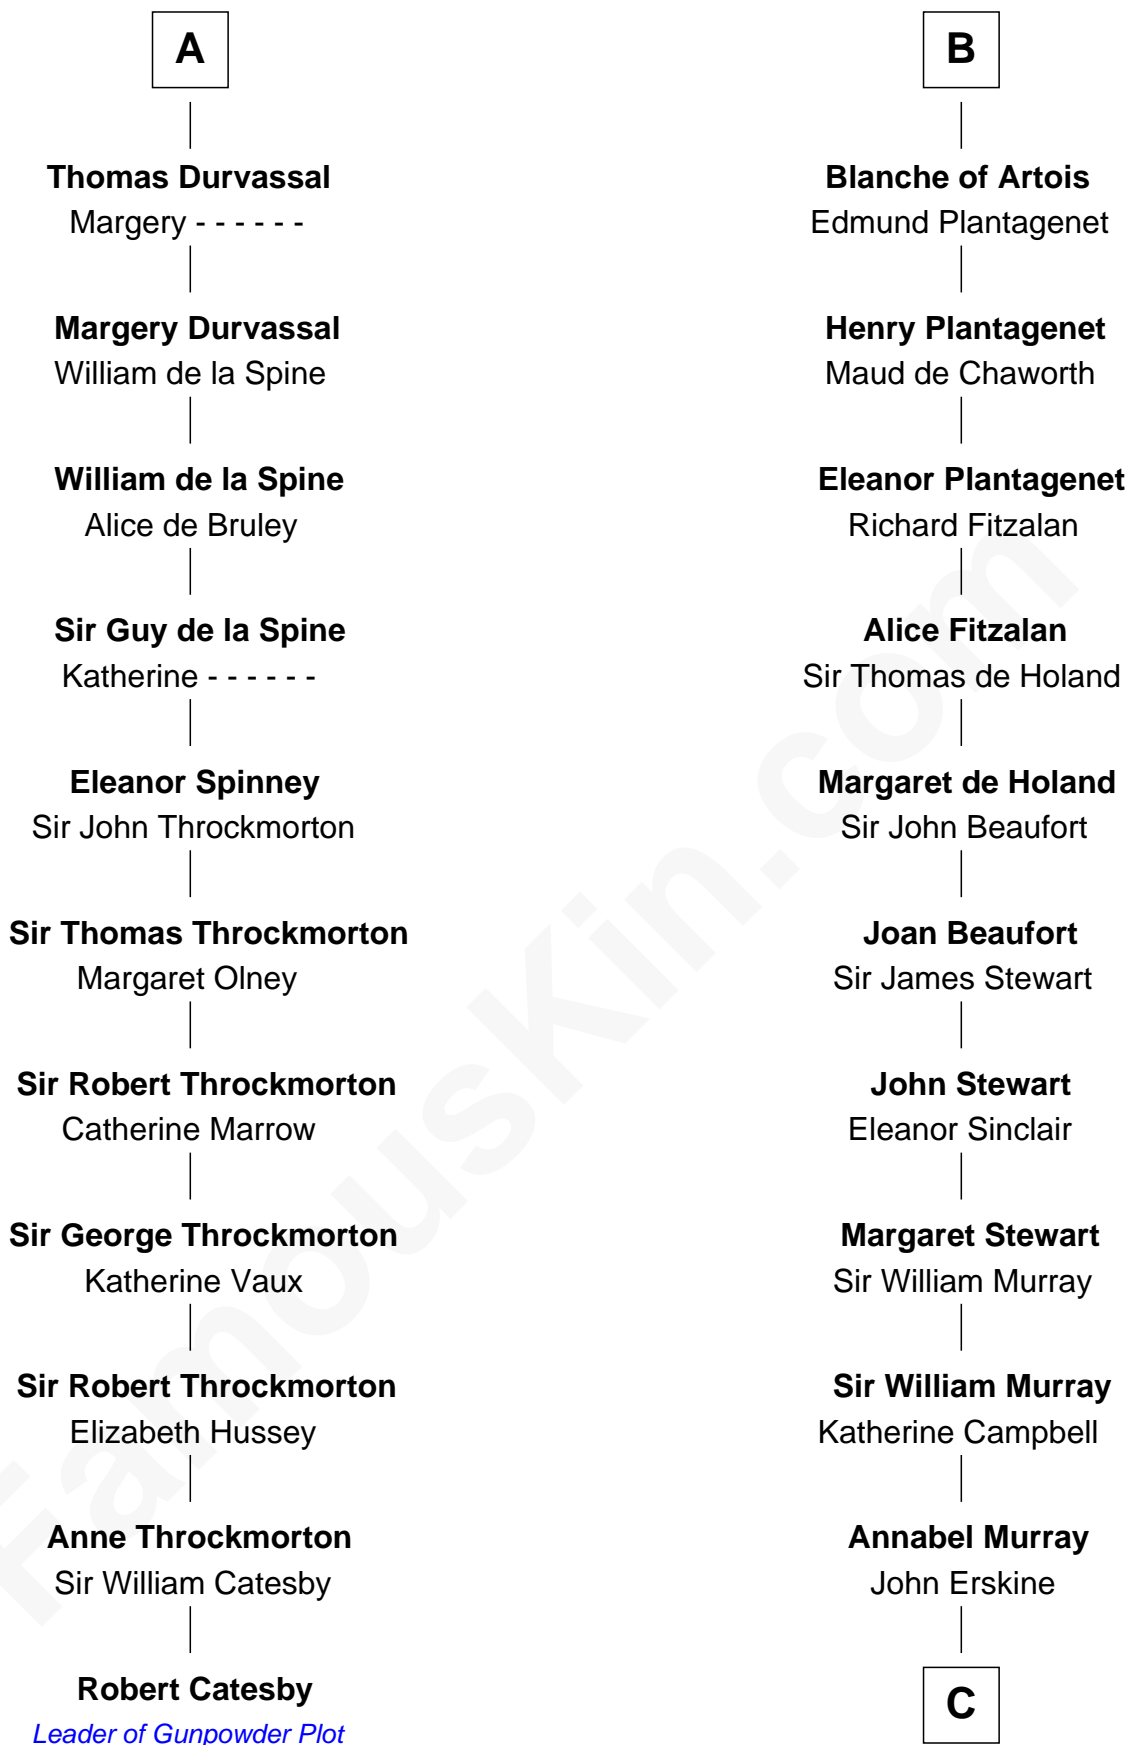

FamousKin.com Relationship Chart of

Robert Catesby

Leader of Gunpowder Plot

17th cousin 4 times removed of

Major John Pitcairn

British Commander at Battle of Lexington

Albert III, Count of Namur

Ida of Saxony

Henry I, Duke of Brabant

Mathilde of Boulogne

Henry II, Duke of Brabant

Marie of Hohenstaufen

Matilda of Brabant

Robert I, Count of Artois

B

C