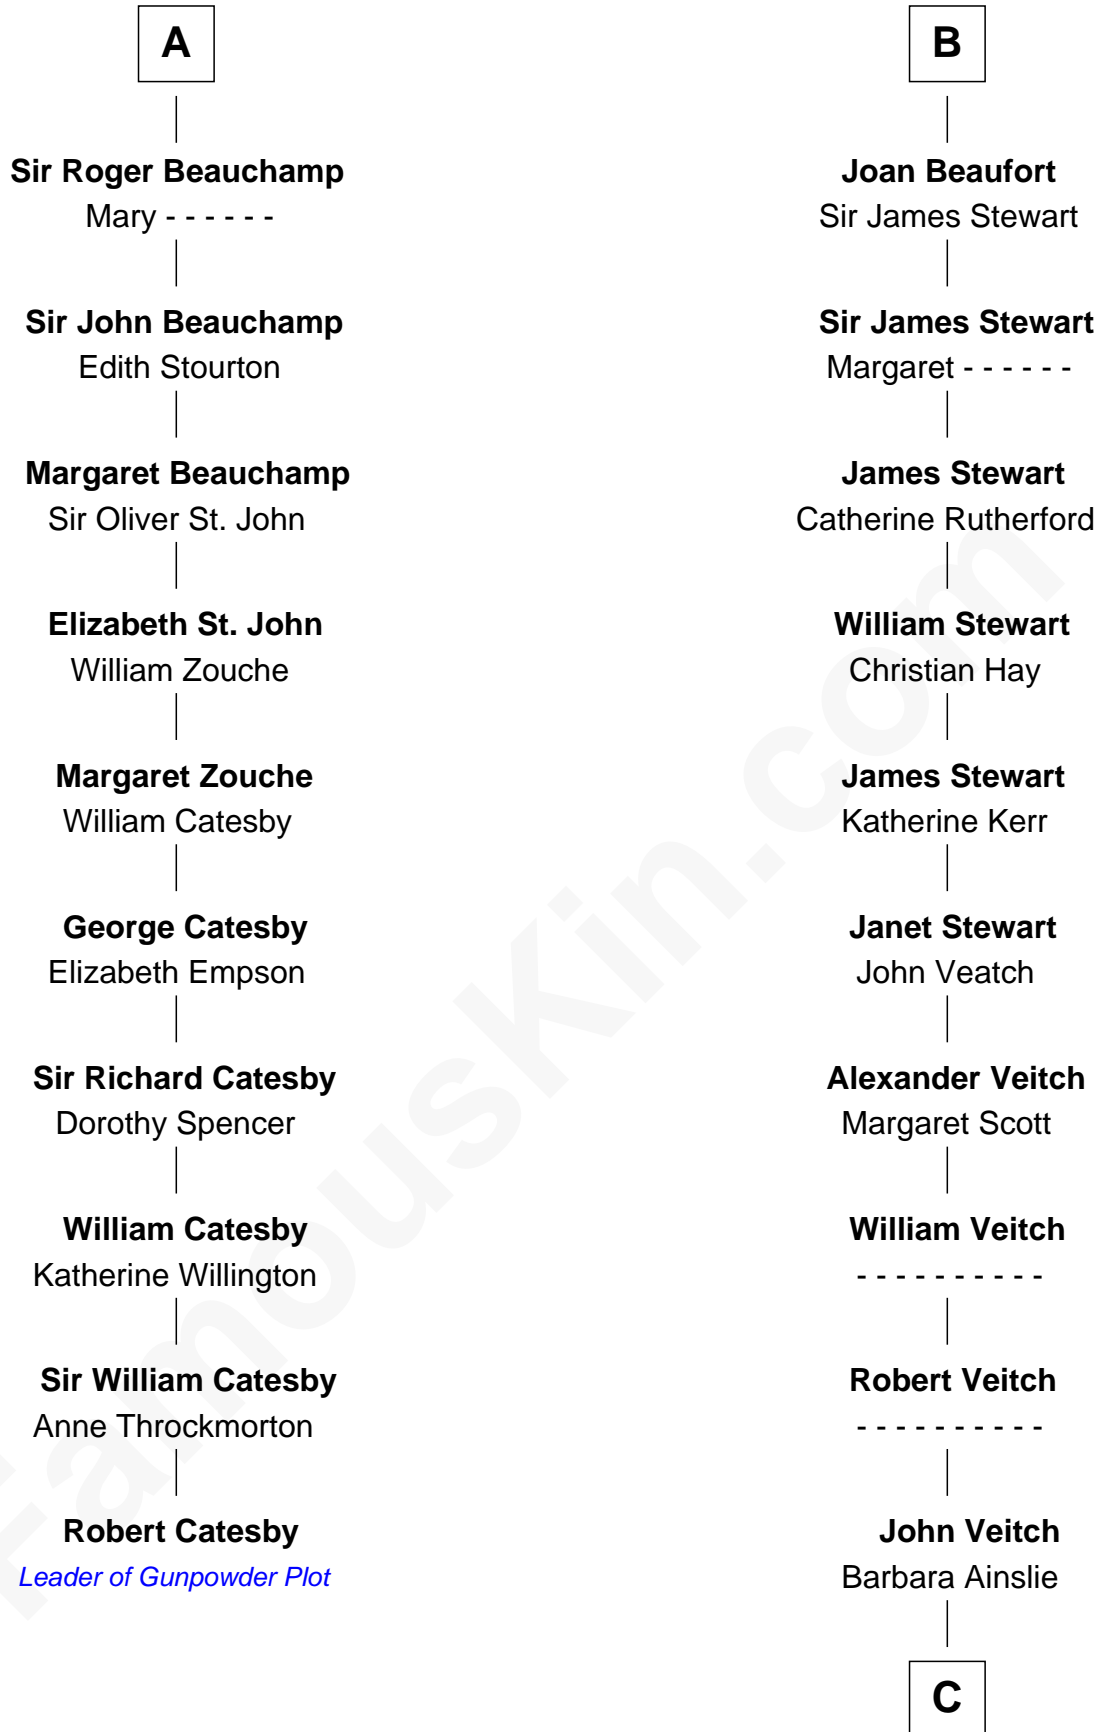

# FamousKin.com Relationship Chart of

**Robert Catesby**

*Leader of Gunpowder Plot*

16th cousin 4 times removed of

**Noel Coward**

*Playwright, Actor, and Songwriter*

**Sir Geoffrey FitzPiers**

*with wife*  
*Beatrix de Say*

*with wife*  
*Aveline de Clare*

**C**

Henry Veitch

Margaret Harrison

Henry Gordon Veitch

Mary Kathleen Synch

Violet Agnes Veitch

Arthur Sabin Coward

**Noel Coward**

*Playwright, Actor, and Songwriter*