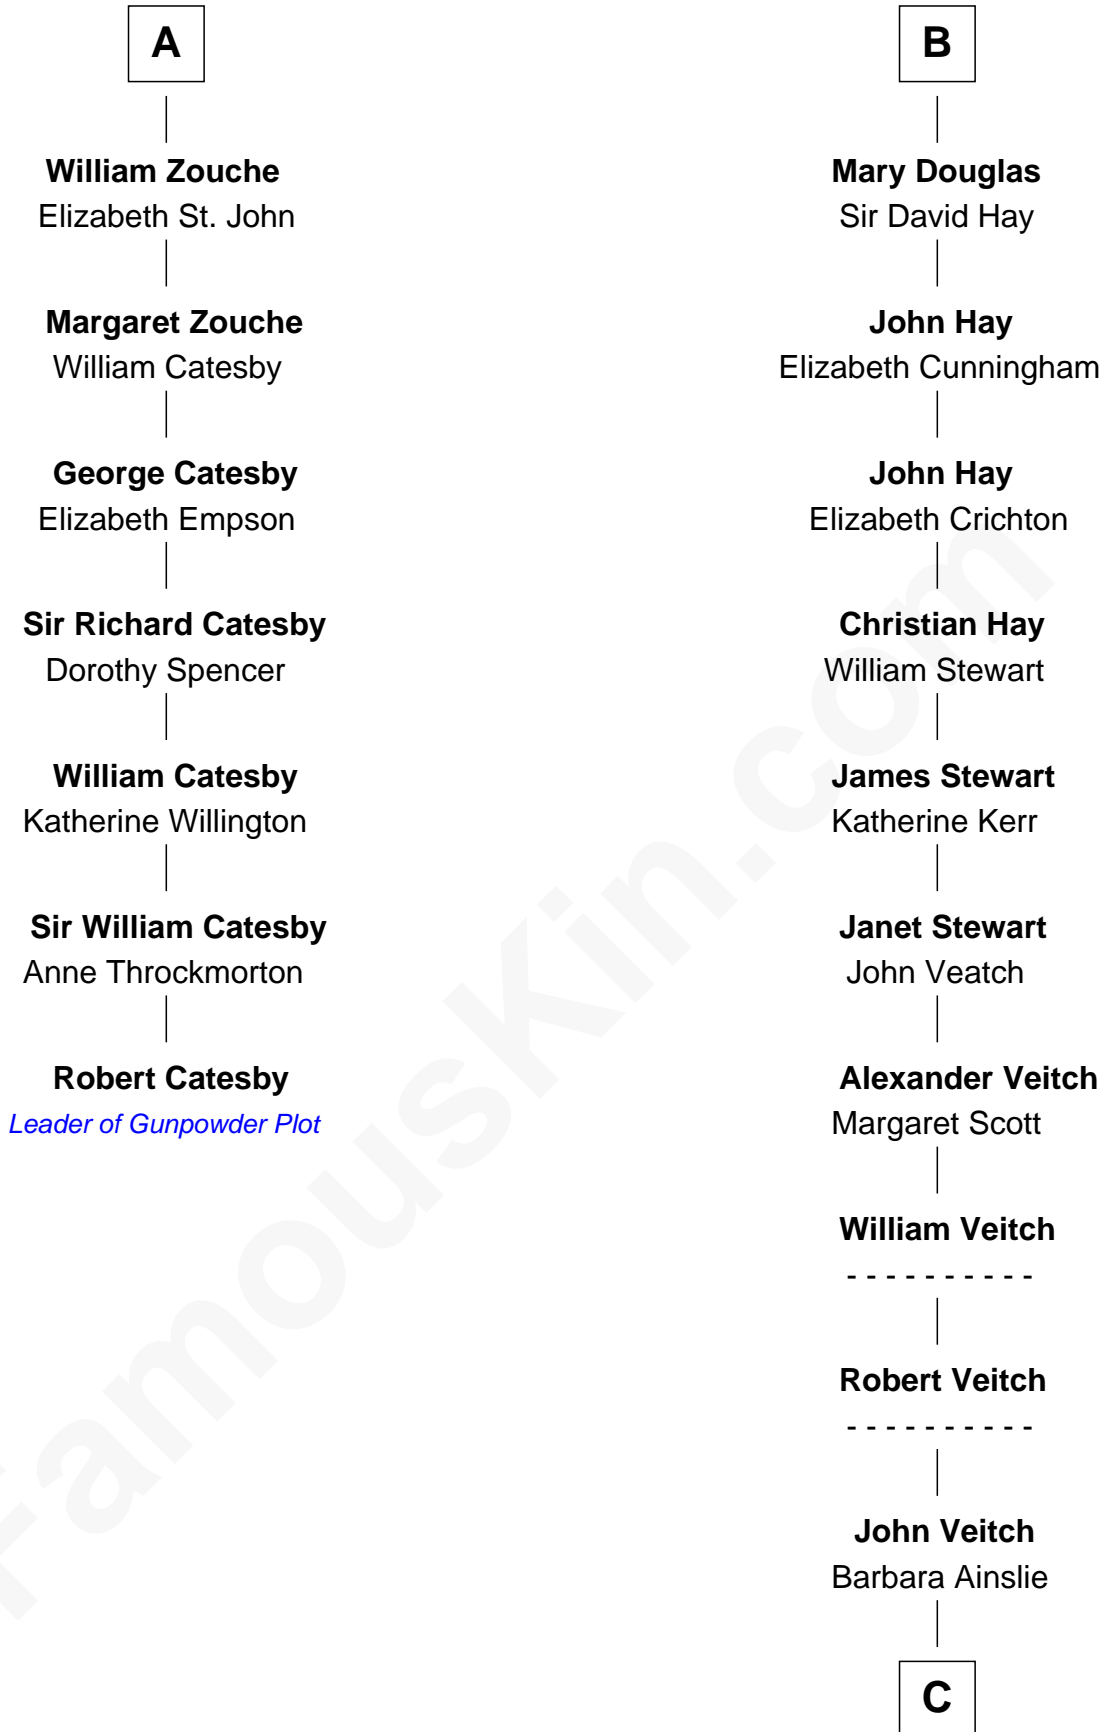

# FamousKin.com Relationship Chart of

**Robert Catesby**

*Leader of Gunpowder Plot*

13th cousin 7 times removed of

**Noel Coward**

*Playwright, Actor, and Songwriter*

**Gilbert de Clare**

Isabel Marshal

**C**

Henry Veitch

Margaret Harrison

Henry Gordon Veitch

Mary Kathleen Synch

Violet Agnes Veitch

Arthur Sabin Coward

**Noel Coward**