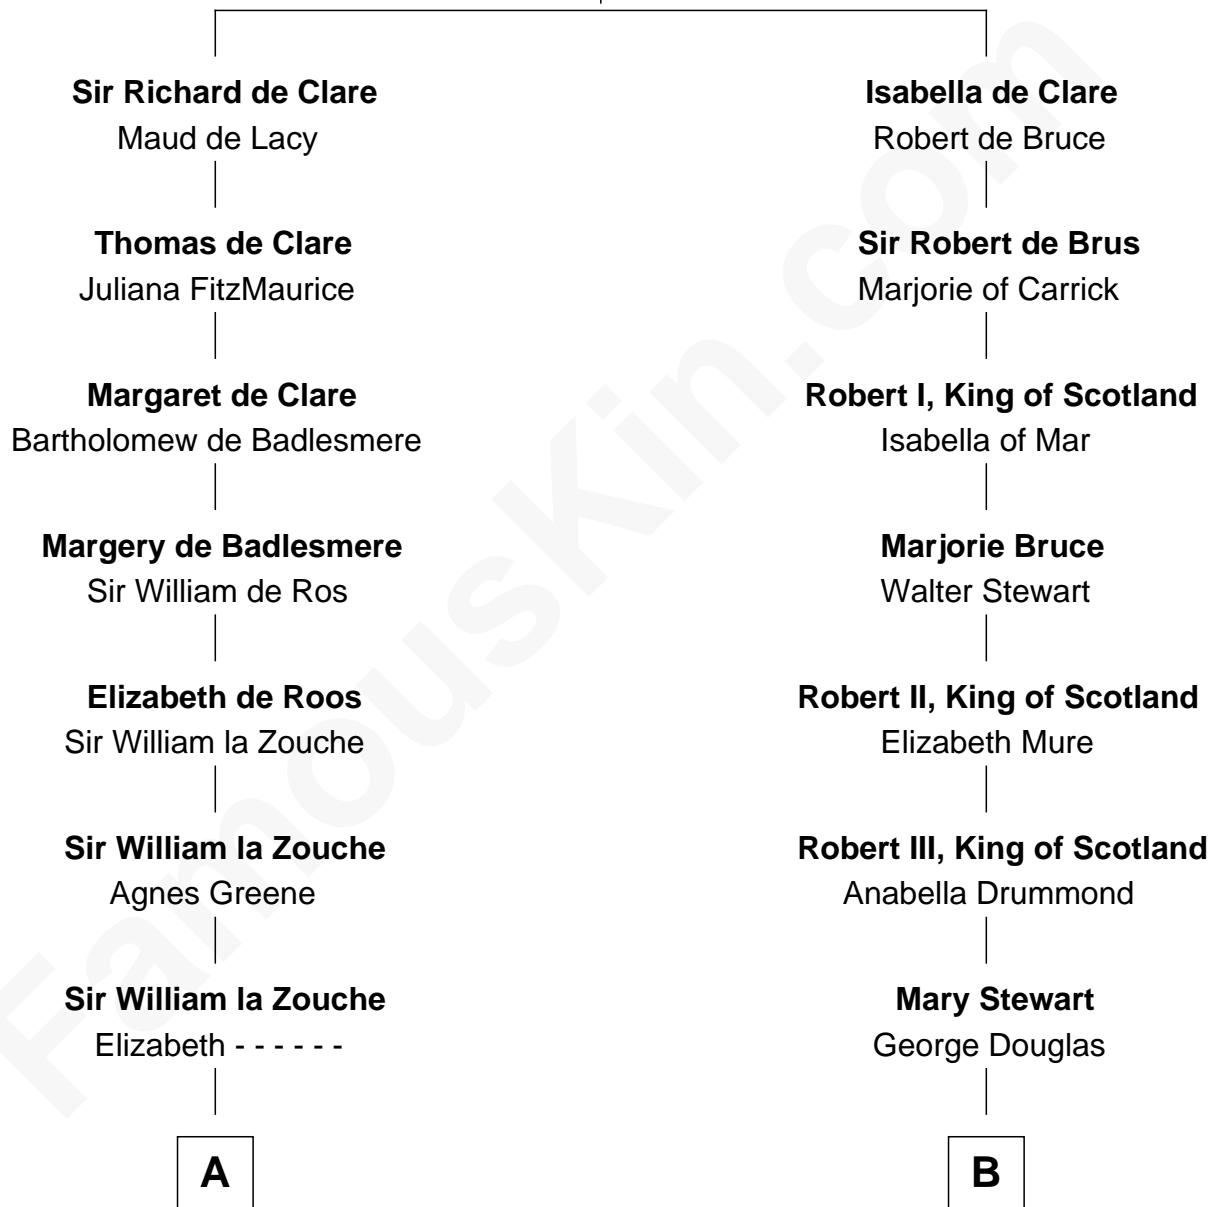

# FamousKin.com Relationship Chart of

**Robert Catesby**

*Leader of Gunpowder Plot*

13th cousin 7 times removed of

**Noel Coward**

*Playwright, Actor, and Songwriter*

**Gilbert de Clare**

Isabel Marshal

**C**

Henry Veitch

Margaret Harrison

Henry Gordon Veitch

Mary Kathleen Synch

Violet Agnes Veitch

Arthur Sabin Coward

**Noel Coward**