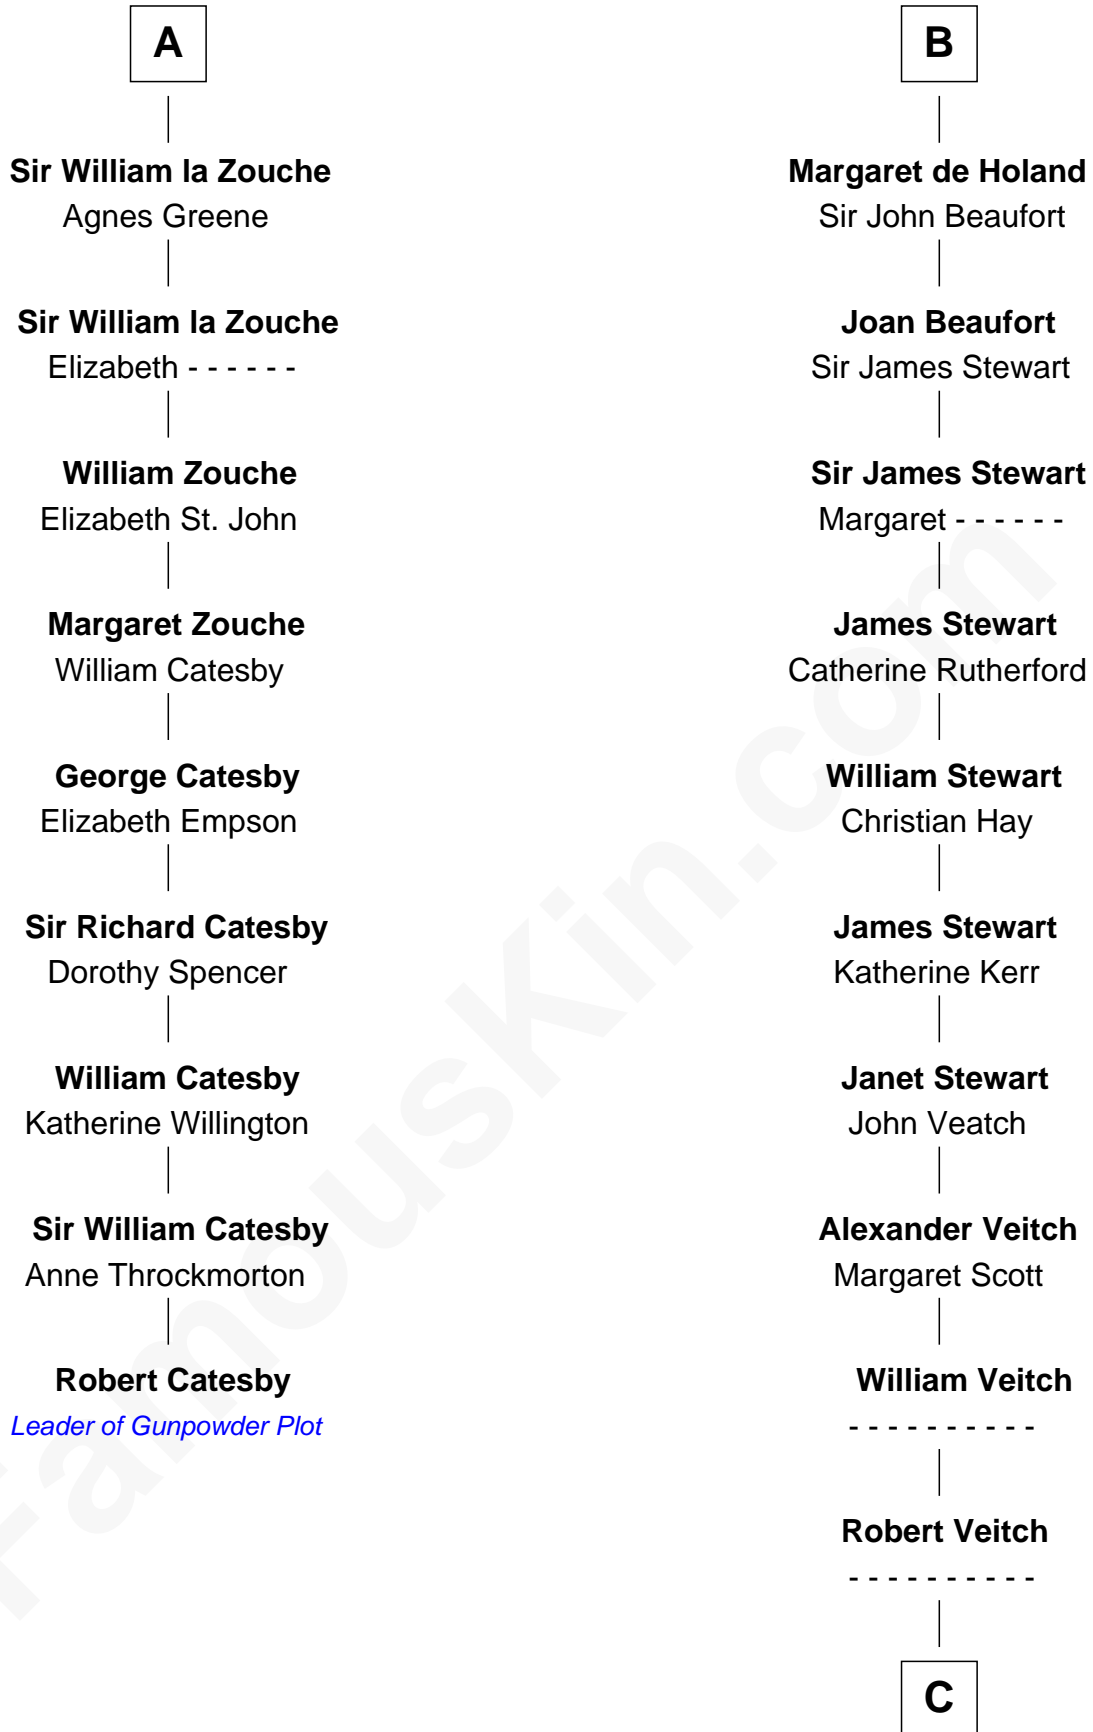

FamousKin.com Relationship Chart of

Robert Catesby

Leader of Gunpowder Plot

15th cousin 6 times removed of

Noel Coward

Playwright, Actor, and Songwriter

C

John Veitch