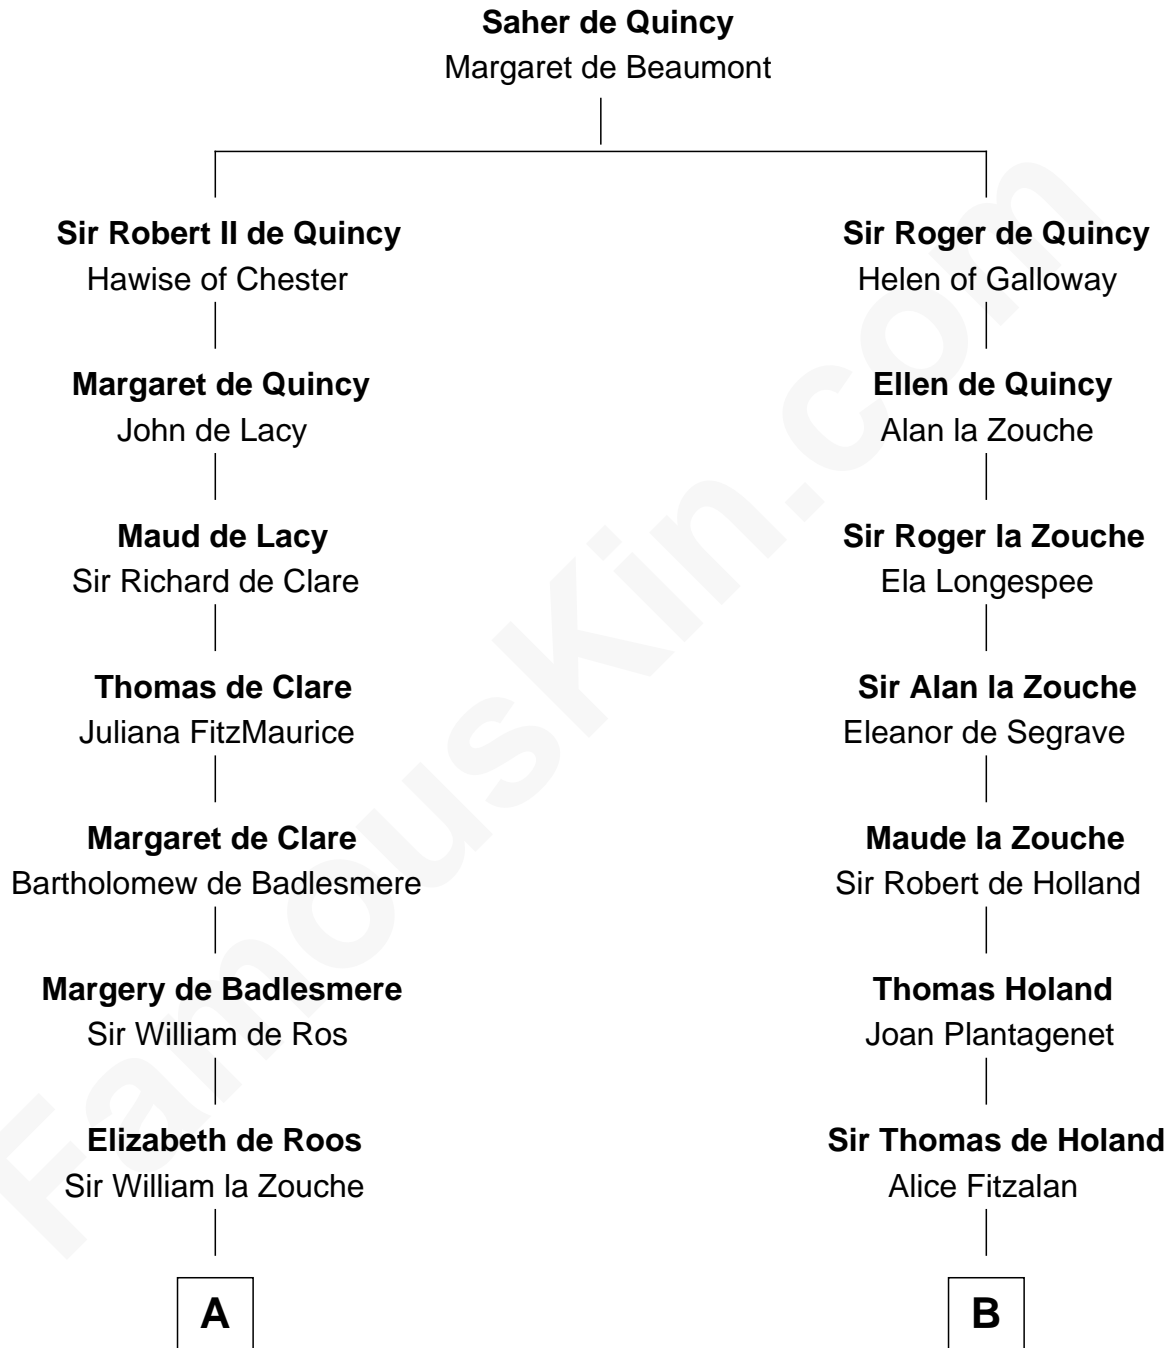

FamousKin.com Relationship Chart of

Robert Catesby

Leader of Gunpowder Plot

15th cousin 6 times removed of

Noel Coward

Playwright, Actor, and Songwriter

C

John Veitch

Barbara Ainslie

Henry Veitch

Margaret Harrison

Henry Gordon Veitch

Mary Kathleen Synch

Violet Agnes Veitch

Arthur Sabin Coward

Noel Coward