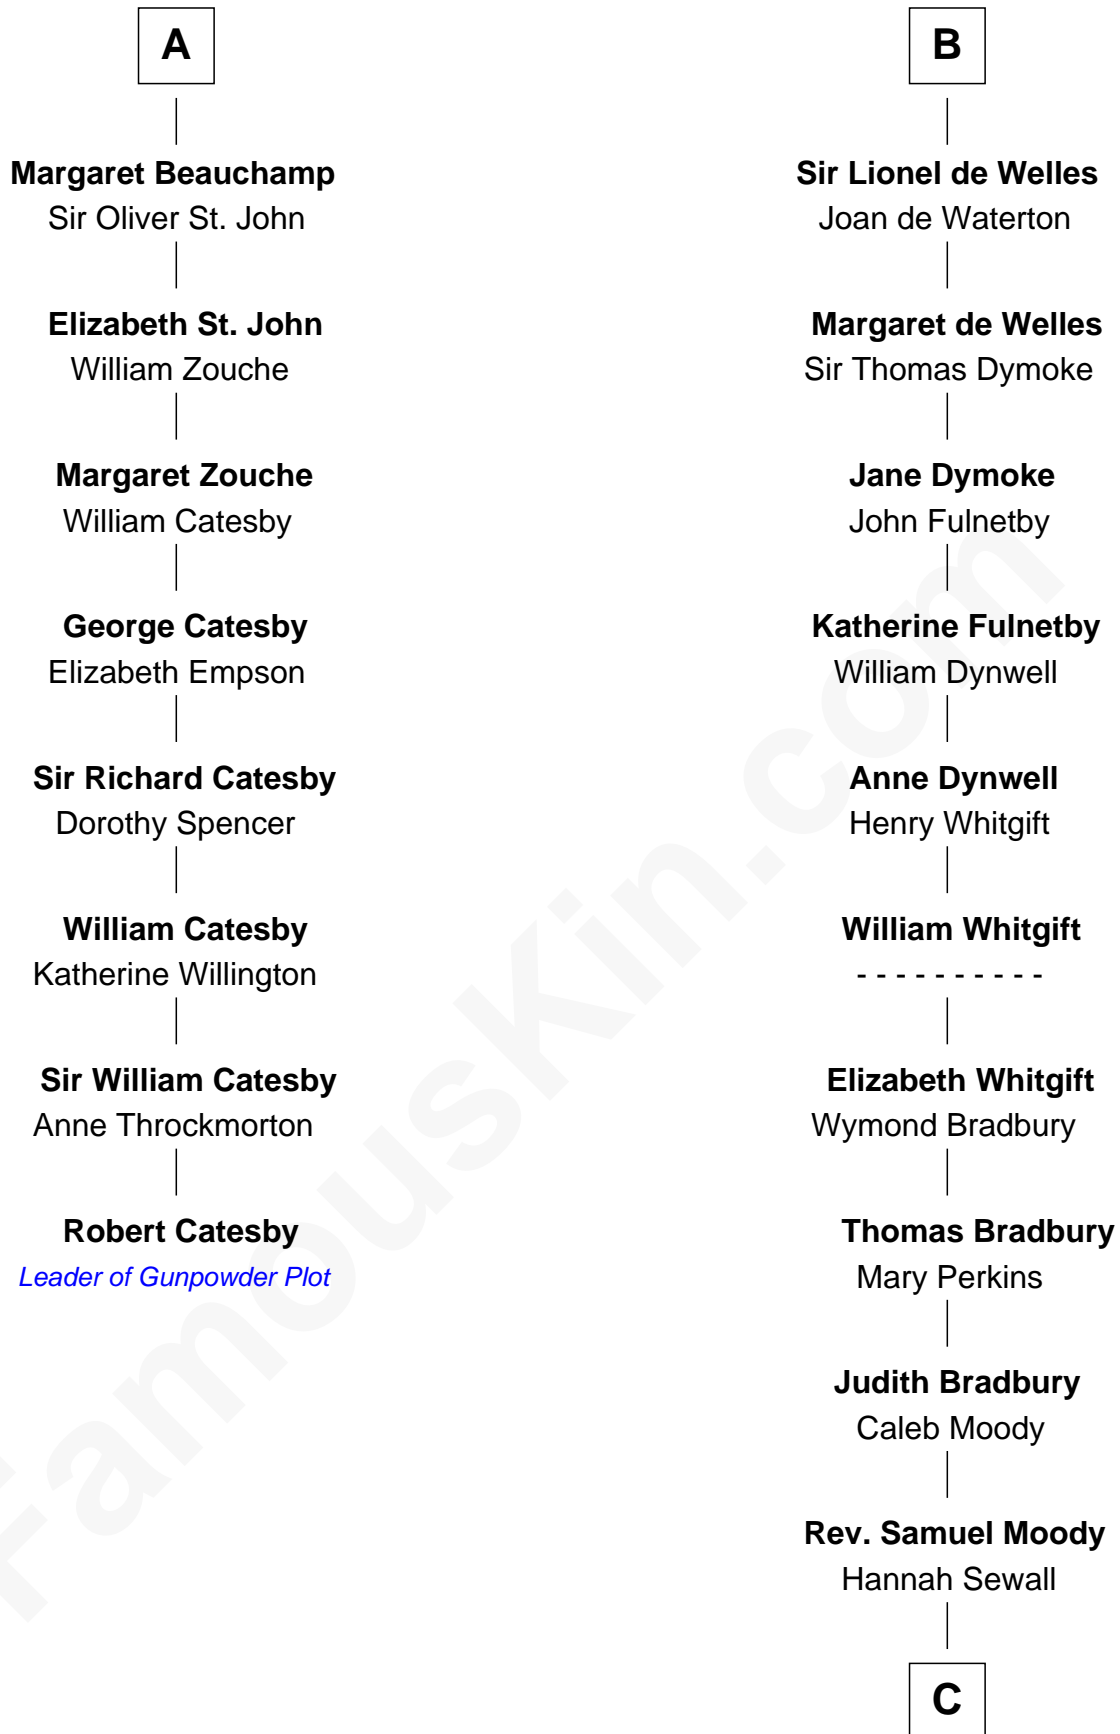

FamousKin.com Relationship Chart of

Robert Catesby

Leader of Gunpowder Plot

14th cousin 6 times removed of

Ralph Waldo Emerson

American Poet

Sir Humphrey de Bohun

Maud of Eu