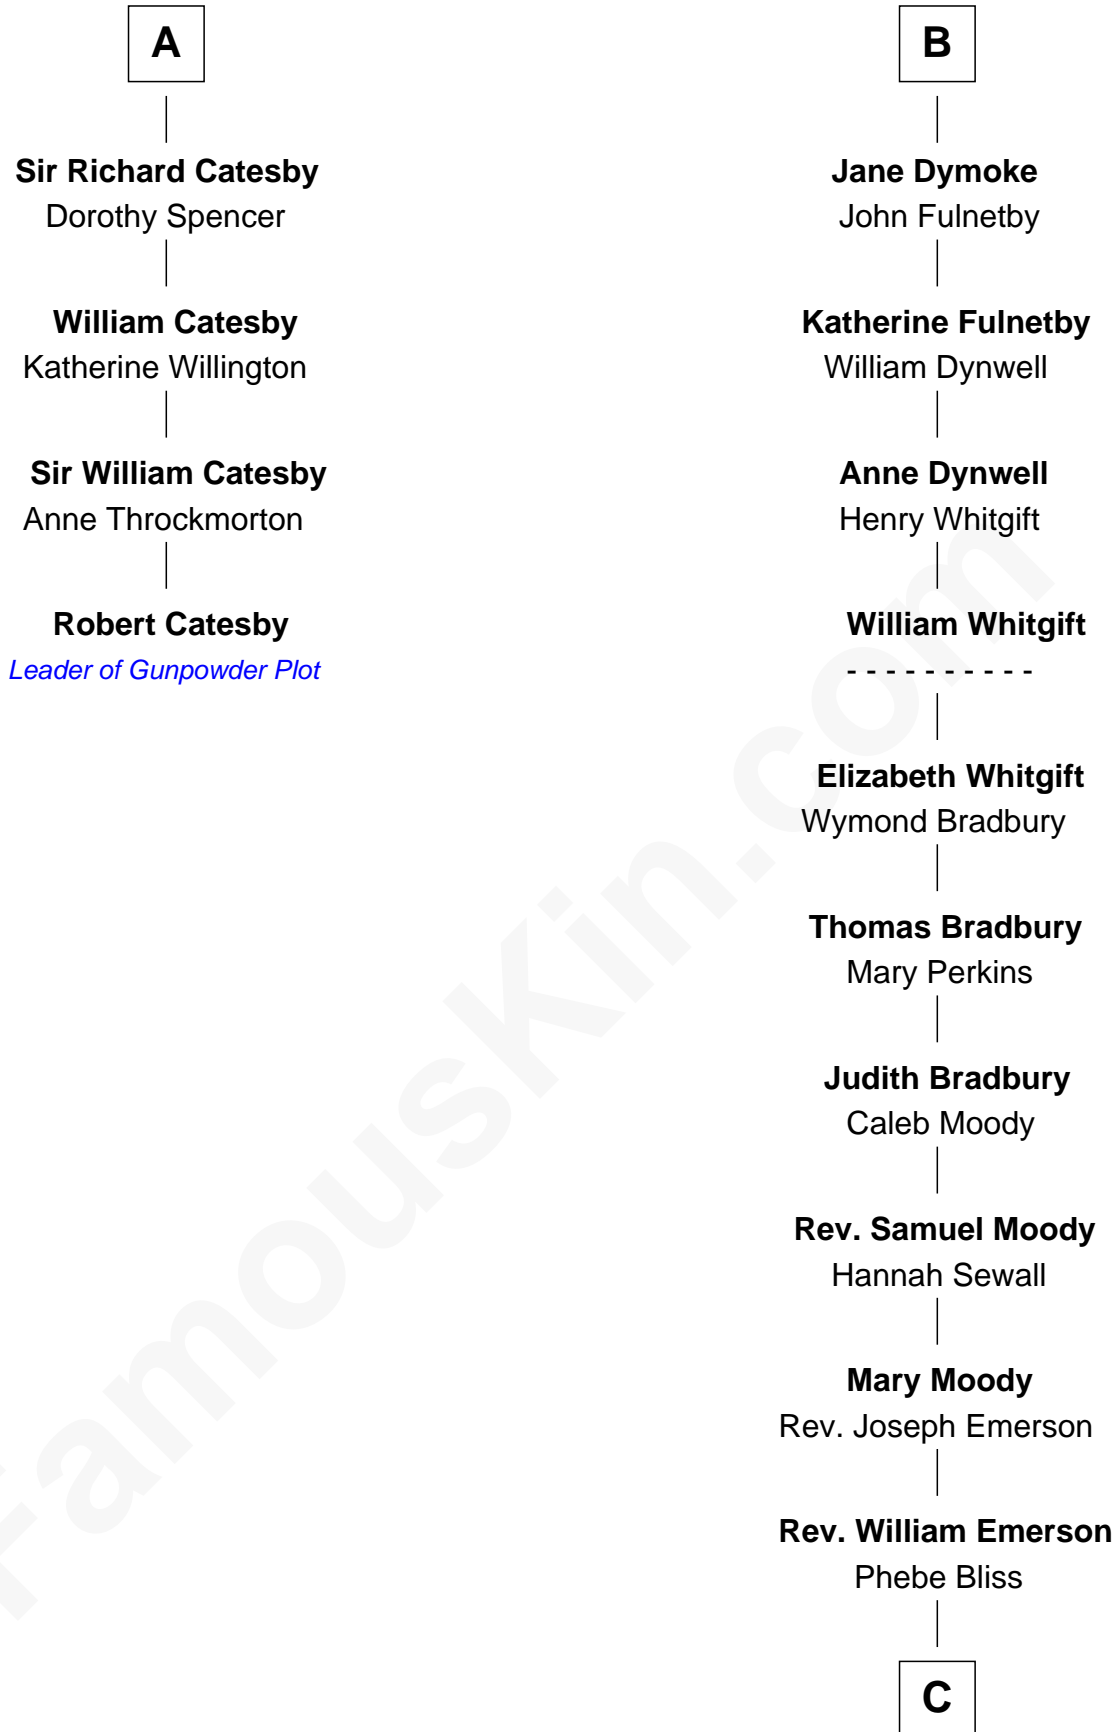

FamousKin.com Relationship Chart of

Robert Catesby

Leader of Gunpowder Plot

10th cousin 8 times removed of

Ralph Waldo Emerson

American Poet

Eudo la Zouche
Milicent de Cantilupe

C