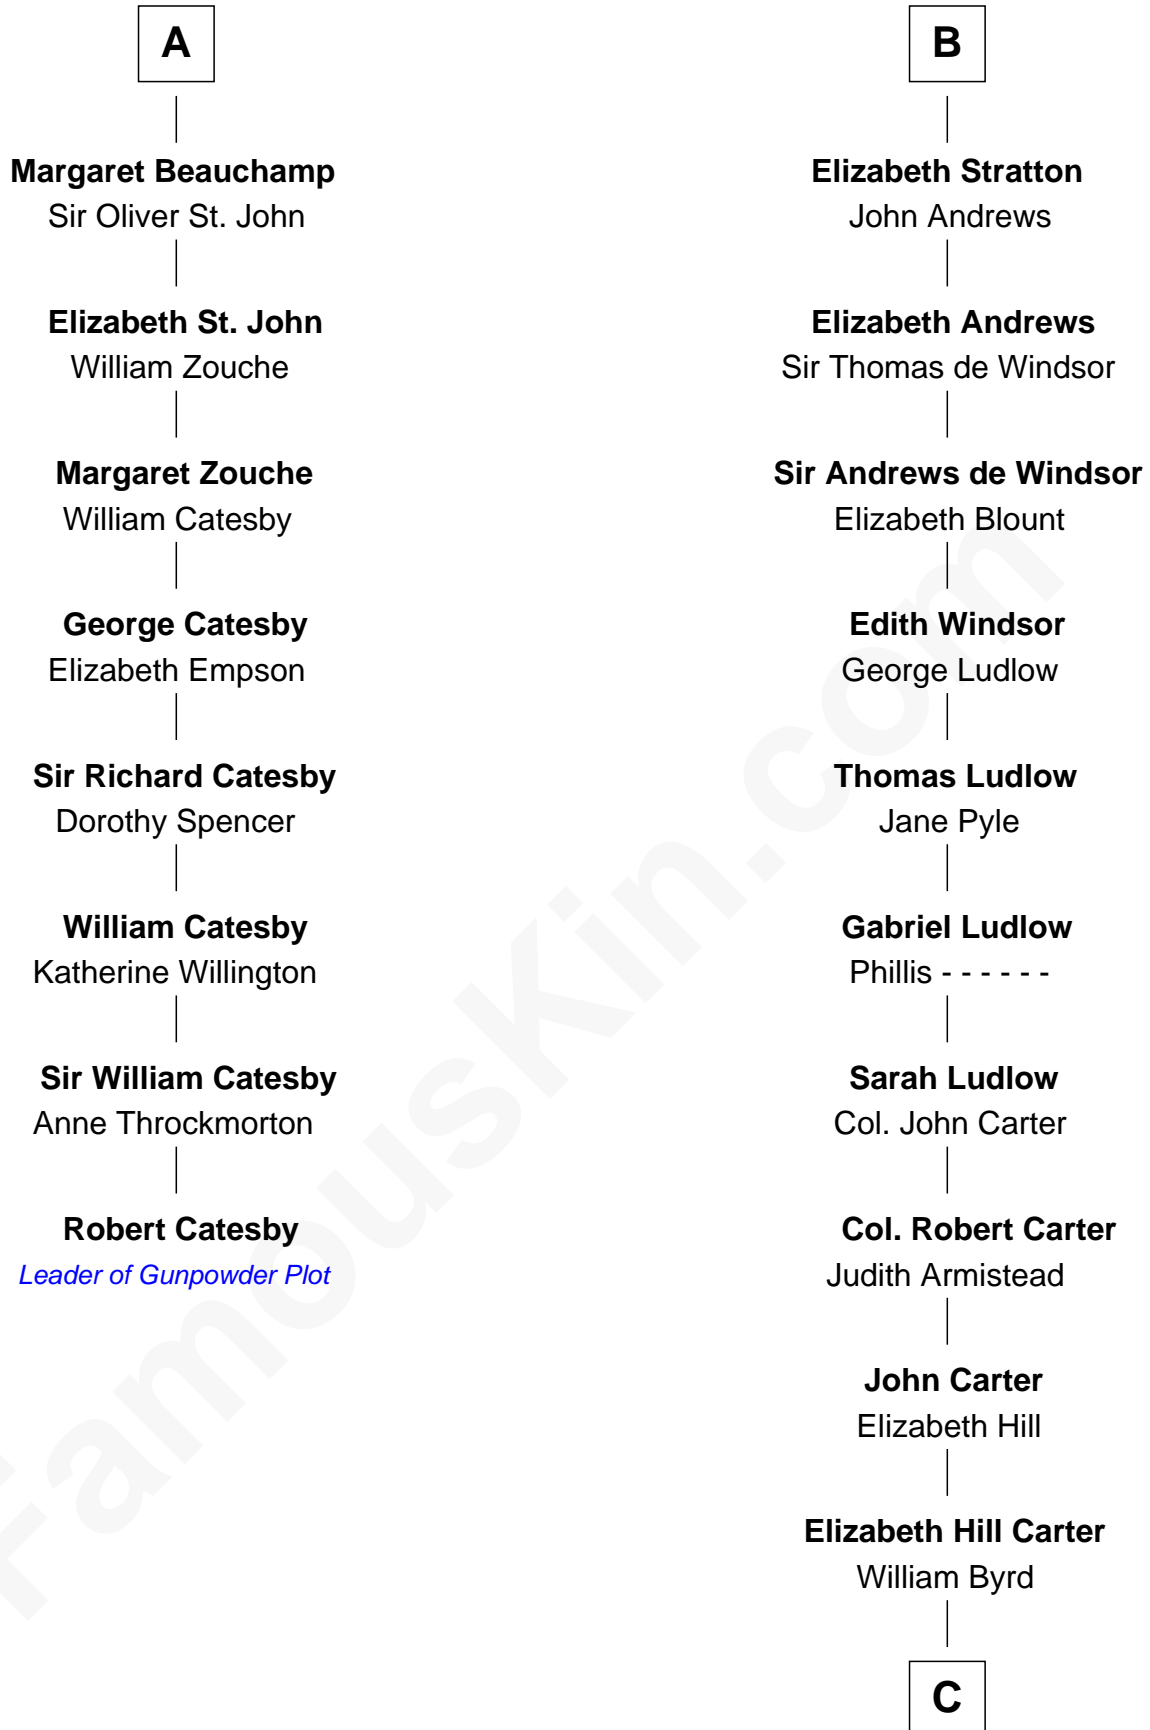

FamousKin.com Relationship Chart of

Robert Catesby

Leader of Gunpowder Plot

14th cousin 7 times removed of

Admiral Richard Byrd

Polar Explorer

Sir Humphrey de Bohun

Maud of Eu

C

Thomas Taylor Byrd

Mary Armistead

Richard Evelyn Byrd

Anne Harrison

Col. William Byrd

Jane Meriwether Rivers

Richard Evelyn Byrd

Eleanor Bolling Flood

Admiral Richard Byrd

Polar Explorer

FamousKin.com