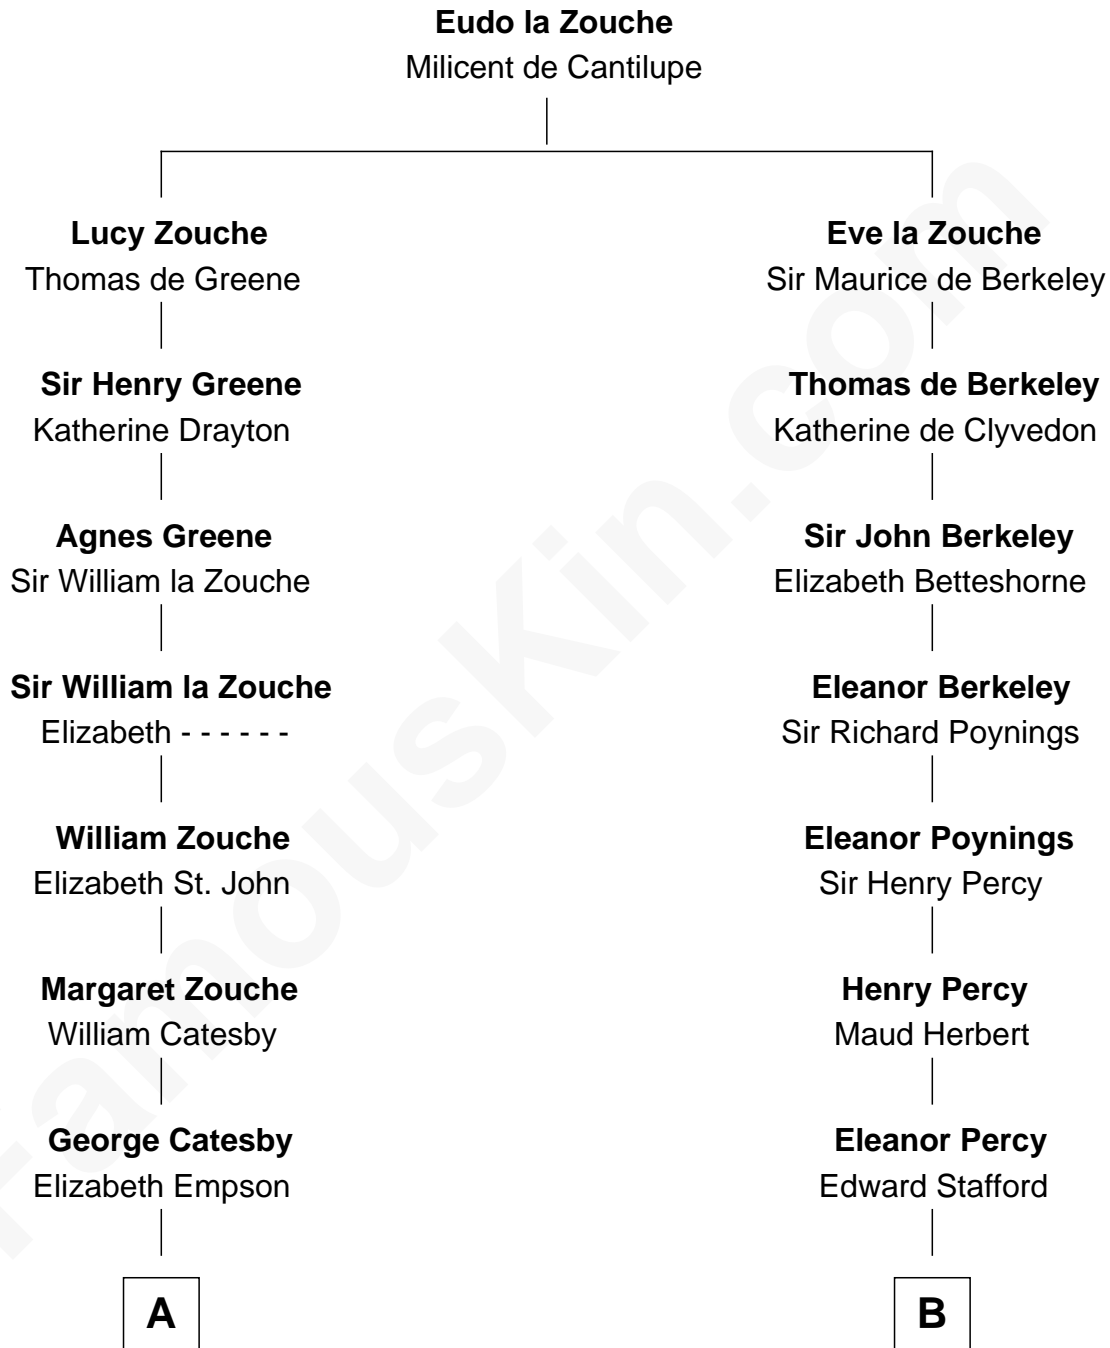

# FamousKin.com Relationship Chart of

**Robert Catesby**

*Leader of Gunpowder Plot*

10th cousin 10 times removed of

**Admiral Richard Byrd**

*Polar Explorer*

**C**

**Richard Evelyn Byrd**

Anne Harrison

**Col. William Byrd**

Jane Meriwether Rivers

**Richard Evelyn Byrd**

Eleanor Bolling Flood

**Admiral Richard Byrd**

*Polar Explorer*

FamousKin.com