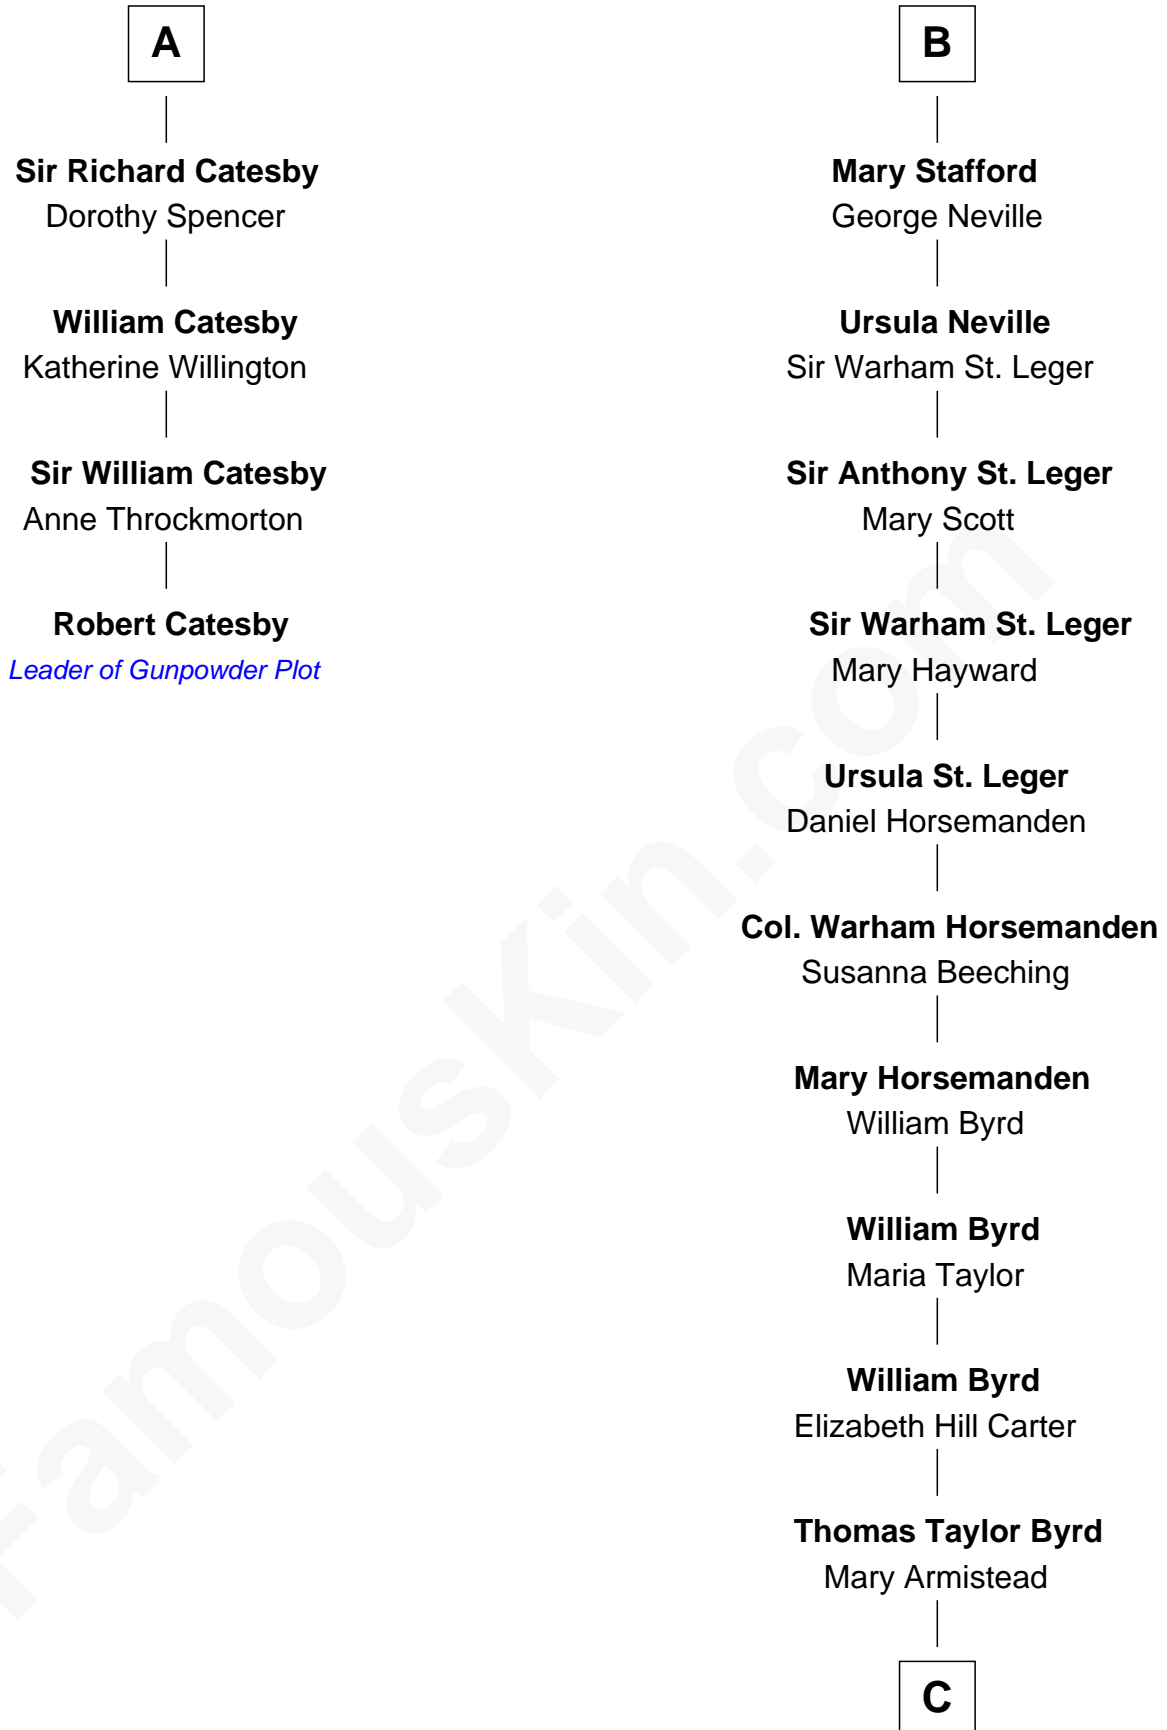

# FamousKin.com Relationship Chart of

**Robert Catesby**

*Leader of Gunpowder Plot*

10th cousin 10 times removed of

**Admiral Richard Byrd**

*Polar Explorer*

**C**

**Richard Evelyn Byrd**

Anne Harrison

**Col. William Byrd**

Jane Meriwether Rivers

**Richard Evelyn Byrd**

Eleanor Bolling Flood

**Admiral Richard Byrd**

*Polar Explorer*

FamousKin.com