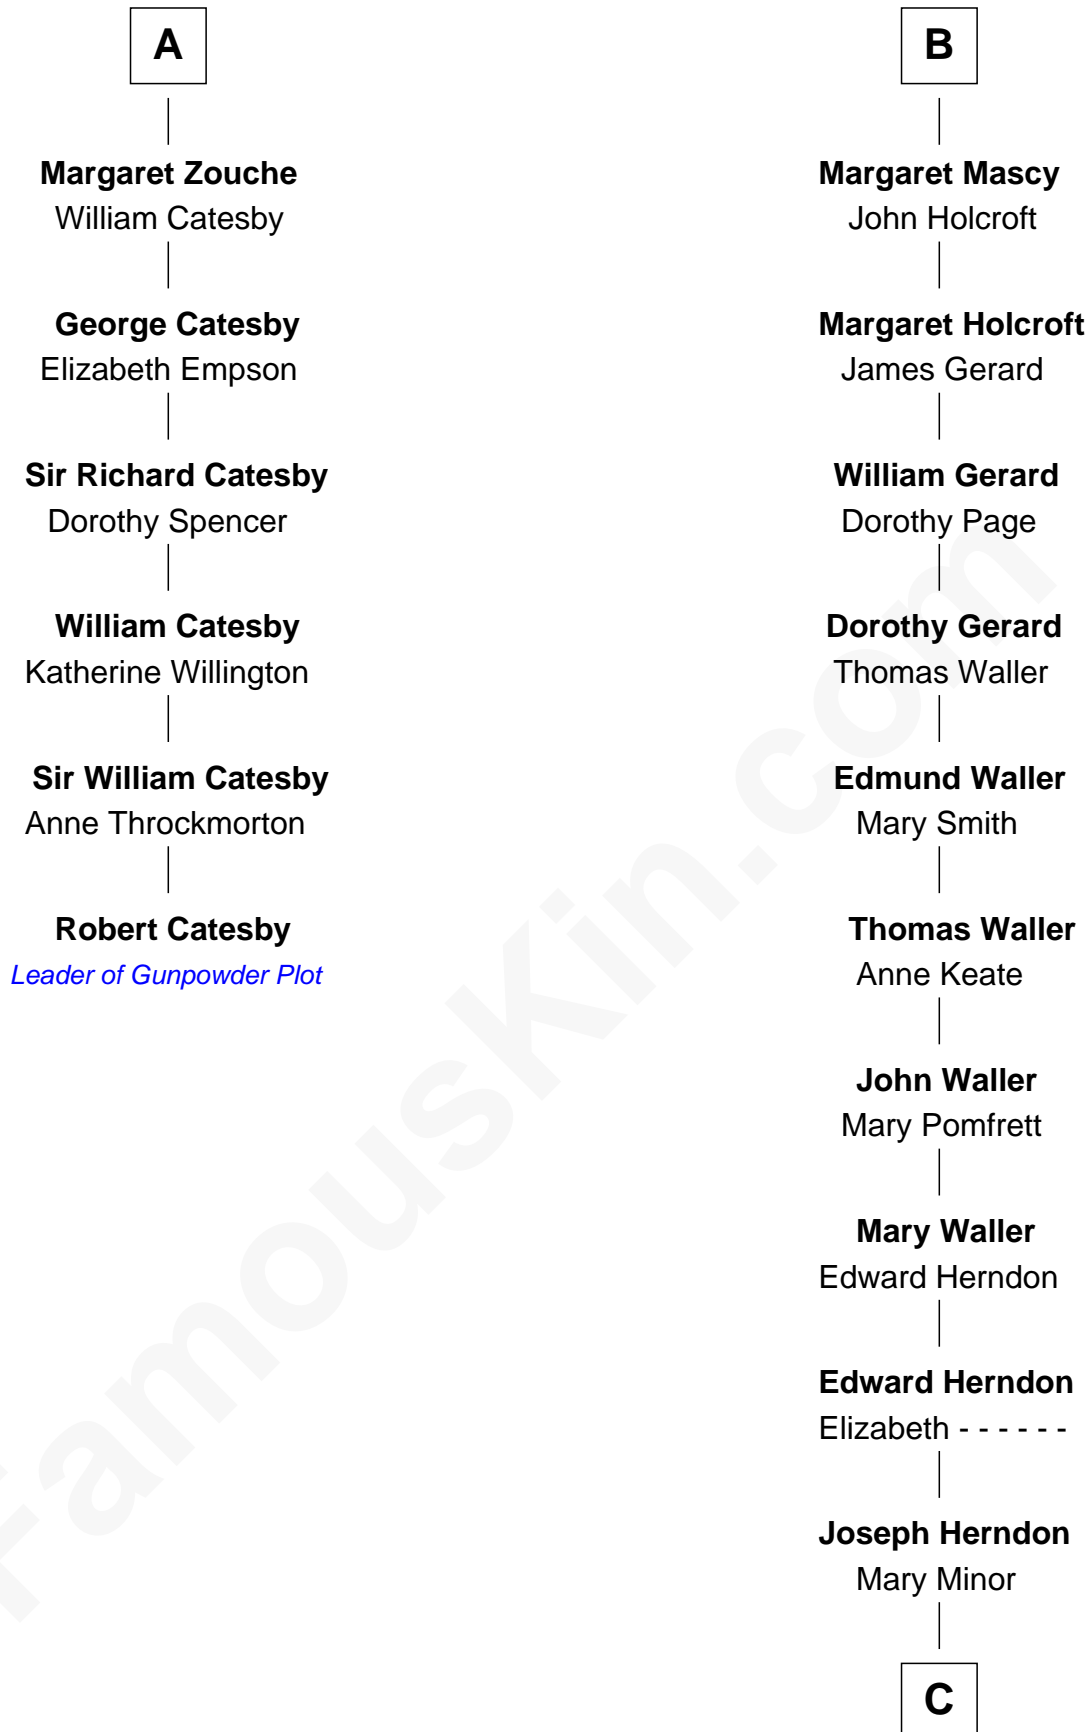

FamousKin.com

Relationship Chart of

Robert Catesby

Leader of Gunpowder Plot

12th cousin 7 times removed of

Ellen (Herndon) Arthur

Wife of President Chester A. Arthur

C

Dabney Herndon

Elizabeth Hull

Capt. William Lewis Herndon
Frances Elizabeth Hansborough

Ellen (Herndon) Arthur

Wife of President Chester Arthur

FamousKin.com