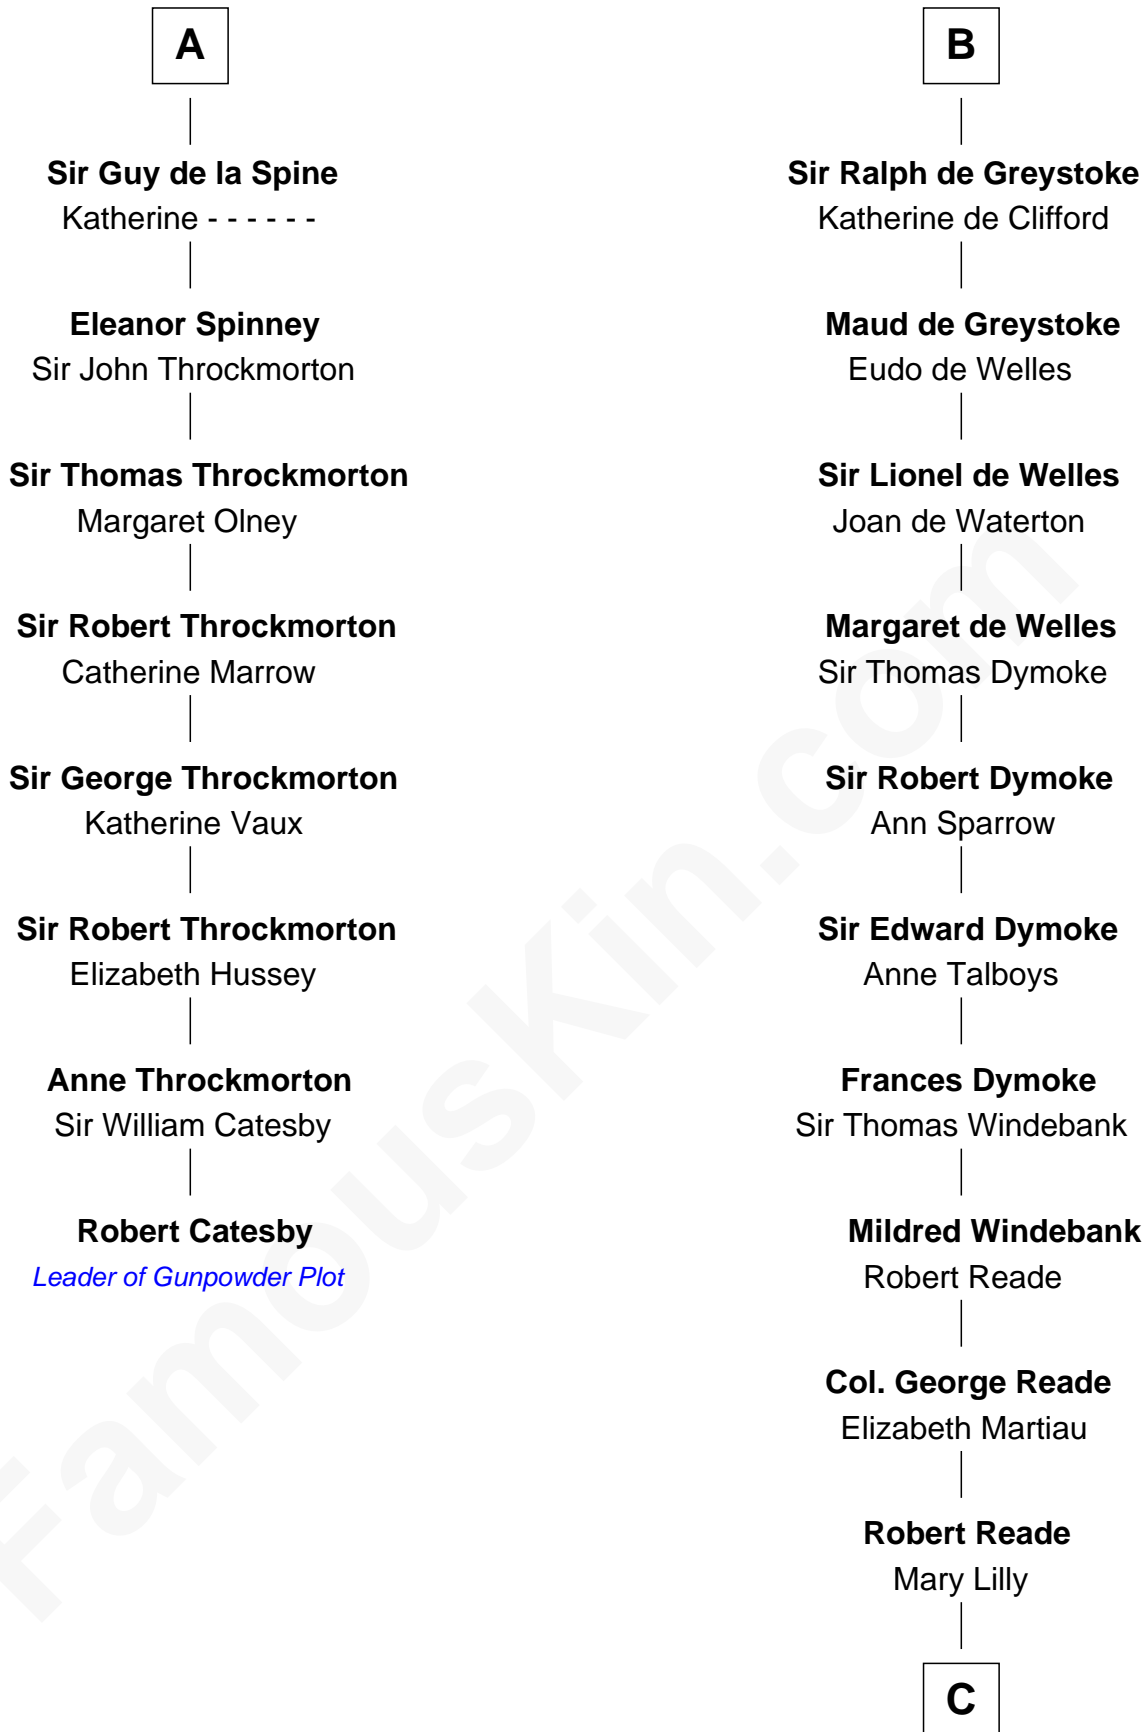

# FamousKin.com Relationship Chart of

**Robert Catesby**

*Leader of Gunpowder Plot*

14th cousin 5 times removed of

**Thomas Nelson**

*Signer of the Declaration of Independence*

**C**

—  
**Margaret Reade**

Thomas Nelson

—  
**William Nelson**

Elizabeth Burwell

—  
**Thomas Nelson**

*Signer of Declaration of Independence*

FamousKin.com