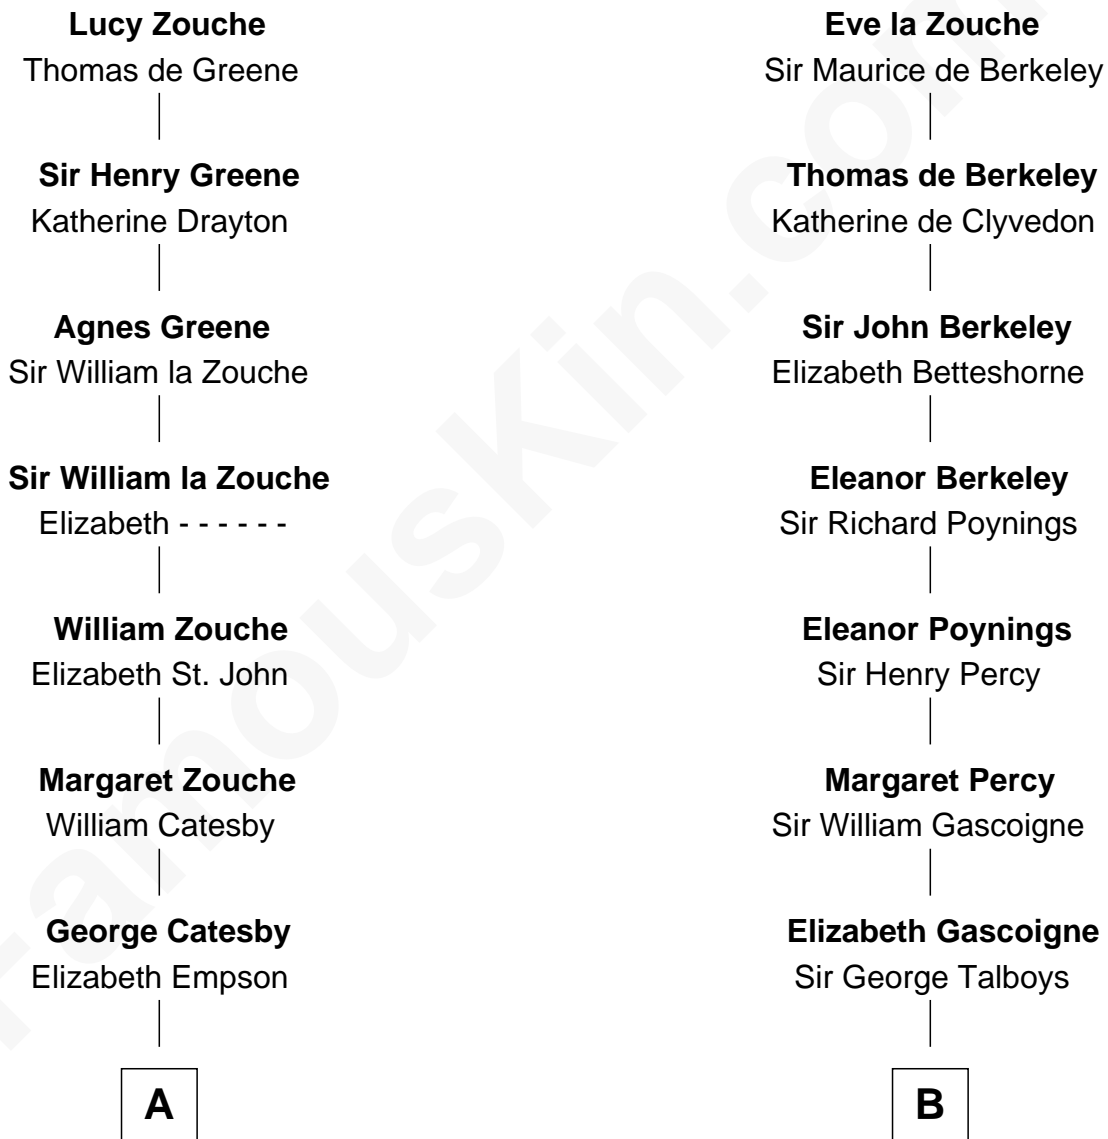

# FamousKin.com Relationship Chart of

**Robert Catesby**

*Leader of Gunpowder Plot*

10th cousin 4 times removed of

**Thomas Nelson**

*Signer of the Declaration of Independence*

**Eudo la Zouche**  
Milicent de Cantilupe

**A**

**Sir Richard Catesby**

Dorothy Spencer

**William Catesby**

Katherine Willington

**Sir William Catesby**

Anne Throckmorton

**Robert Catesby**

*Leader of Gunpowder Plot*

**B**

**Anne Talboys**

Sir Edward Dymoke

**Frances Dymoke**

Sir Thomas Windebank

**Mildred Windebank**

Robert Reade