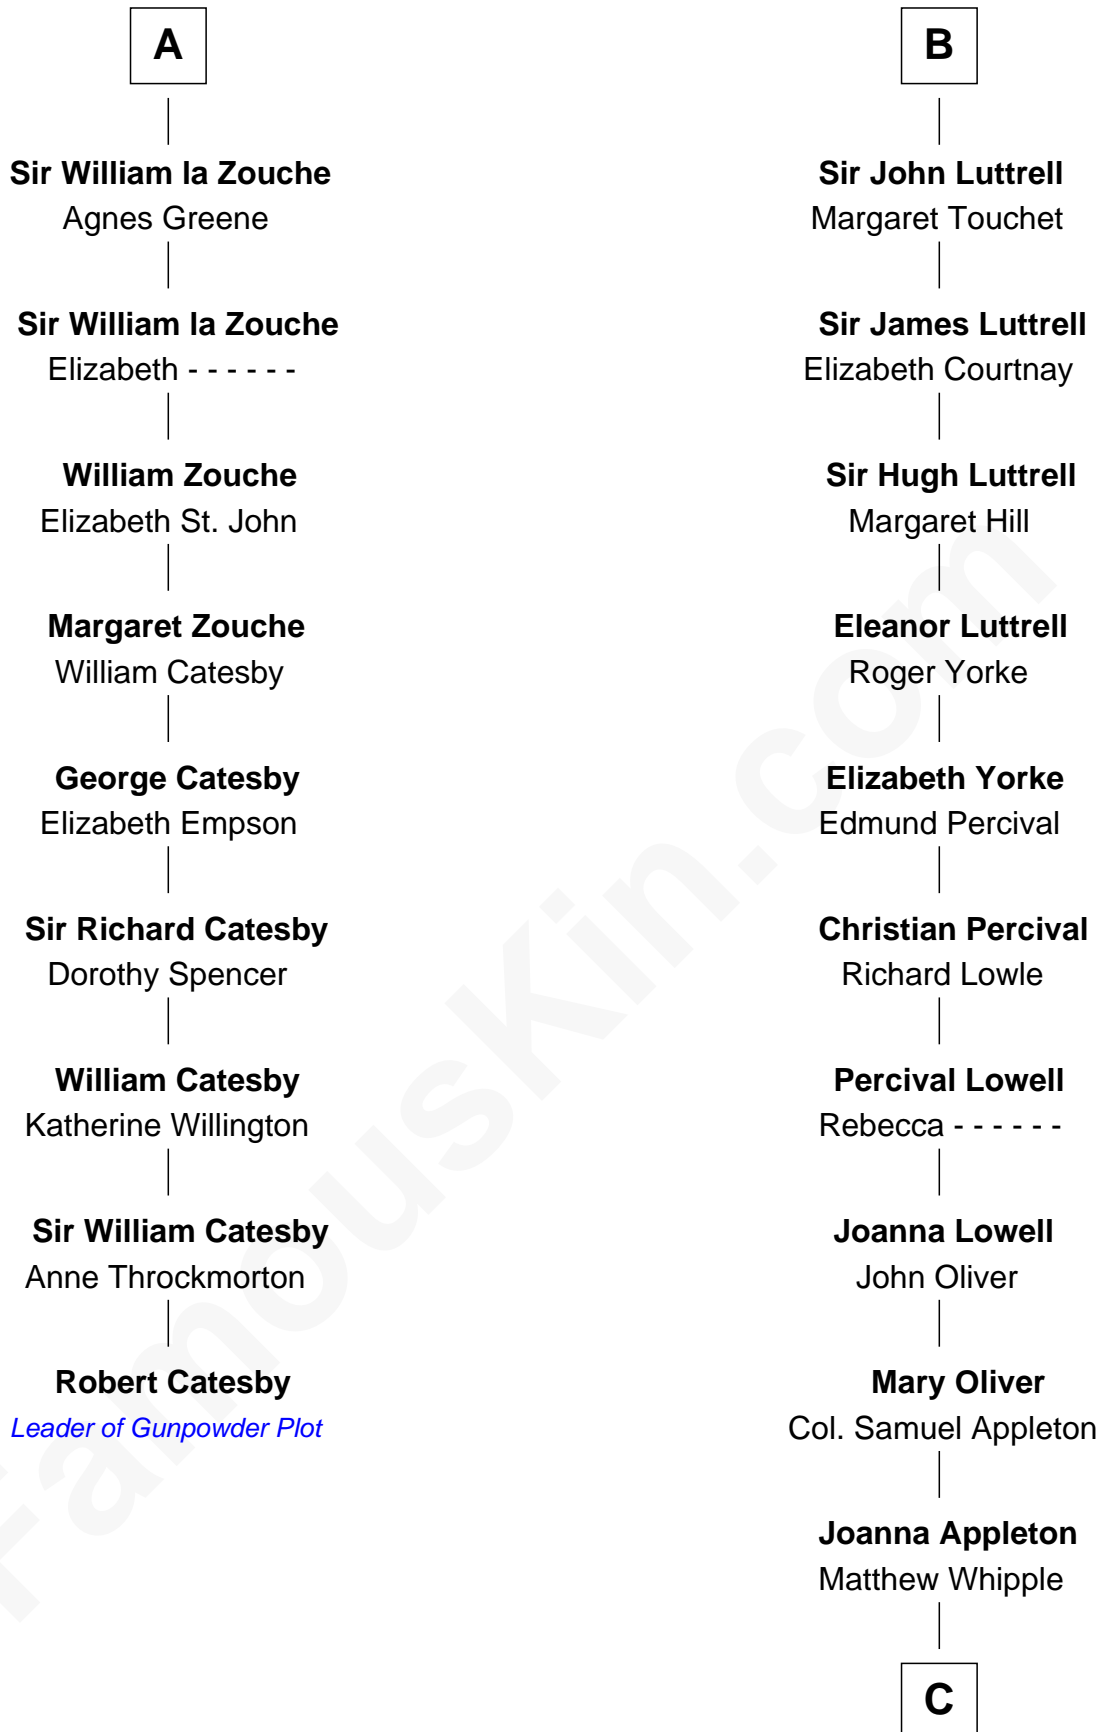

FamousKin.com

Relationship Chart of

Robert Catesby

Leader of Gunpowder Plot

15th cousin 3 times removed of

General William Whipple

Signer of the Declaration of Independence

C

William Whipple

Mary Cutts

General William Whipple

Signer of Declaration of Independence

FamousKin.com