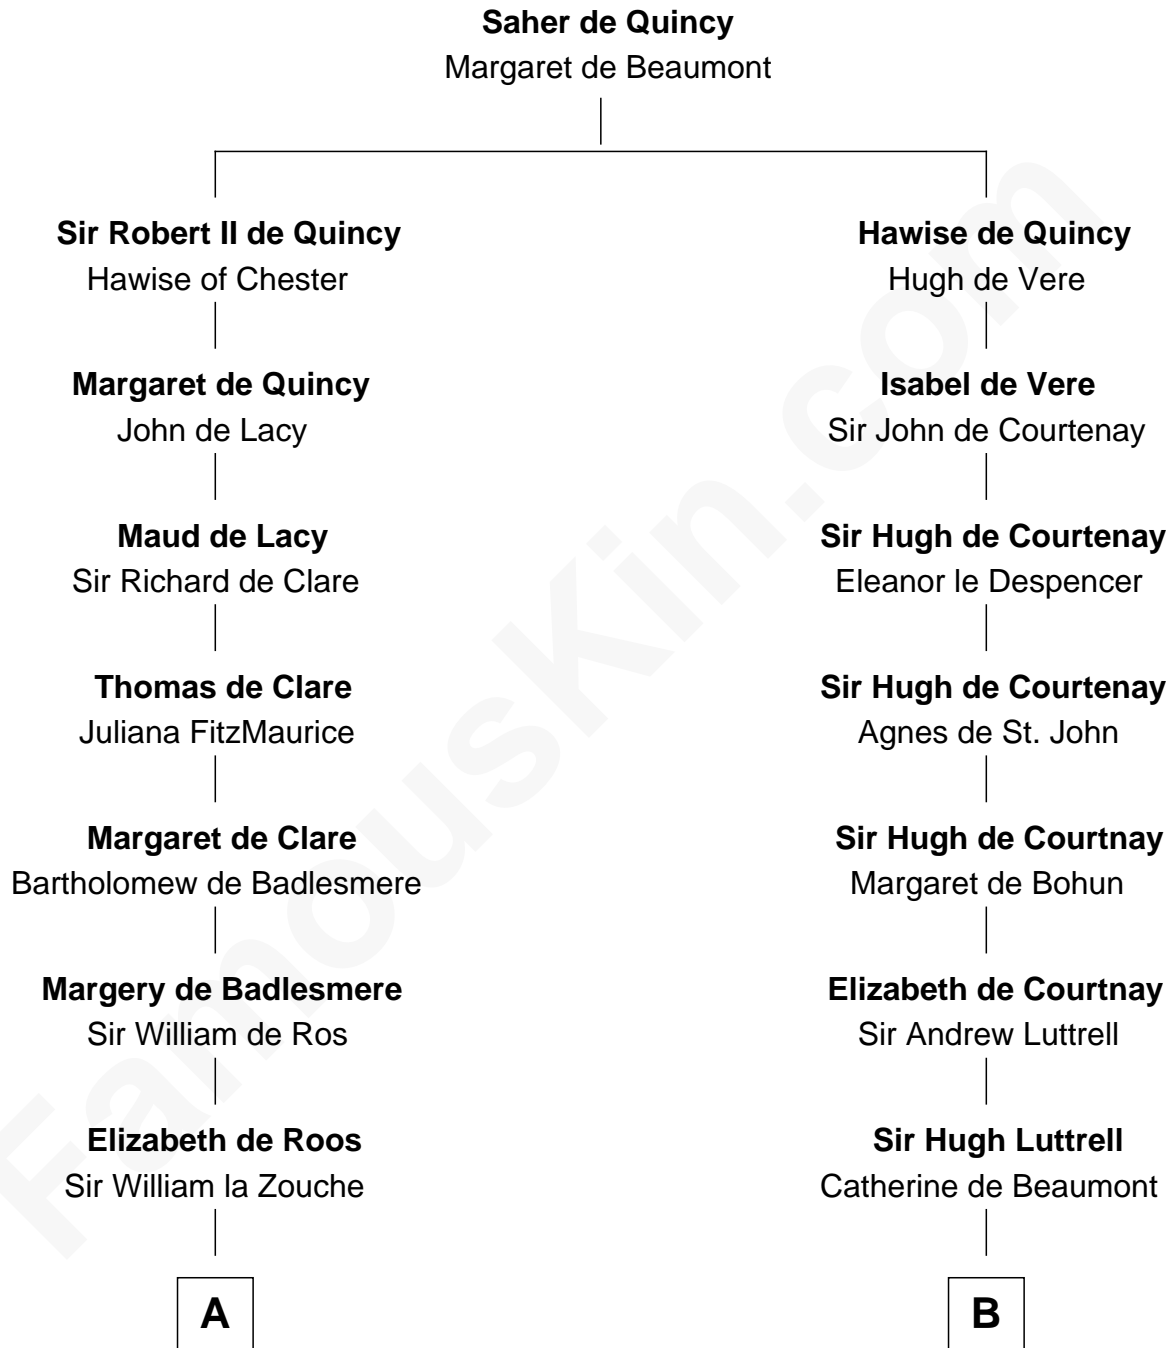

FamousKin.com

Relationship Chart of

Robert Catesby

Leader of Gunpowder Plot

15th cousin 3 times removed of

General William Whipple

Signer of the Declaration of Independence

C

William Whipple

Mary Cutts

General William Whipple

Signer of Declaration of Independence

FamousKin.com