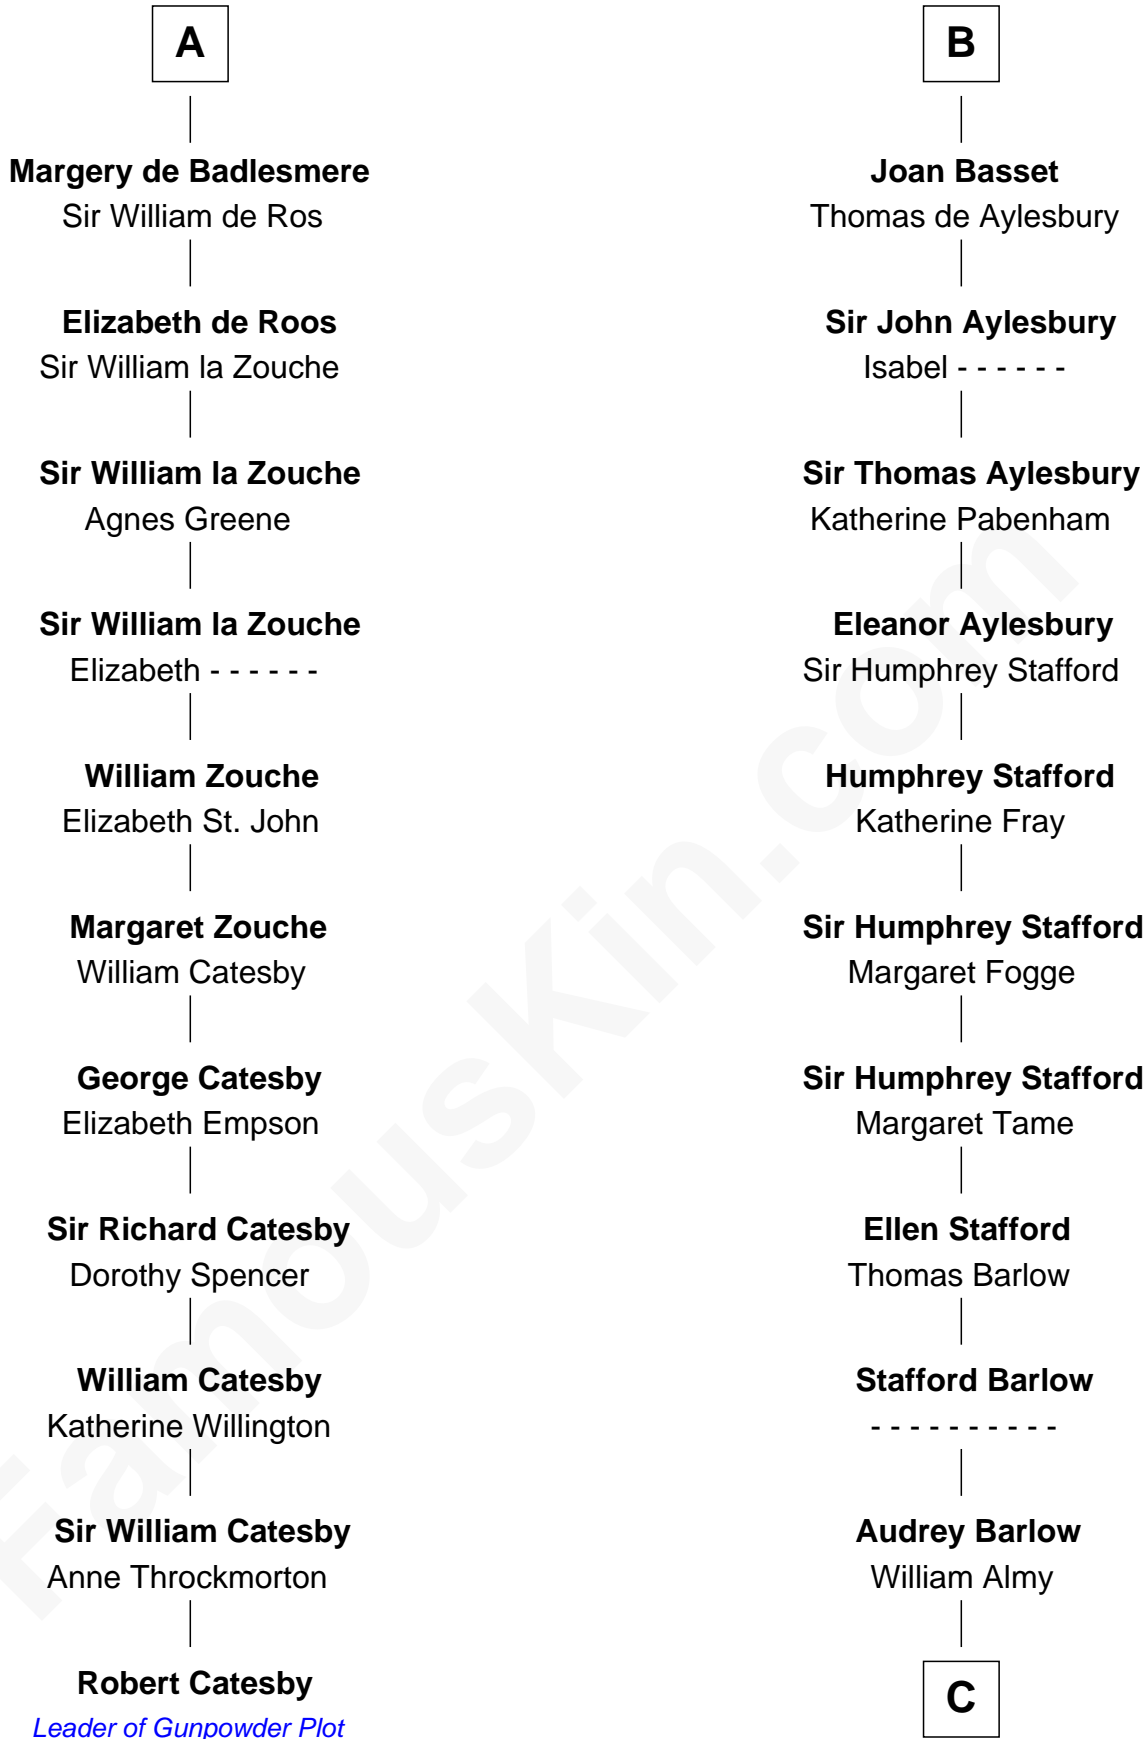

FamousKin.com Relationship Chart of

Robert Catesby

Leader of Gunpowder Plot

17th cousin 4 times removed of

Robert Townsend

Member of the Culper Spy Ring during the American Revolution

Saher I de Quincy

Maud de St. Liz

Roger de Huntingfield

Sir William de Huntingfield

Isabel FitzWilliam

Sir Roger de Huntingfield

Joan de Hobrugg

Sir William de Huntingfield

Emma de Grey

Sir Roger de Huntingfield

Joice d'Engaine

Joan de Huntingfield

Sir Richard Basset

Sir Ralph Basset

Joan - - - - -

B

C

—
Job Almy

Mary Unthank

—
Audrey Almy

James Townsend

—
Jacob Townsend

Phoebe Seaman

—
Samuel Townsend

Sarah Stoddard

—
Robert Townsend