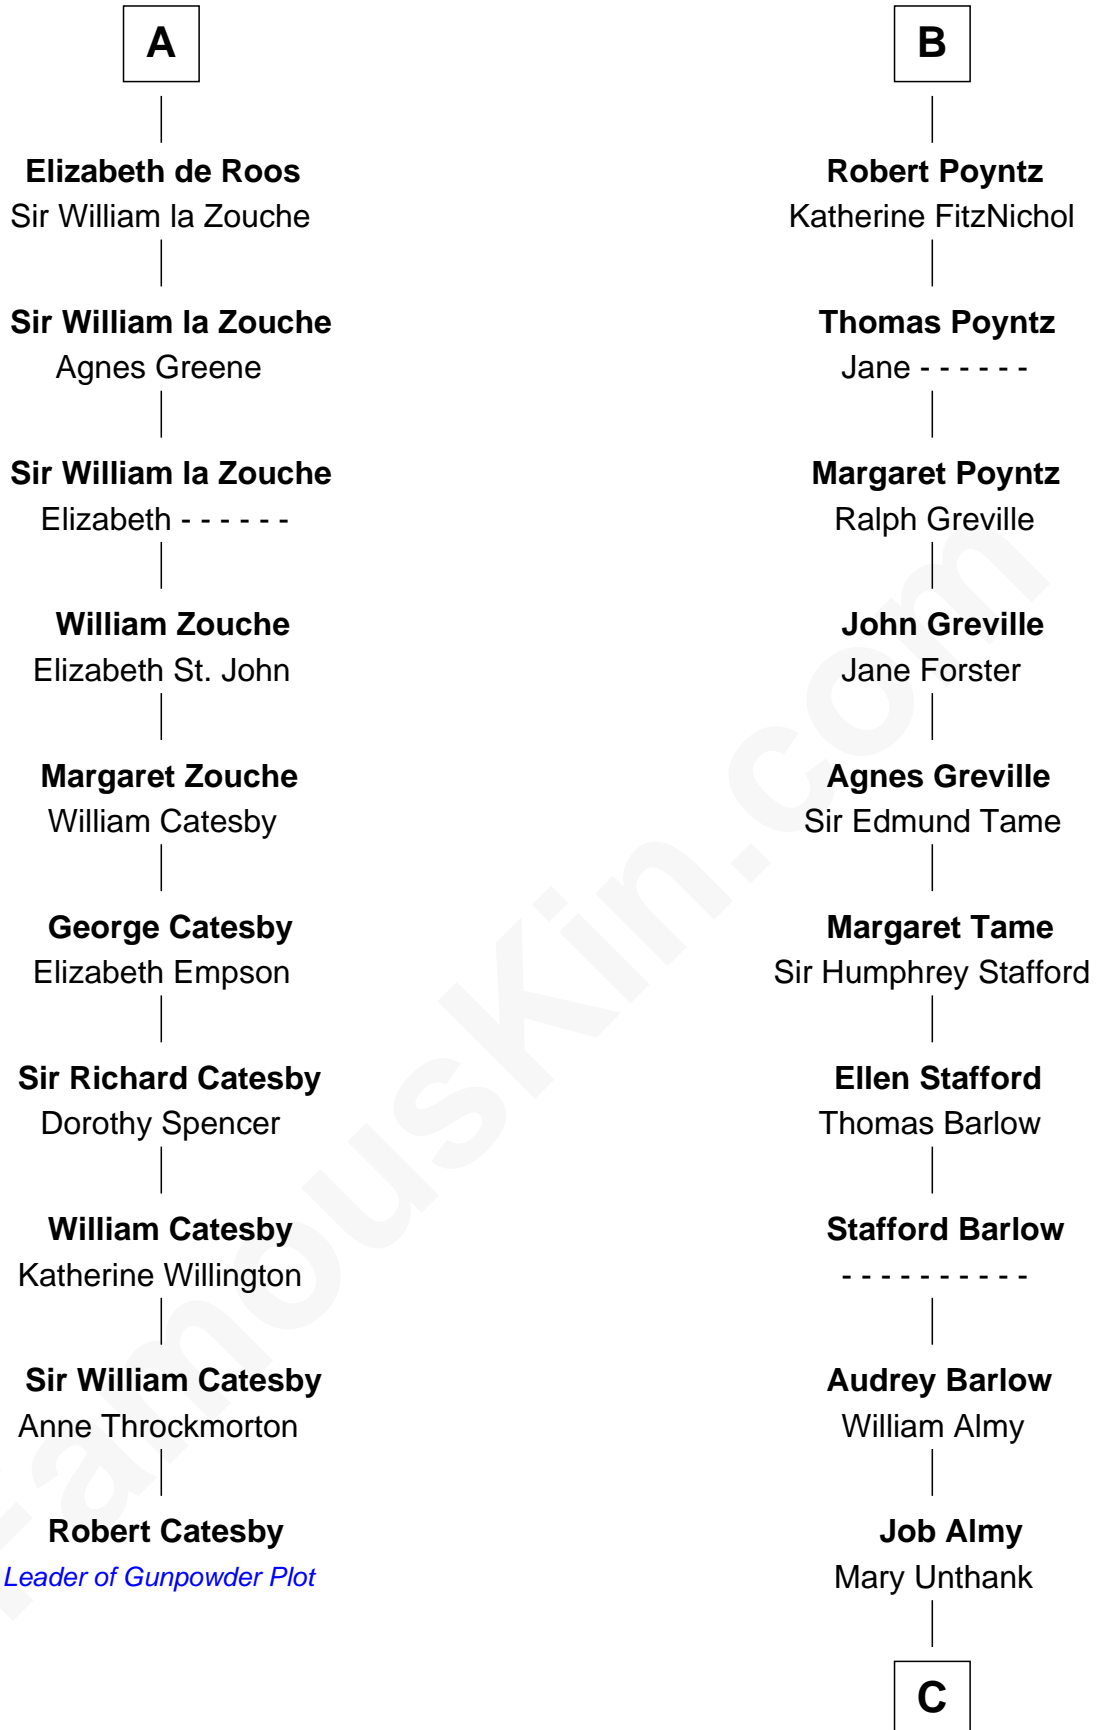

# FamousKin.com Relationship Chart of

**Robert Catesby**

*Leader of Gunpowder Plot*

16th cousin 4 times removed of

**Robert Townsend**

*Member of the Culper Spy Ring during the American Revolution*

**Adeliza de Meschines**

Isabel Dyall

**Sir Hugh Poyntz**

-----

**Sir Nicholas Poyntz**

Maud de Acton

**Sir John Poyntz**

Elizabeth de Clanvowe

**B**