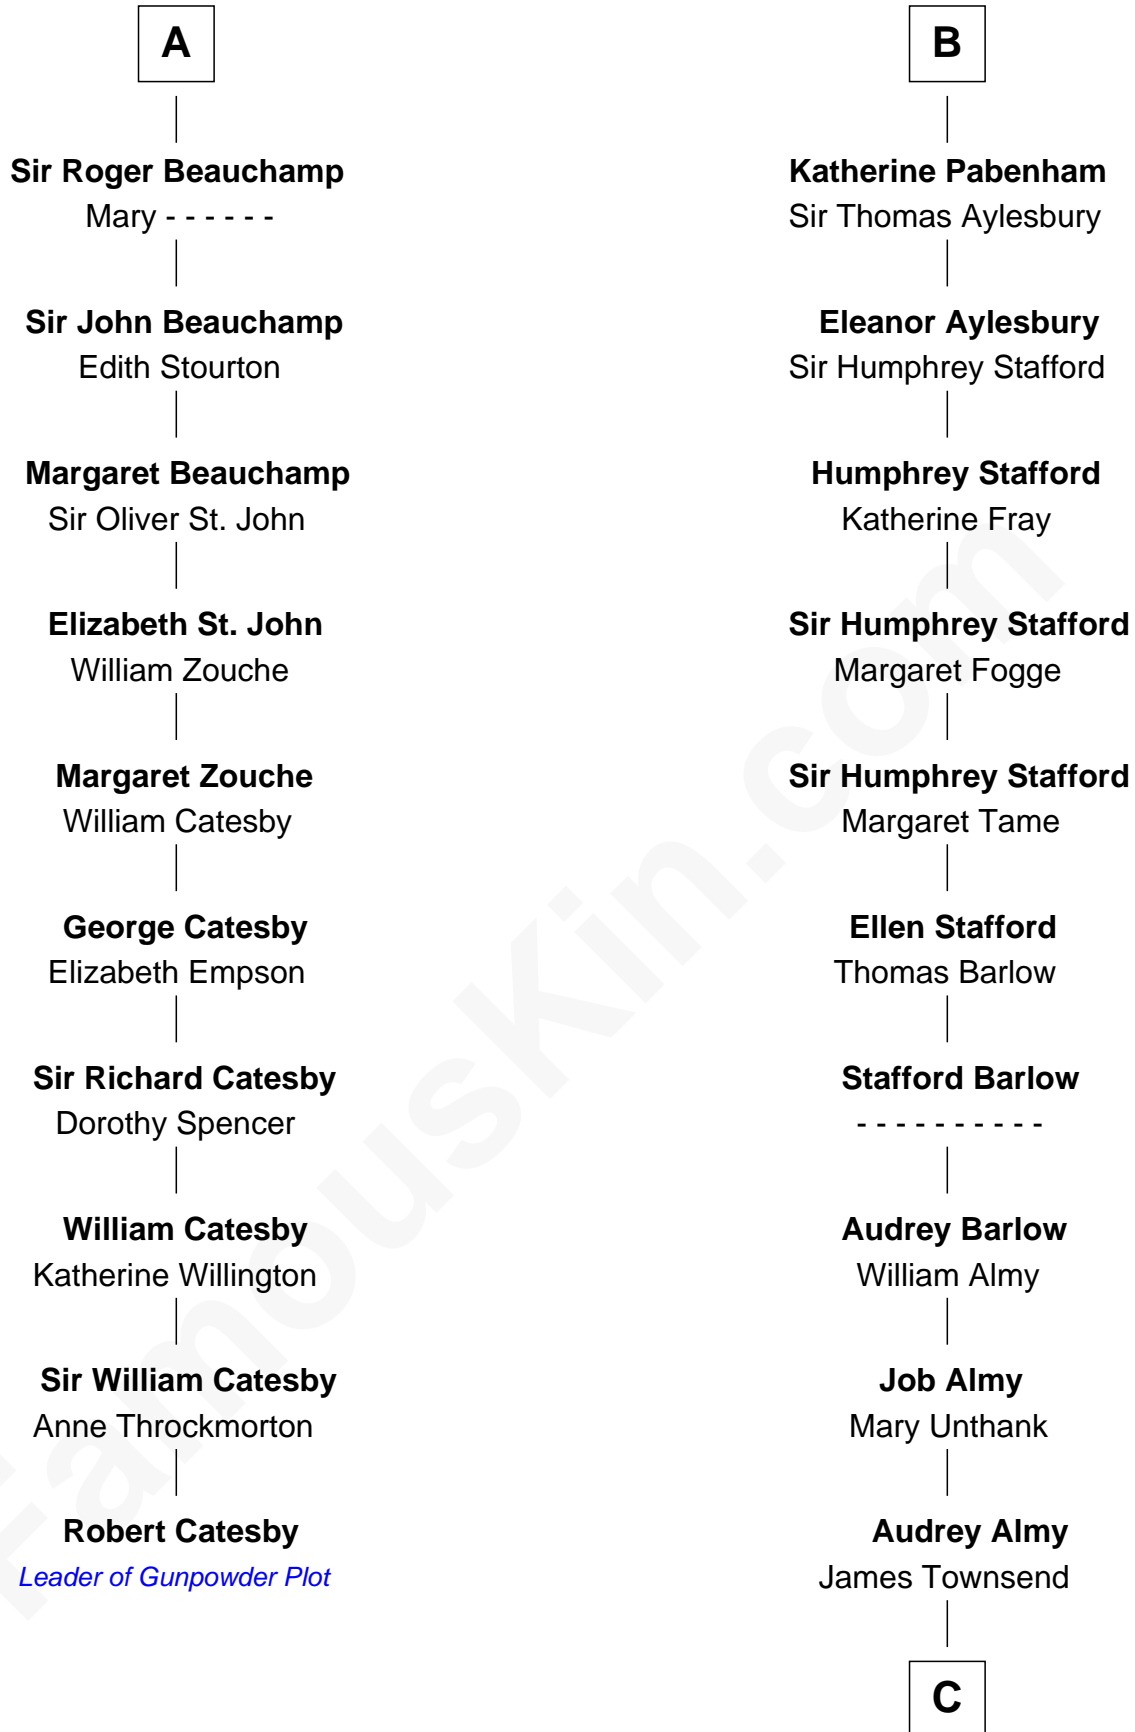

FamousKin.com Relationship Chart of

Robert Catesby

Leader of Gunpowder Plot

16th cousin 3 times removed of

Robert Townsend

Member of the Culper Spy Ring during the American Revolution

Gundred de Warenne

with husband
Roger de Newburgh

Gilbert FitzRoger

Isabel Mauduit

Sir William de Beauchamp

Hawise de Lancaster

Peter II de Brus

Sir Walter de Beauchamp

Alice de Tony

Agnes de Brus

Sir Roger de Beauchamp

Joan de Clopton

Elizabeth d'Engaine

Sir Laurence de Pabenham

A

B

C

—
Jacob Townsend

Phoebe Seaman

—
Samuel Townsend

Sarah Stoddard

—
Robert Townsend

Spy known as "Culper Jr."

FamousKin.com