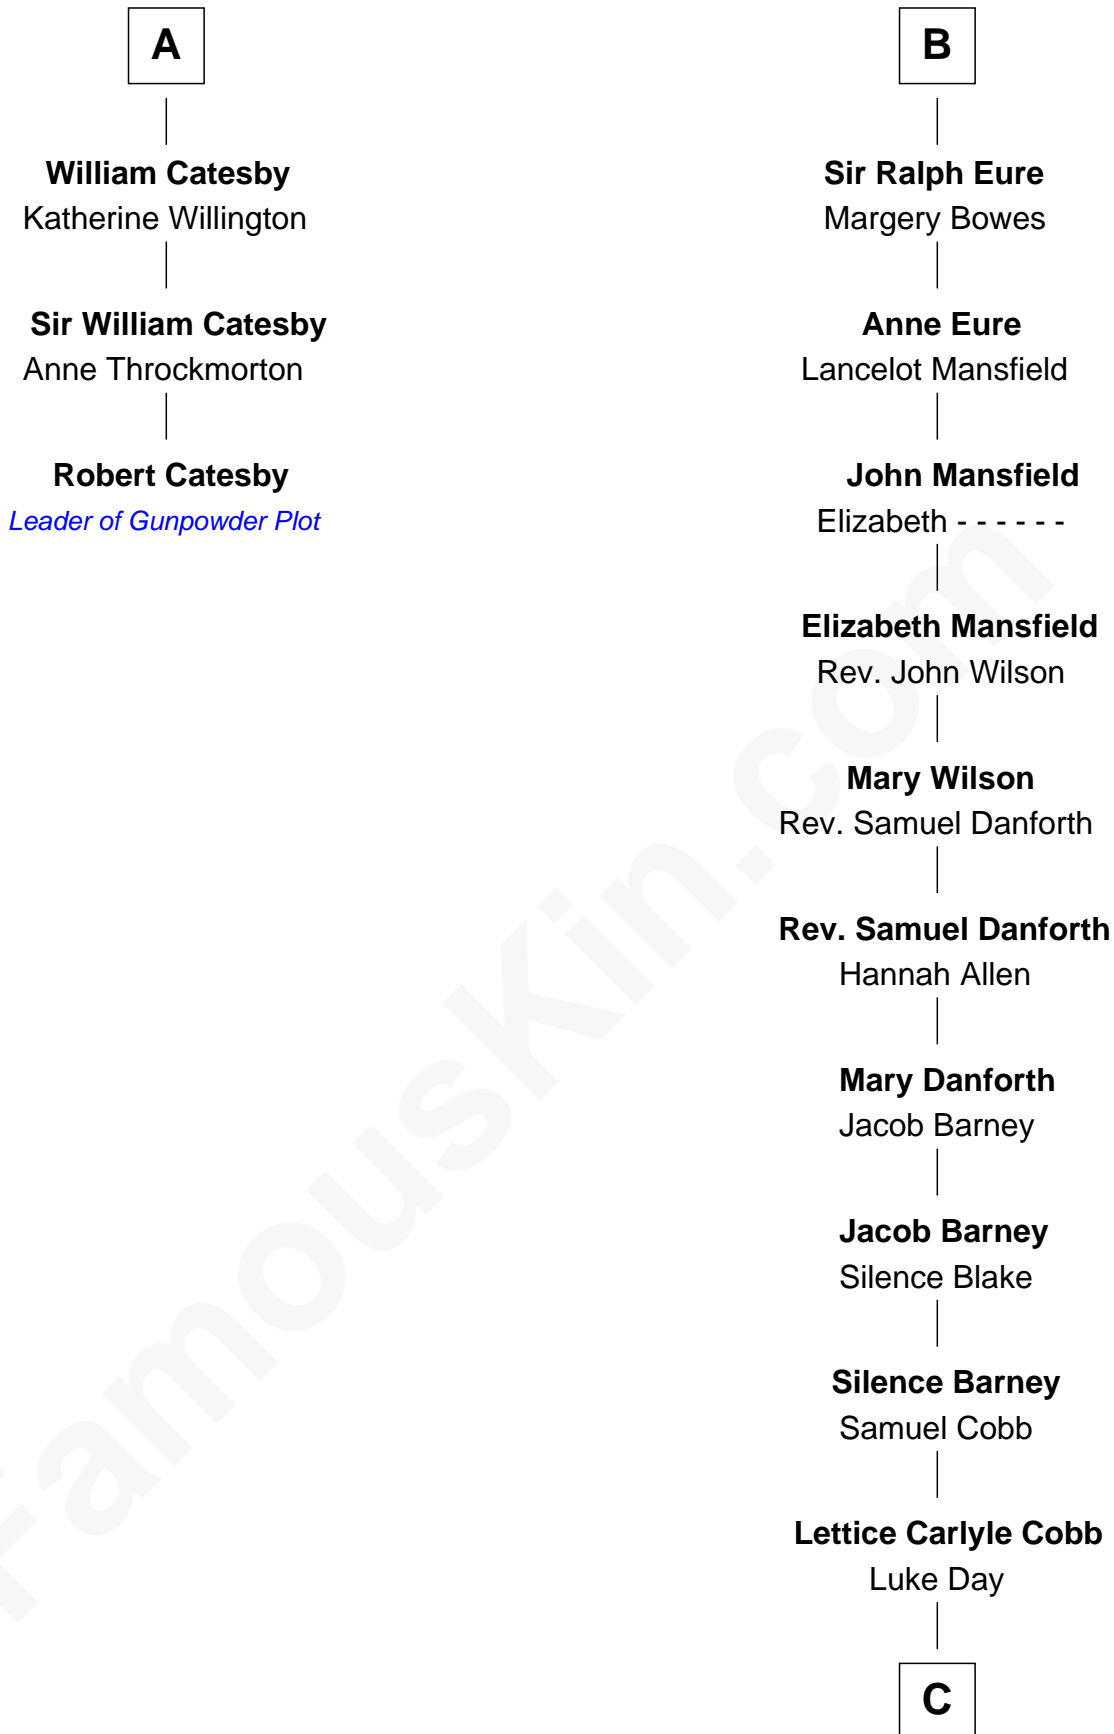

## Relationship Chart of

### Robert Catesby

*Leader of Gunpowder Plot*

9th cousin 11 times removed of

### Sandra Day O'Connor

*First Female U.S. Supreme Court Justice*

**C**

—  
**Hollis Day**

Eliza L. Flanders

—  
**Henry Clay Day**

Alice Edith Hilton

—  
**Henry R. Day**