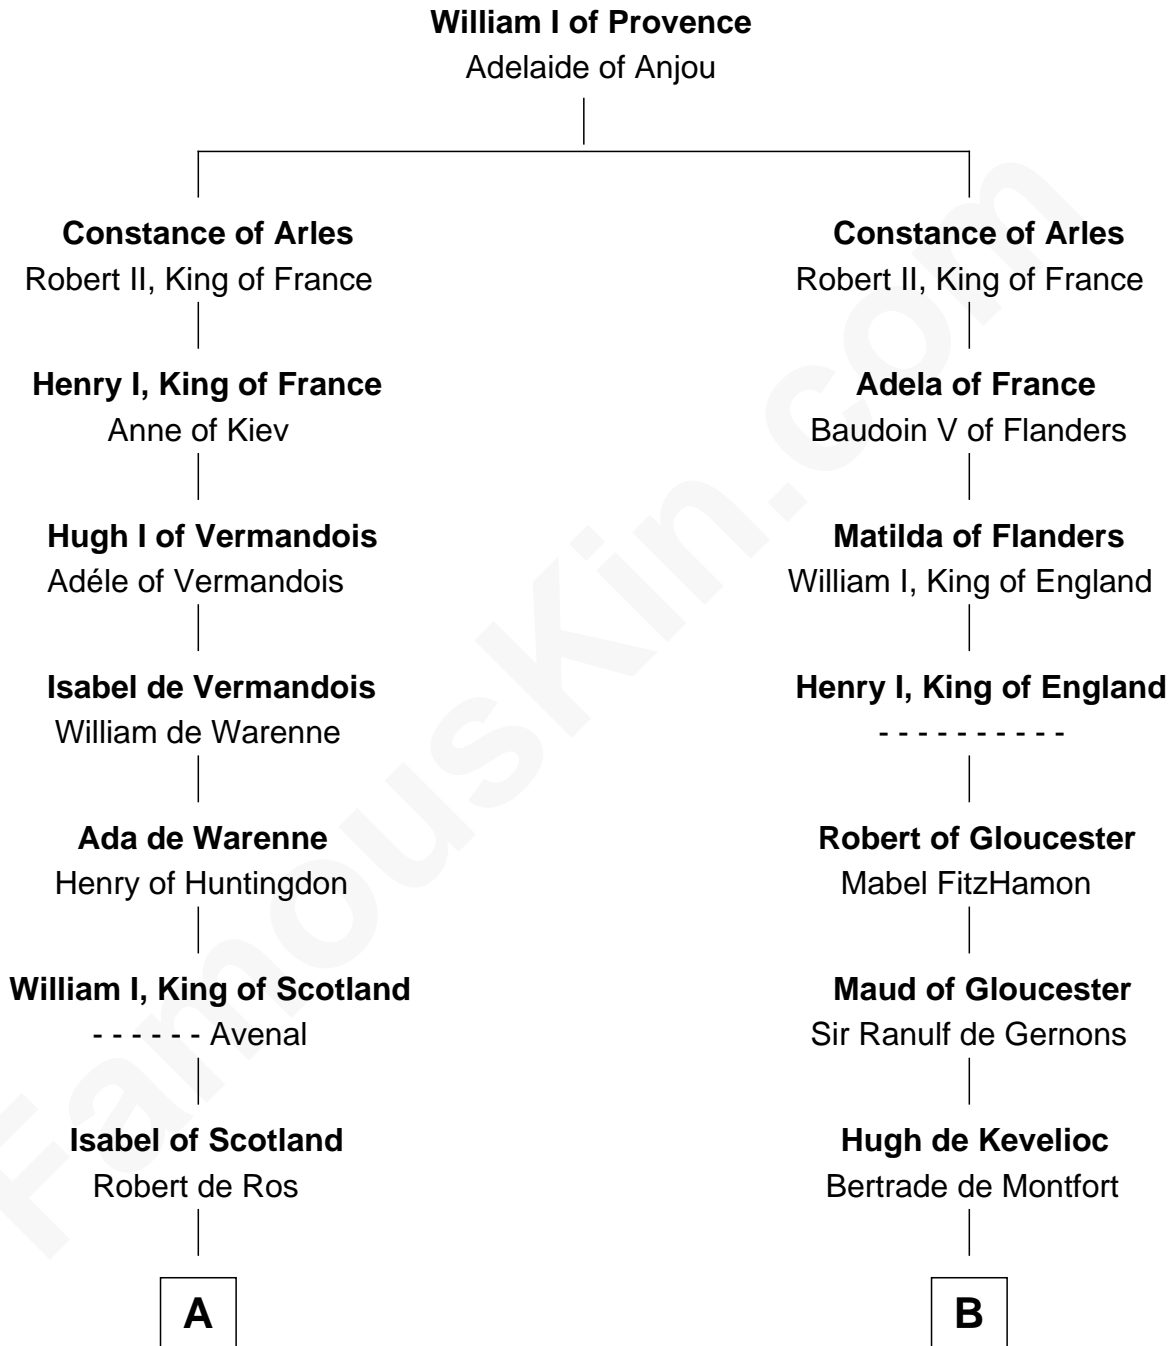

FamousKin.com Relationship Chart of

Robert Catesby

Leader of Gunpowder Plot

20th cousin 1 time removed of

Elihu Yale

Benefactor and Namesake of Yale College

C

Sir Richard Catesby

Dorothy Spencer

William Catesby

Katherine Willington

Sir William Catesby

Anne Throckmorton

Robert Catesby

Leader of Gunpowder Plot

D