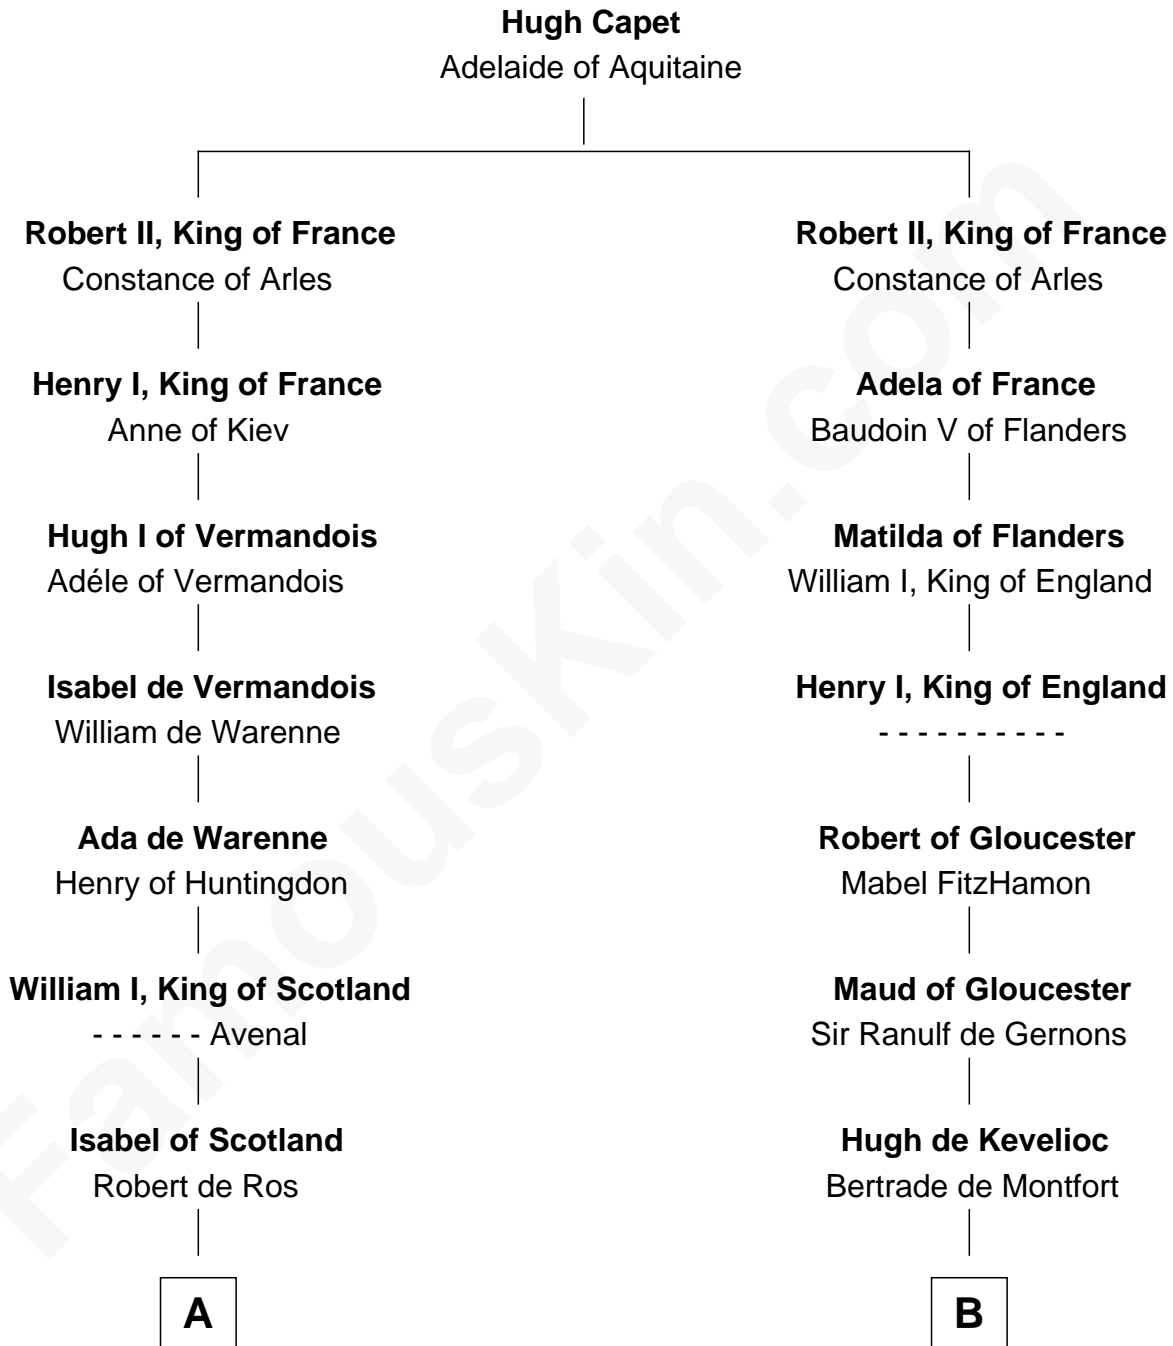

# FamousKin.com Relationship Chart of

**Robert Catesby**

*Leader of Gunpowder Plot*

20th cousin 1 time removed of

**Elihu Yale**

*Benefactor and Namesake of Yale College*

**C**

**Sir Richard Catesby**

Dorothy Spencer

**William Catesby**

Katherine Willington

**Sir William Catesby**

Anne Throckmorton

**Robert Catesby**

*Leader of Gunpowder Plot*

**D**