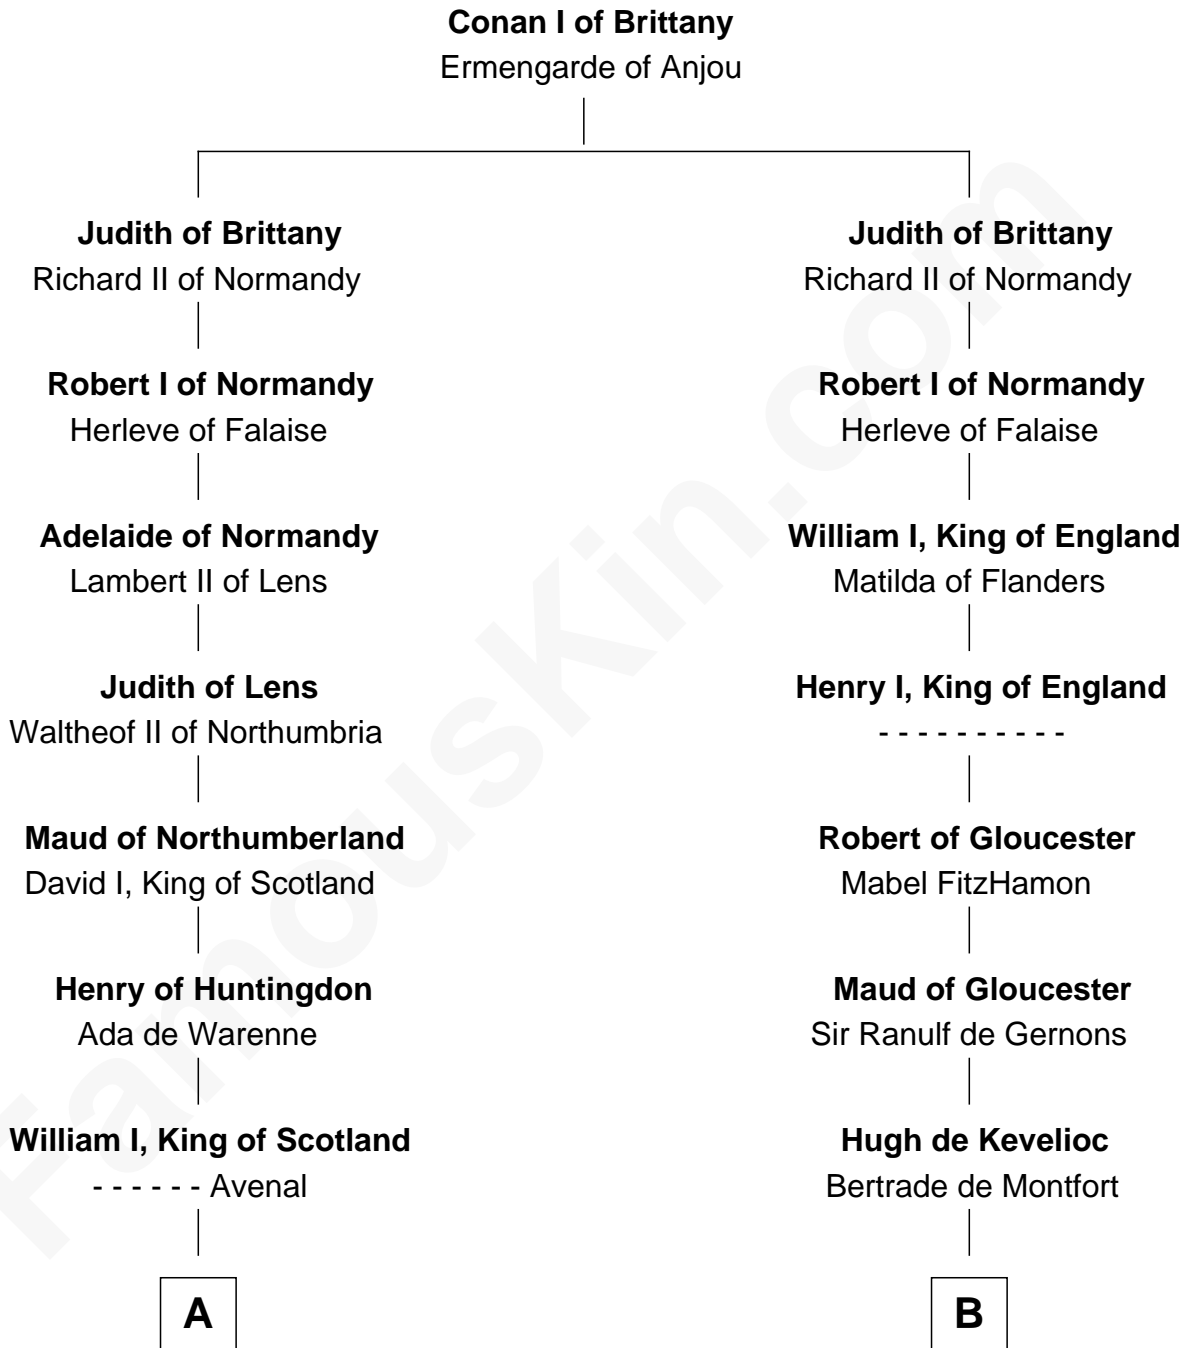

FamousKin.com Relationship Chart of

Robert Catesby

Leader of Gunpowder Plot

21st cousin of

Elihu Yale

Benefactor and Namesake of Yale College

C

George Catesby
Elizabeth Empson

Sir Richard Catesby
Dorothy Spencer

William Catesby
Katherine Willington

Sir William Catesby
Anne Throckmorton

Robert Catesby
Leader of Gunpowder Plot

D

John Wynn
Agnes Lloyd

Rev. David Yale
Frances Lloyd

Thomas Yale
Ann Lloyd