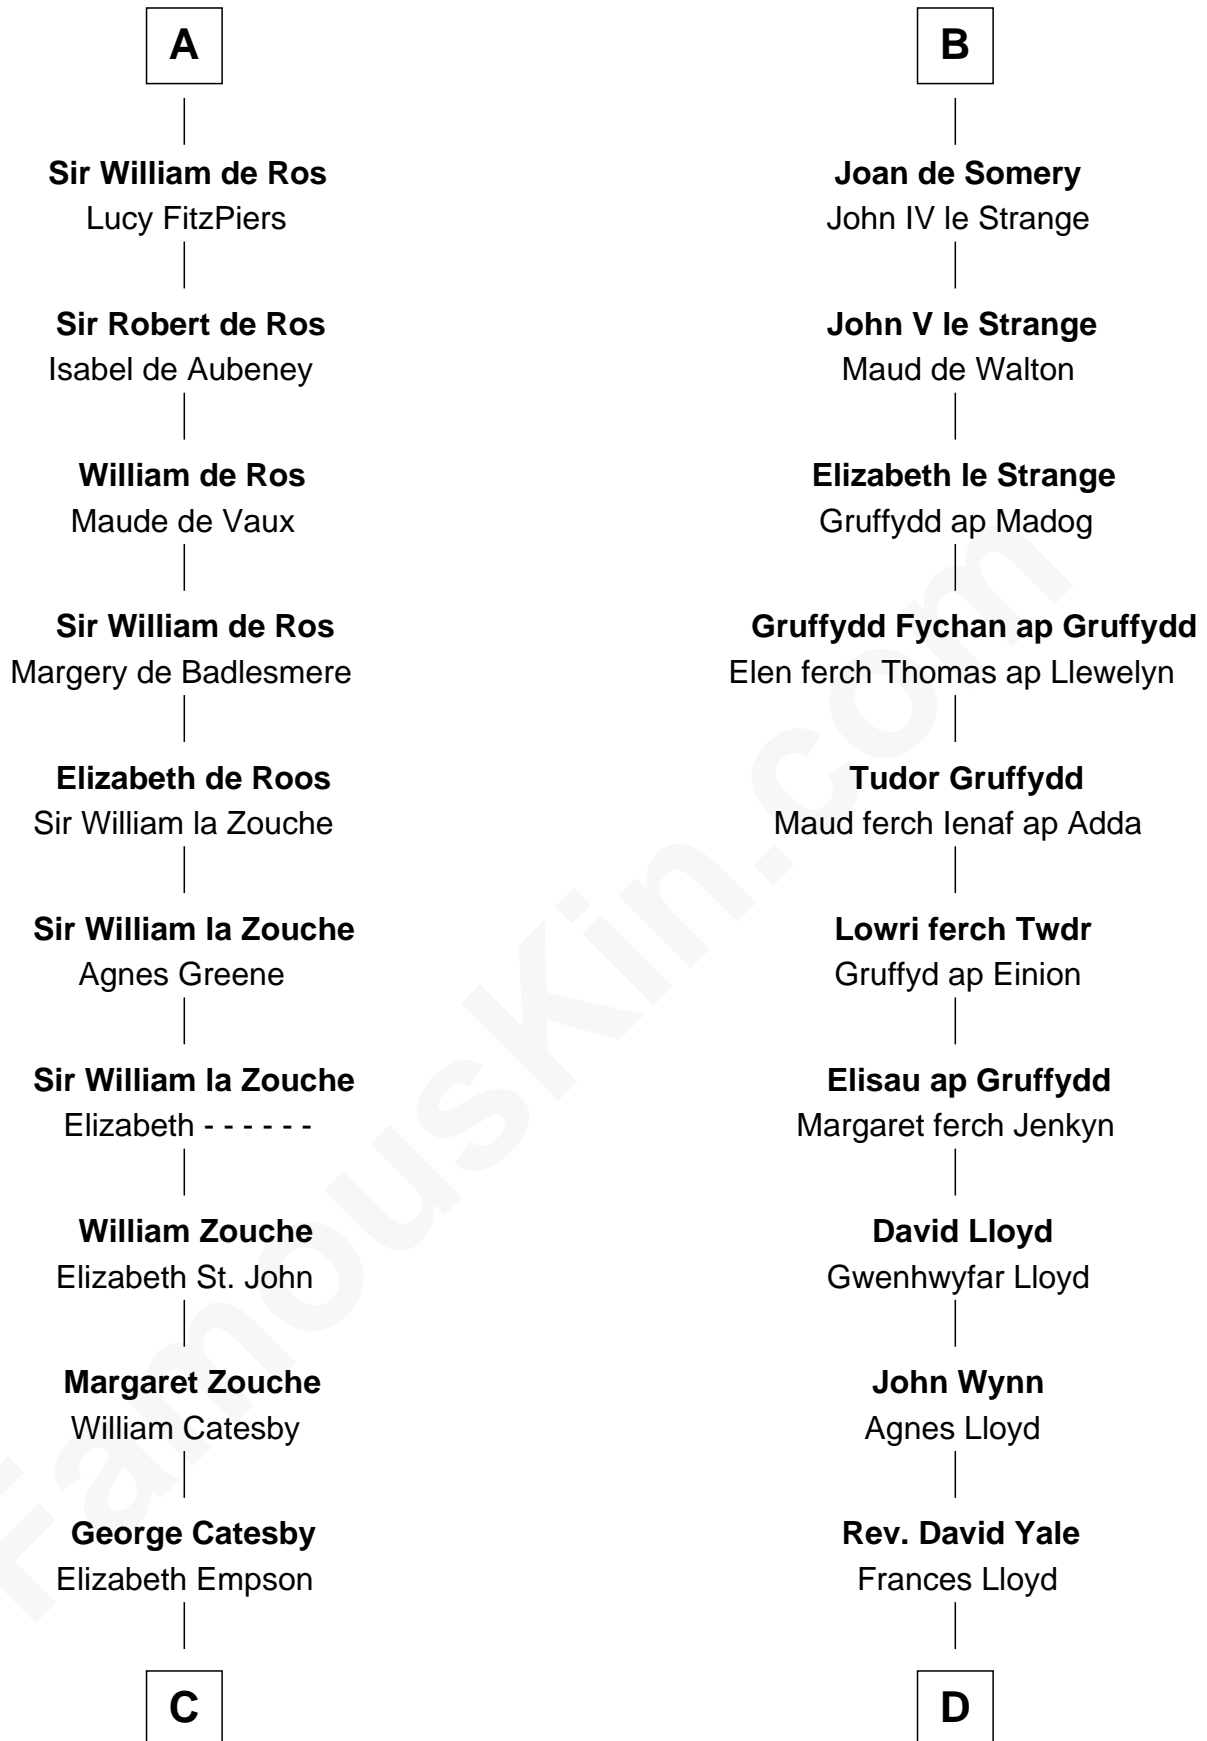

# FamousKin.com Relationship Chart of

**Robert Catesby**

*Leader of Gunpowder Plot*

19th cousin 1 time removed of

**Elihu Yale**

*Benefactor and Namesake of Yale College*

**C**

**Sir Richard Catesby**

Dorothy Spencer

**William Catesby**

Katherine Willington

**Sir William Catesby**

Anne Throckmorton

**Robert Catesby**

*Leader of Gunpowder Plot*

**D**