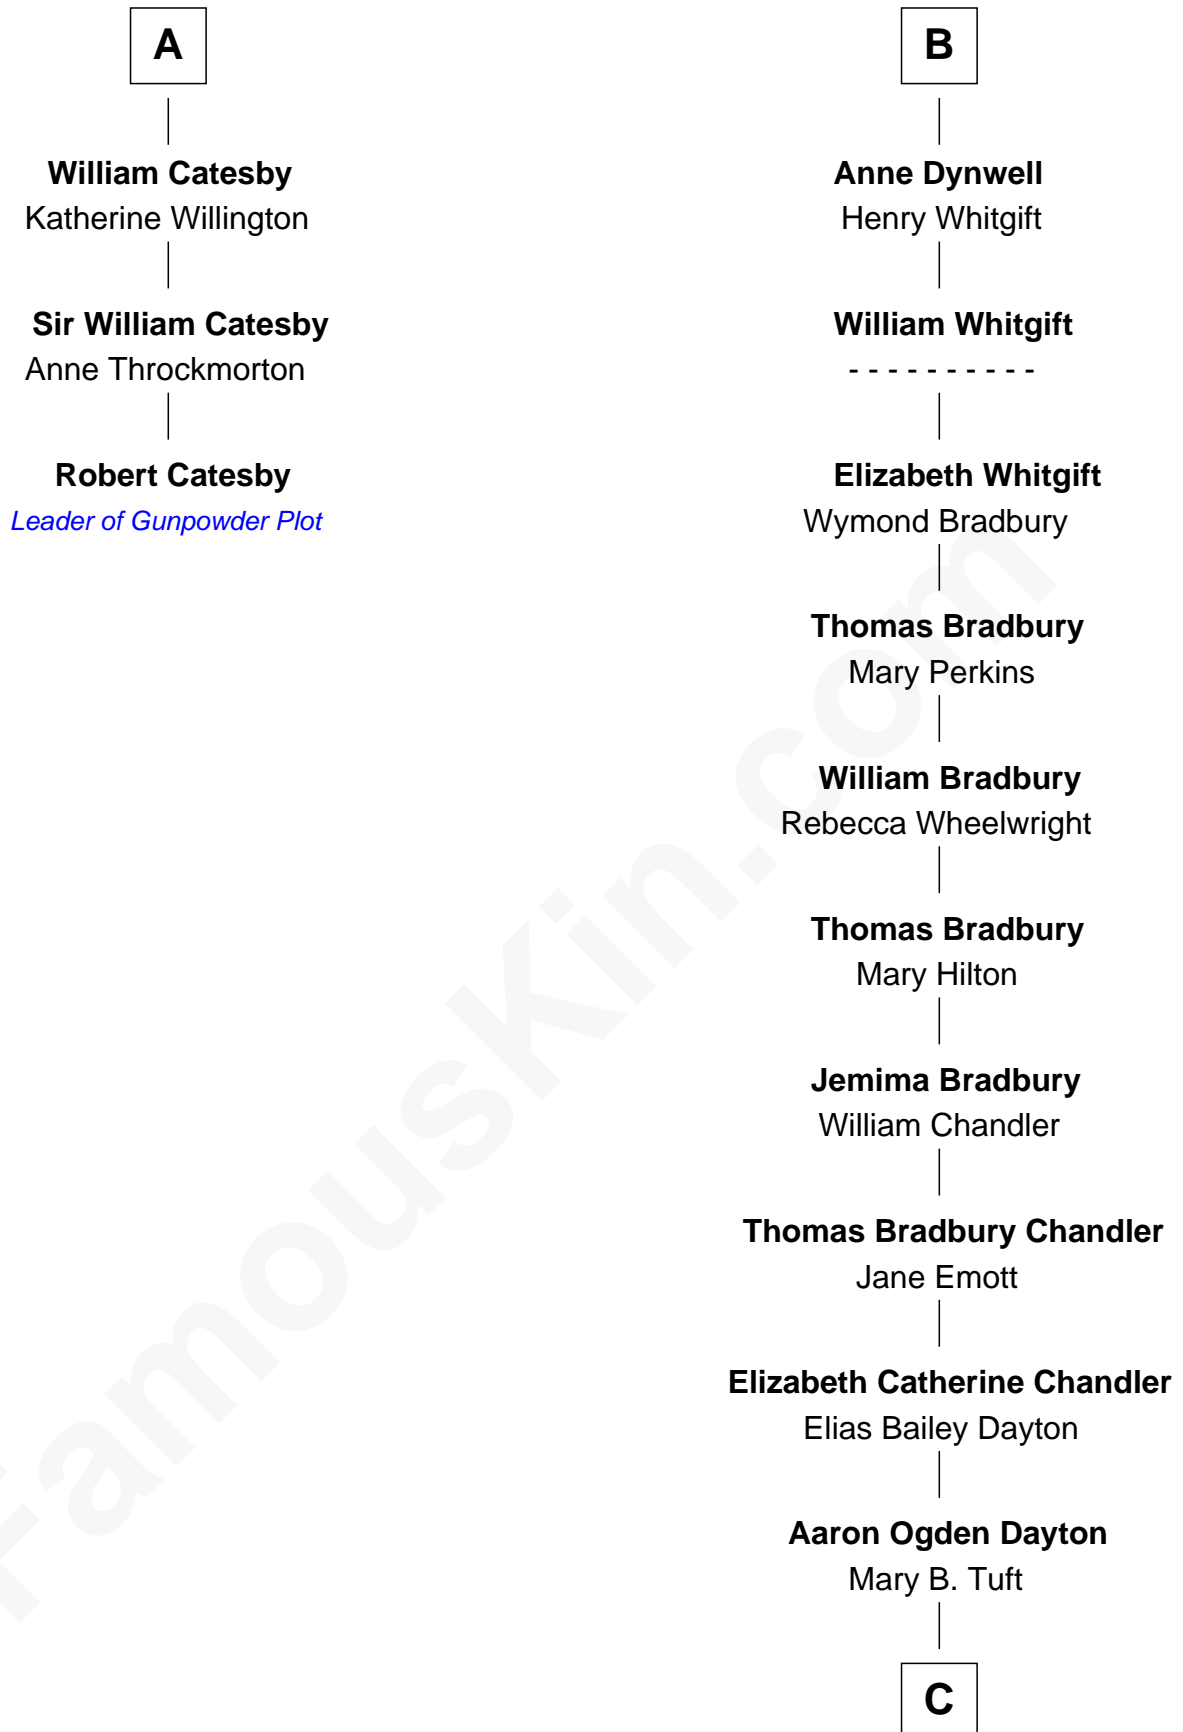

# FamousKin.com Relationship Chart of

**Robert Catesby**

*Leader of Gunpowder Plot*

9th cousin 12 times removed of

**Christopher Reeve**

*Movie Actor*

**C**

**Katherine Irving Dayton**

Henry Baldwin

**Margaretta Willis Baldwin**

Augustus Henry Reeve

**Richard Henry Reeve**

Anne Conrad D'Olier

**Franklin D'Olier Reeve**

Barbara Pitney Lamb

**Christopher Reeve**