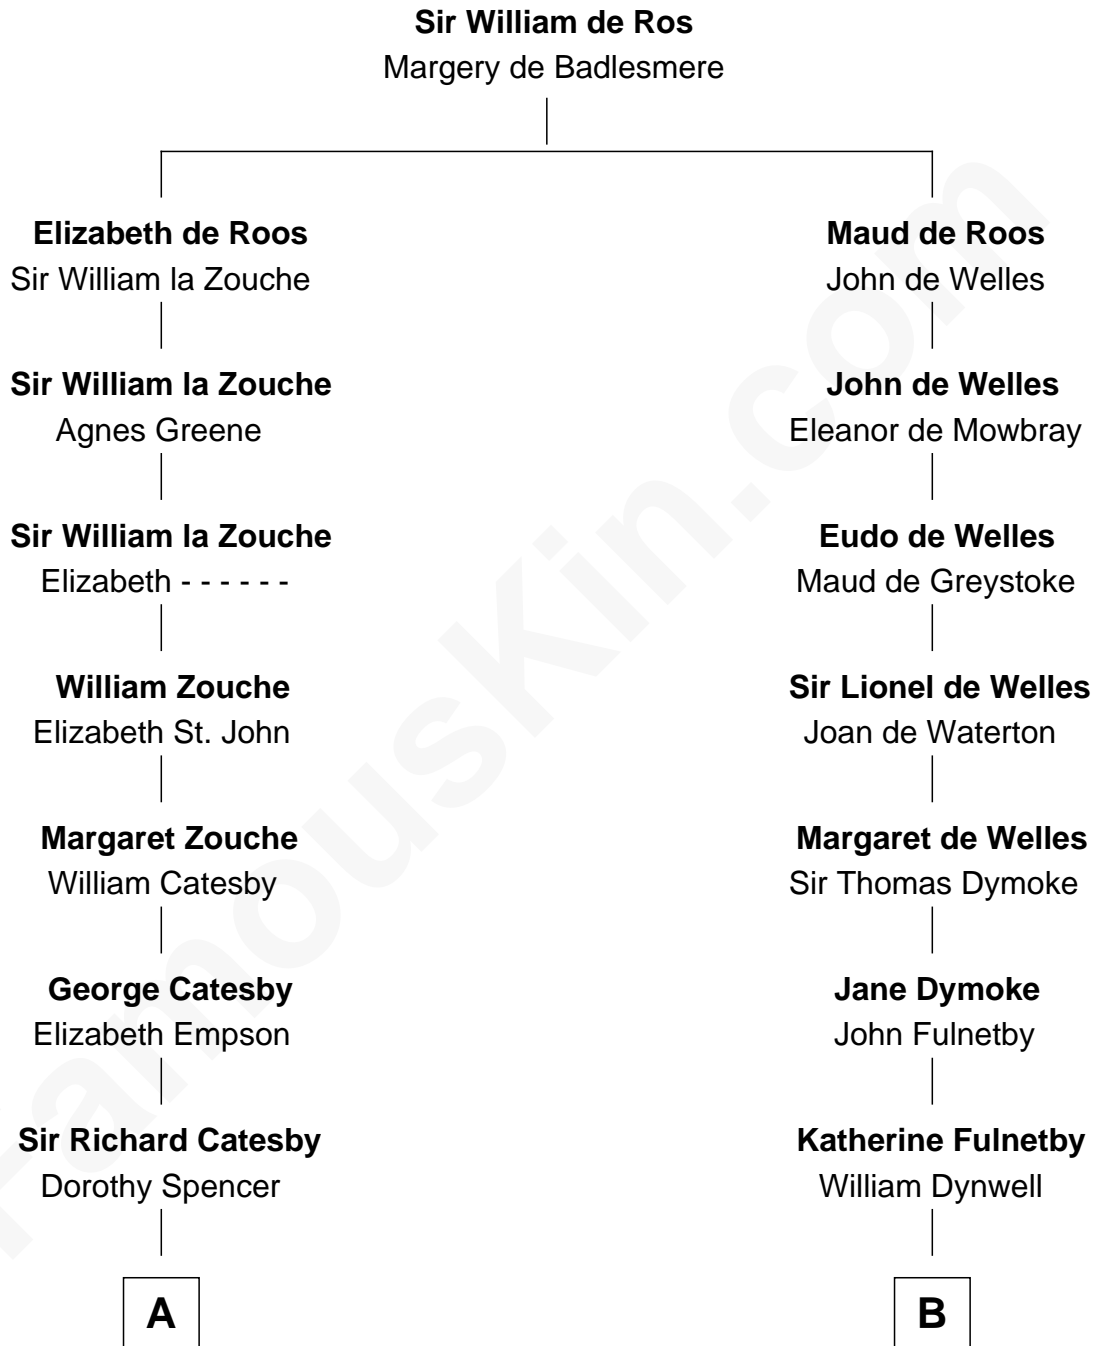

# FamousKin.com Relationship Chart of

**Robert Catesby**

*Leader of Gunpowder Plot*

9th cousin 12 times removed of

**Christopher Reeve**

*Movie Actor*

**C**

**Katherine Irving Dayton**

Henry Baldwin

**Margaretta Willis Baldwin**

Augustus Henry Reeve

**Richard Henry Reeve**

Anne Conrad D'Olier

**Franklin D'Olier Reeve**

Barbara Pitney Lamb

**Christopher Reeve**