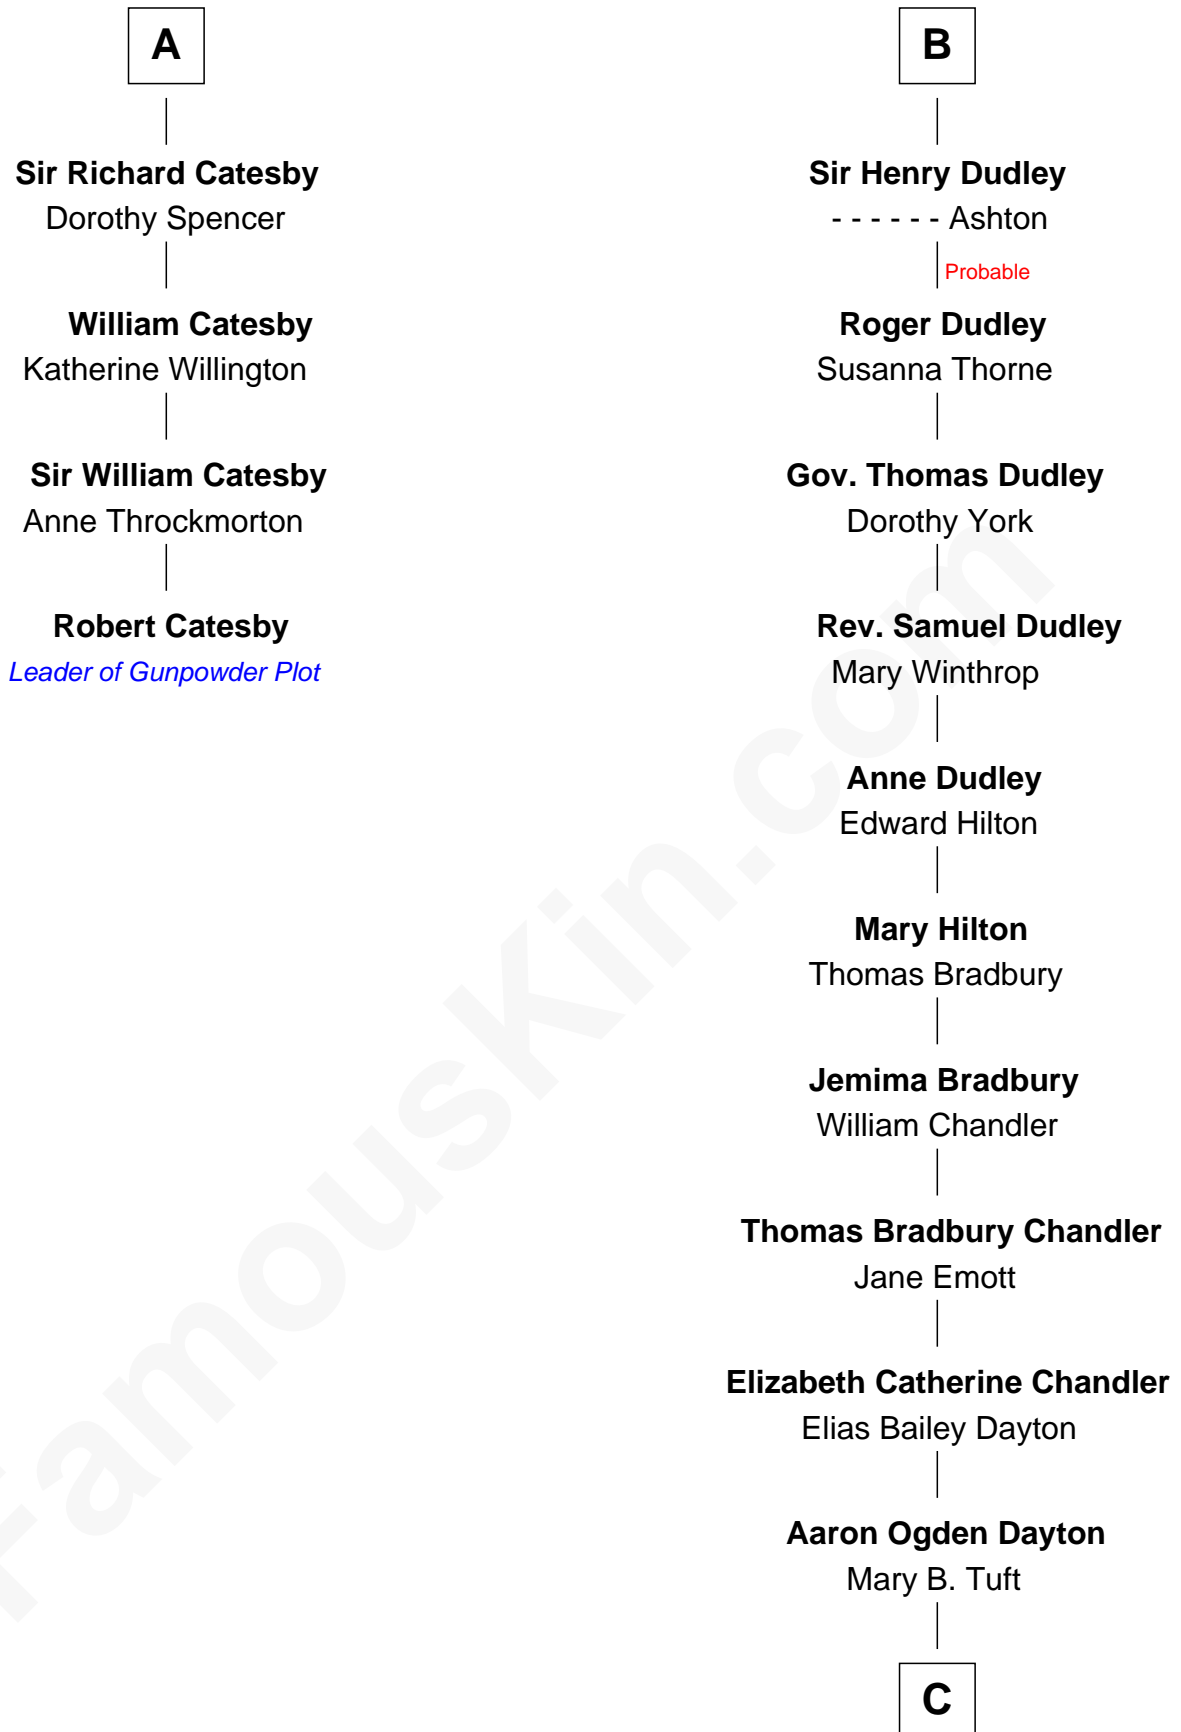

# FamousKin.com Relationship Chart of

**Robert Catesby**

*Leader of Gunpowder Plot*

10th cousin 11 times removed of

**Christopher Reeve**

*Movie Actor*

**Eudo la Zouche**  
Milicent de Cantilupe

C

**Katherine Irving Dayton**

Henry Baldwin

**Margaretta Willis Baldwin**

Augustus Henry Reeve

**Richard Henry Reeve**

Anne Conrad D'Olier

**Franklin D'Olier Reeve**

Barbara Pitney Lamb