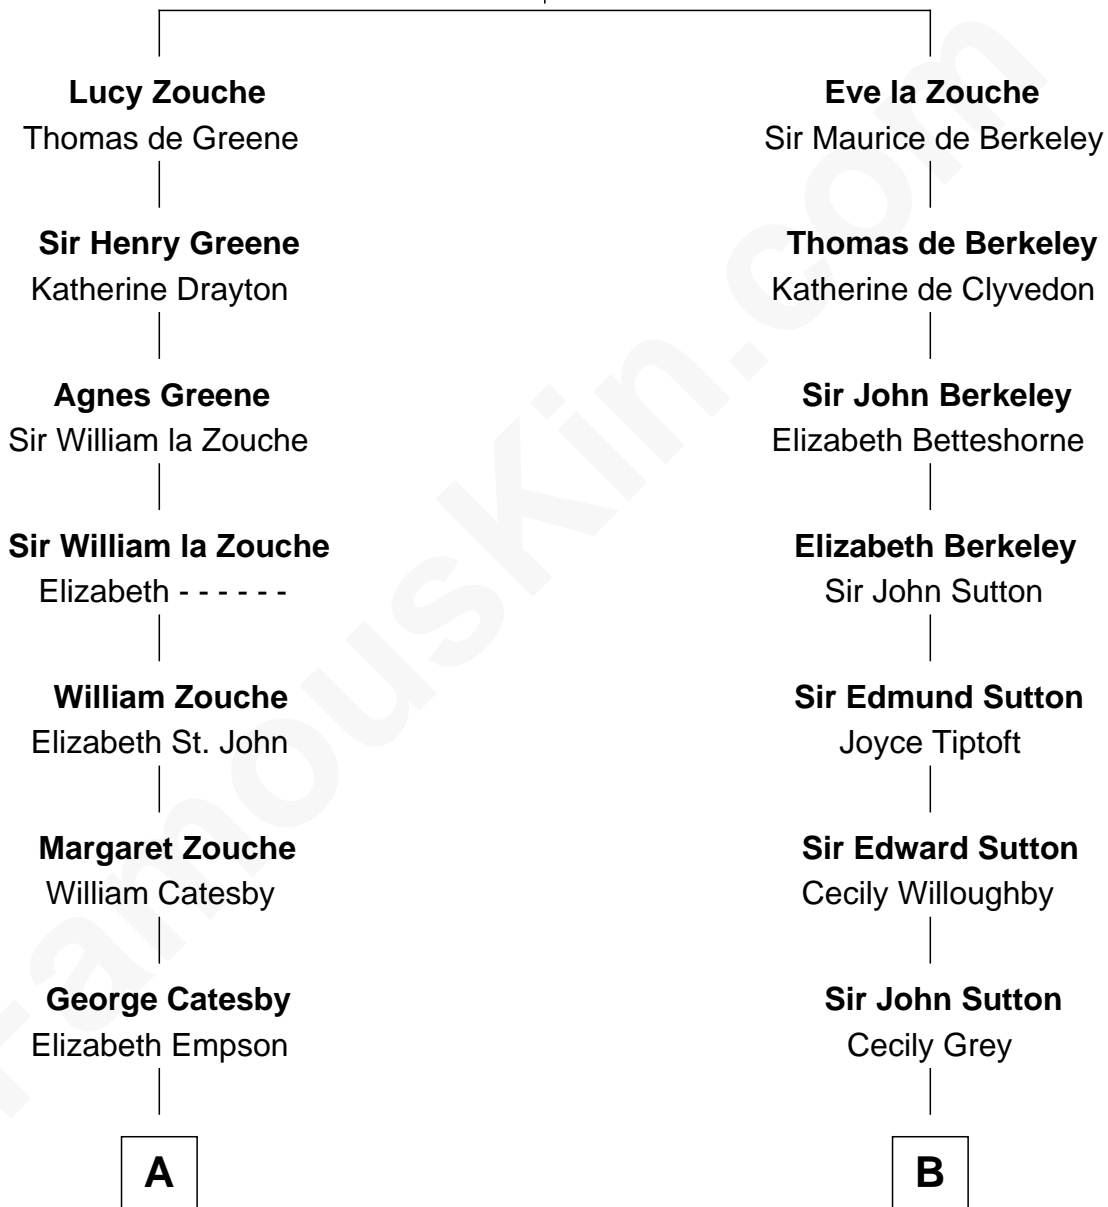

# FamousKin.com Relationship Chart of

**Robert Catesby**

*Leader of Gunpowder Plot*

10th cousin 11 times removed of

**Christopher Reeve**

*Movie Actor*

**Eudo la Zouche**  
Milicent de Cantilupe

C

**Katherine Irving Dayton**

Henry Baldwin

**Margaretta Willis Baldwin**

Augustus Henry Reeve

**Richard Henry Reeve**

Anne Conrad D'Olier

**Franklin D'Olier Reeve**

Barbara Pitney Lamb