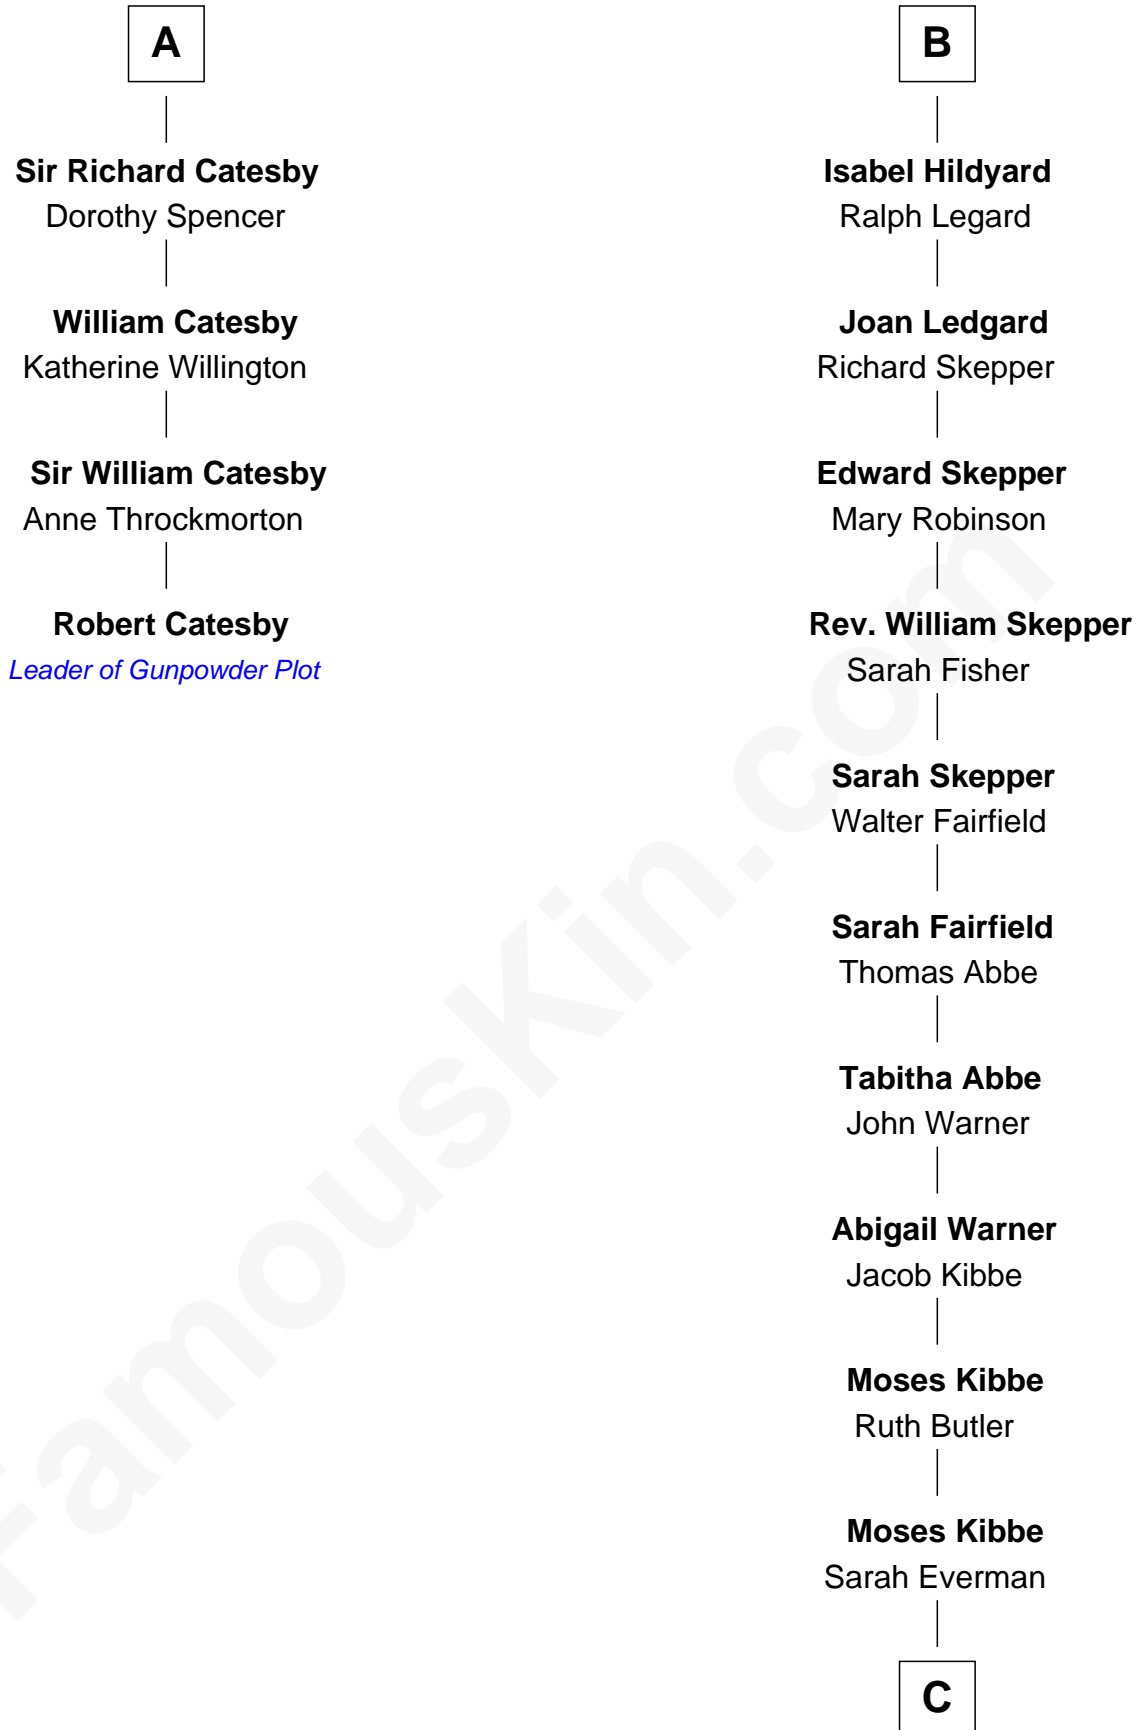

FamousKin.com Relationship Chart of

Robert Catesby

Leader of Gunpowder Plot

10th cousin 10 times removed of

Roy Rogers

Cowboy movie actor and singer

Sir William la Zouche

Maud Lovel

Sir William Deincourt

Margaret Deincourt

Sir Robert de Tibetot

Elizabeth de Tibetot

Sir Philip le Despencer

Margery Despencer

Sir Roger Wentworth

Sir Philip Wentworth

Mary Clifford

Elizabeth Wentworth

Sir Martin de la See

Joan de la See

Sir Piers Hildyard

B

C

—
Jacintha Kibbe