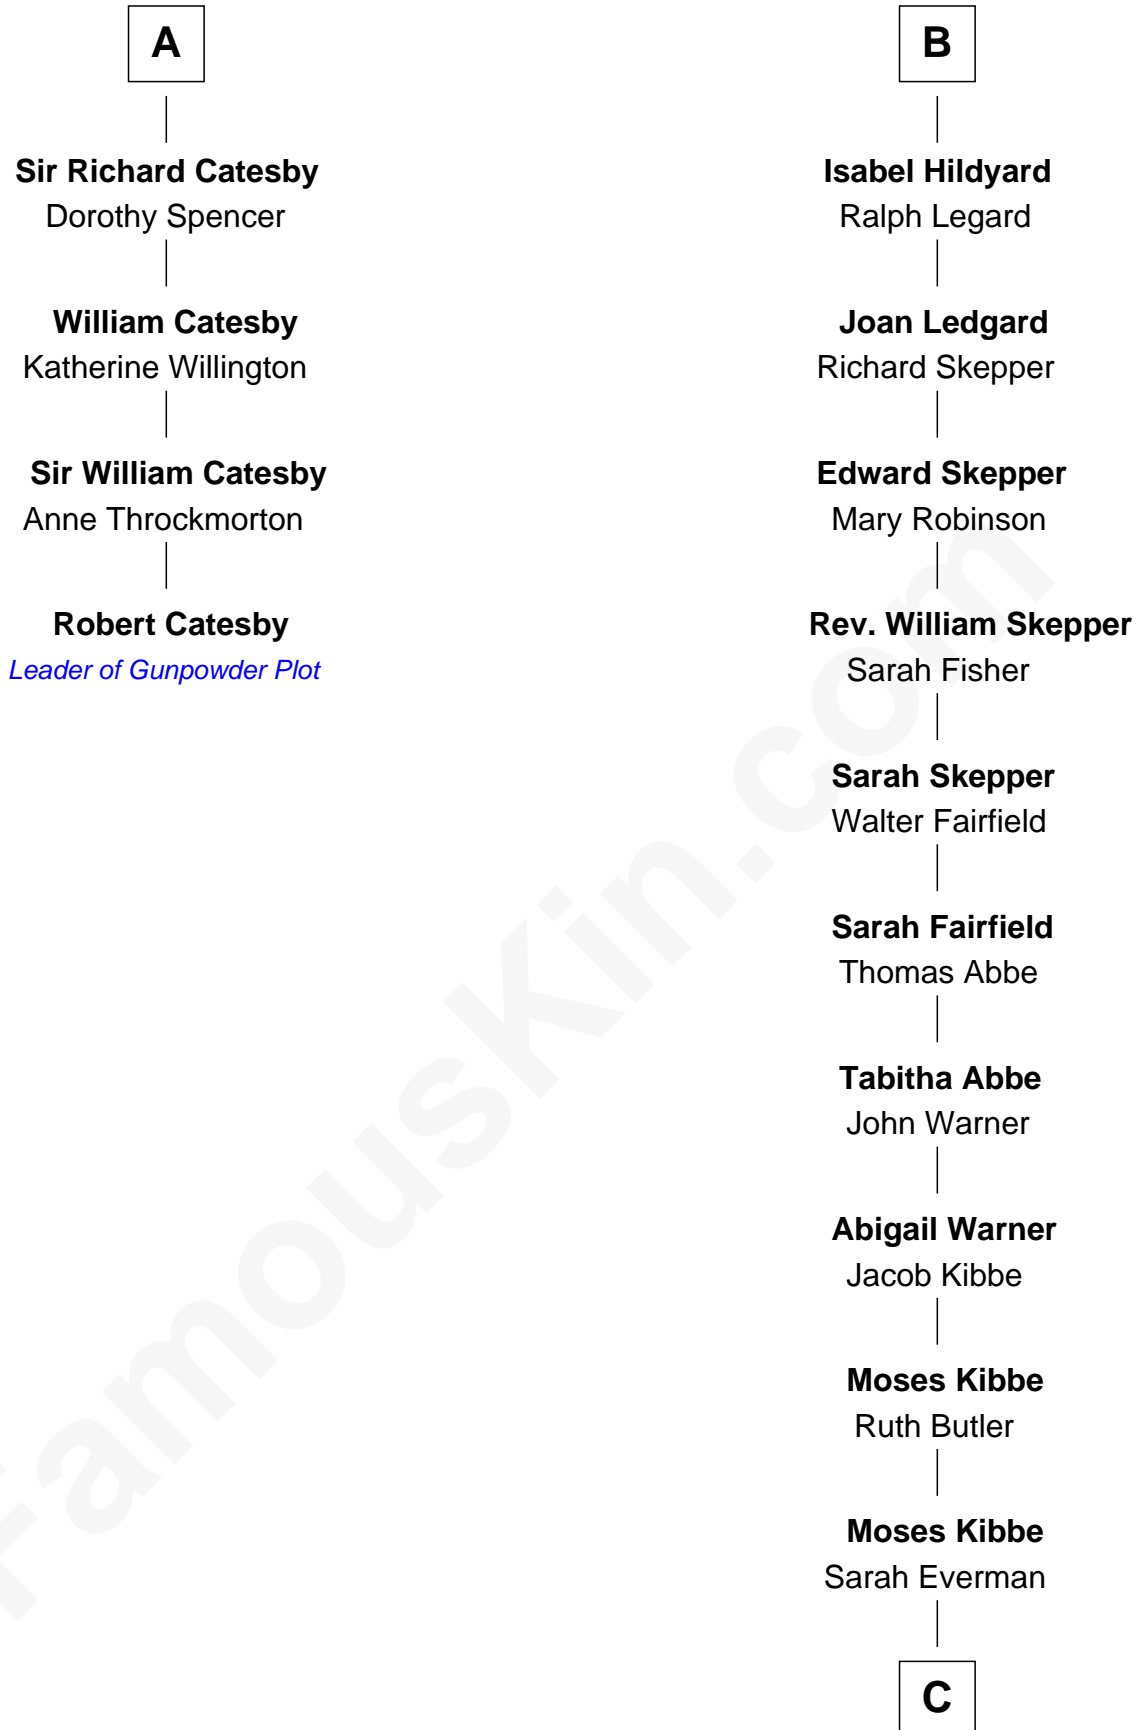

FamousKin.com Relationship Chart of

Robert Catesby

Leader of Gunpowder Plot

10th cousin 10 times removed of

Roy Rogers

Cowboy movie actor and singer

Bartholomew de Badlesmere

Margaret de Clare

Margery de Badlesmere

Sir William de Ros

Elizabeth de Roos

Sir William la Zouche

Sir William la Zouche

Agnes Greene

Sir William la Zouche

Elizabeth - - - - -

Sir John de Tibetot

Sir Robert de Tibetot

Margaret Deincourt

Elizabeth de Tibetot

Sir Philip le Despencer

Margery Despencer

Sir Roger Wentworth

Sir Philip Wentworth

Mary Clifford

Elizabeth Wentworth

Sir Martin de la See

Joan de la See

Sir Piers Hildyard

B

C

—
Jacintha Kibbe