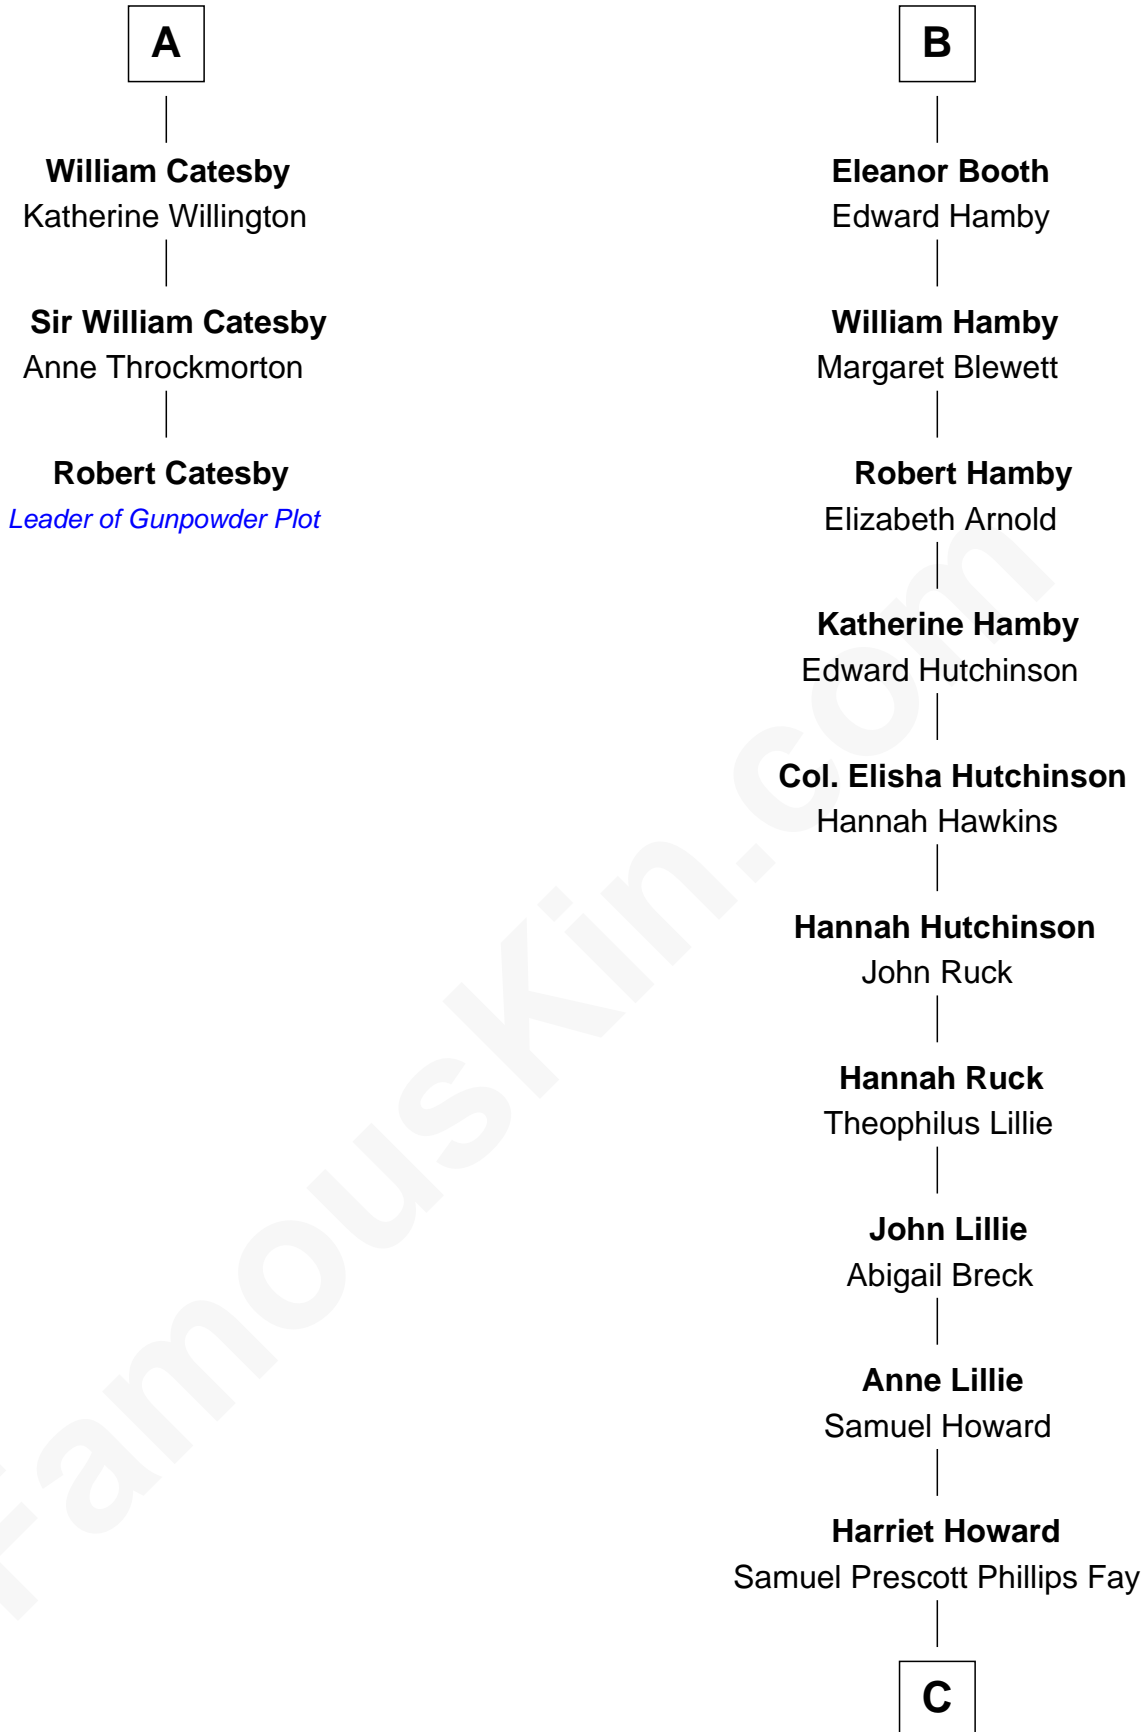

FamousKin.com Relationship Chart of

Robert Catesby

Leader of Gunpowder Plot

9th cousin 12 times removed of

George H. W. Bush

41st U.S. President

Sir William de Ros
Margery de Badlesmere

Elizabeth de Roos
Sir William la Zouche

Sir William la Zouche
Agnes Greene

Sir William la Zouche
Elizabeth - - - - -

William Zouche
Elizabeth St. John

Margaret Zouche
William Catesby

George Catesby
Elizabeth Empson

Sir Richard Catesby
Dorothy Spencer

A

Maud de Roos
John de Welles

Margery de Welles
Stephen le Scrope

Maude le Scrope
Sir Baldwin Freville

Margaret Freville
Sir Hugh Willoughby

Margery Willoughby
Sir Godfrey Hilton

Elizabeth Hilton
Richard Thimbleby

Anne Thimbleby
John Booth

B

C

—
Samuel Howard Fay
Susan Montfort Shellman

—
Harriet Eleanor Fay
Rev. James Smith Bush

—
Samuel Prescott Bush
Flora Sheldon

—
Prescott Sheldon Bush
Dorothy Wear Walker

—
George H. W. Bush
41st U.S. President