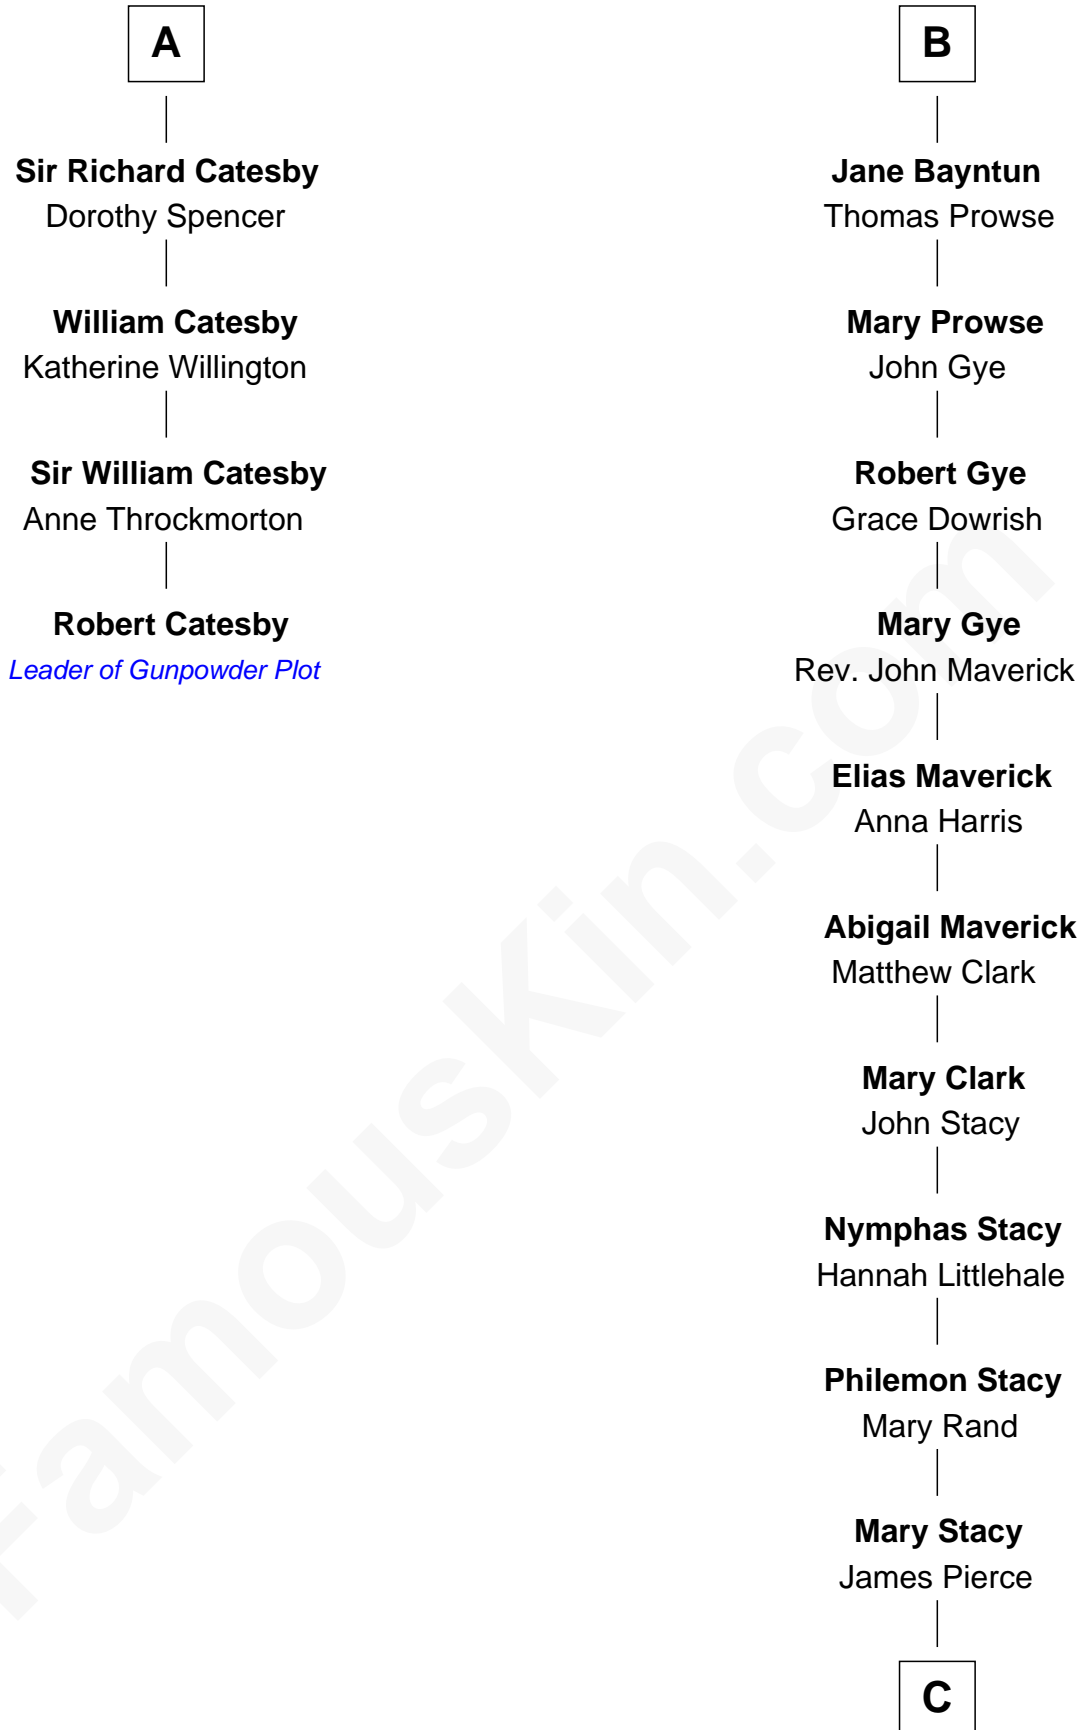

# FamousKin.com Relationship Chart of

**Robert Catesby**

*Leader of Gunpowder Plot*

10th cousin 11 times removed of

**Barbara (Pierce) Bush**

*First Lady of President George H.W. Bush*

**C**

**Gen. James Pierce**

Chloe Holbrook

**Jonas James Pierce**

Kate Pritzel

**Scott Pierce**

Mabel Marvin

**Marvin Pierce**

Pauline Robinson

**Barbara (Pierce) Bush**

*First Lady of George H.W. Bush*

FamousKin.com