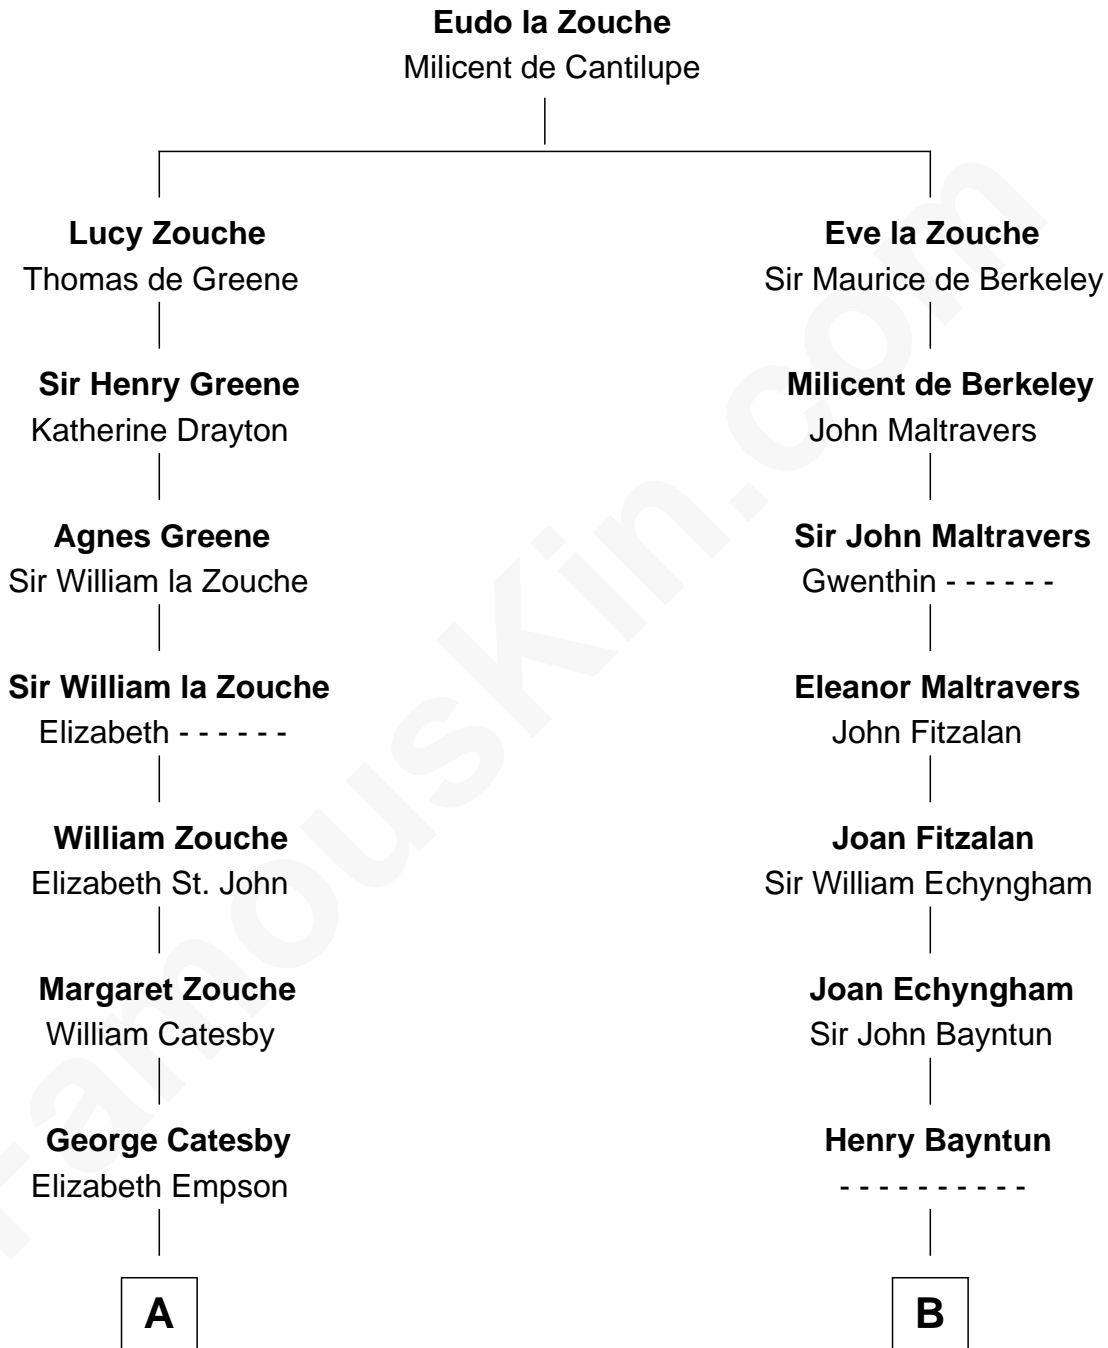

# FamousKin.com Relationship Chart of

**Robert Catesby**

*Leader of Gunpowder Plot*

10th cousin 11 times removed of

**Barbara (Pierce) Bush**

*First Lady of President George H.W. Bush*

**C**

**Gen. James Pierce**

Chloe Holbrook

**Jonas James Pierce**

Kate Pritzel

**Scott Pierce**

Mabel Marvin

**Marvin Pierce**

Pauline Robinson

**Barbara (Pierce) Bush**

*First Lady of George H.W. Bush*

FamousKin.com